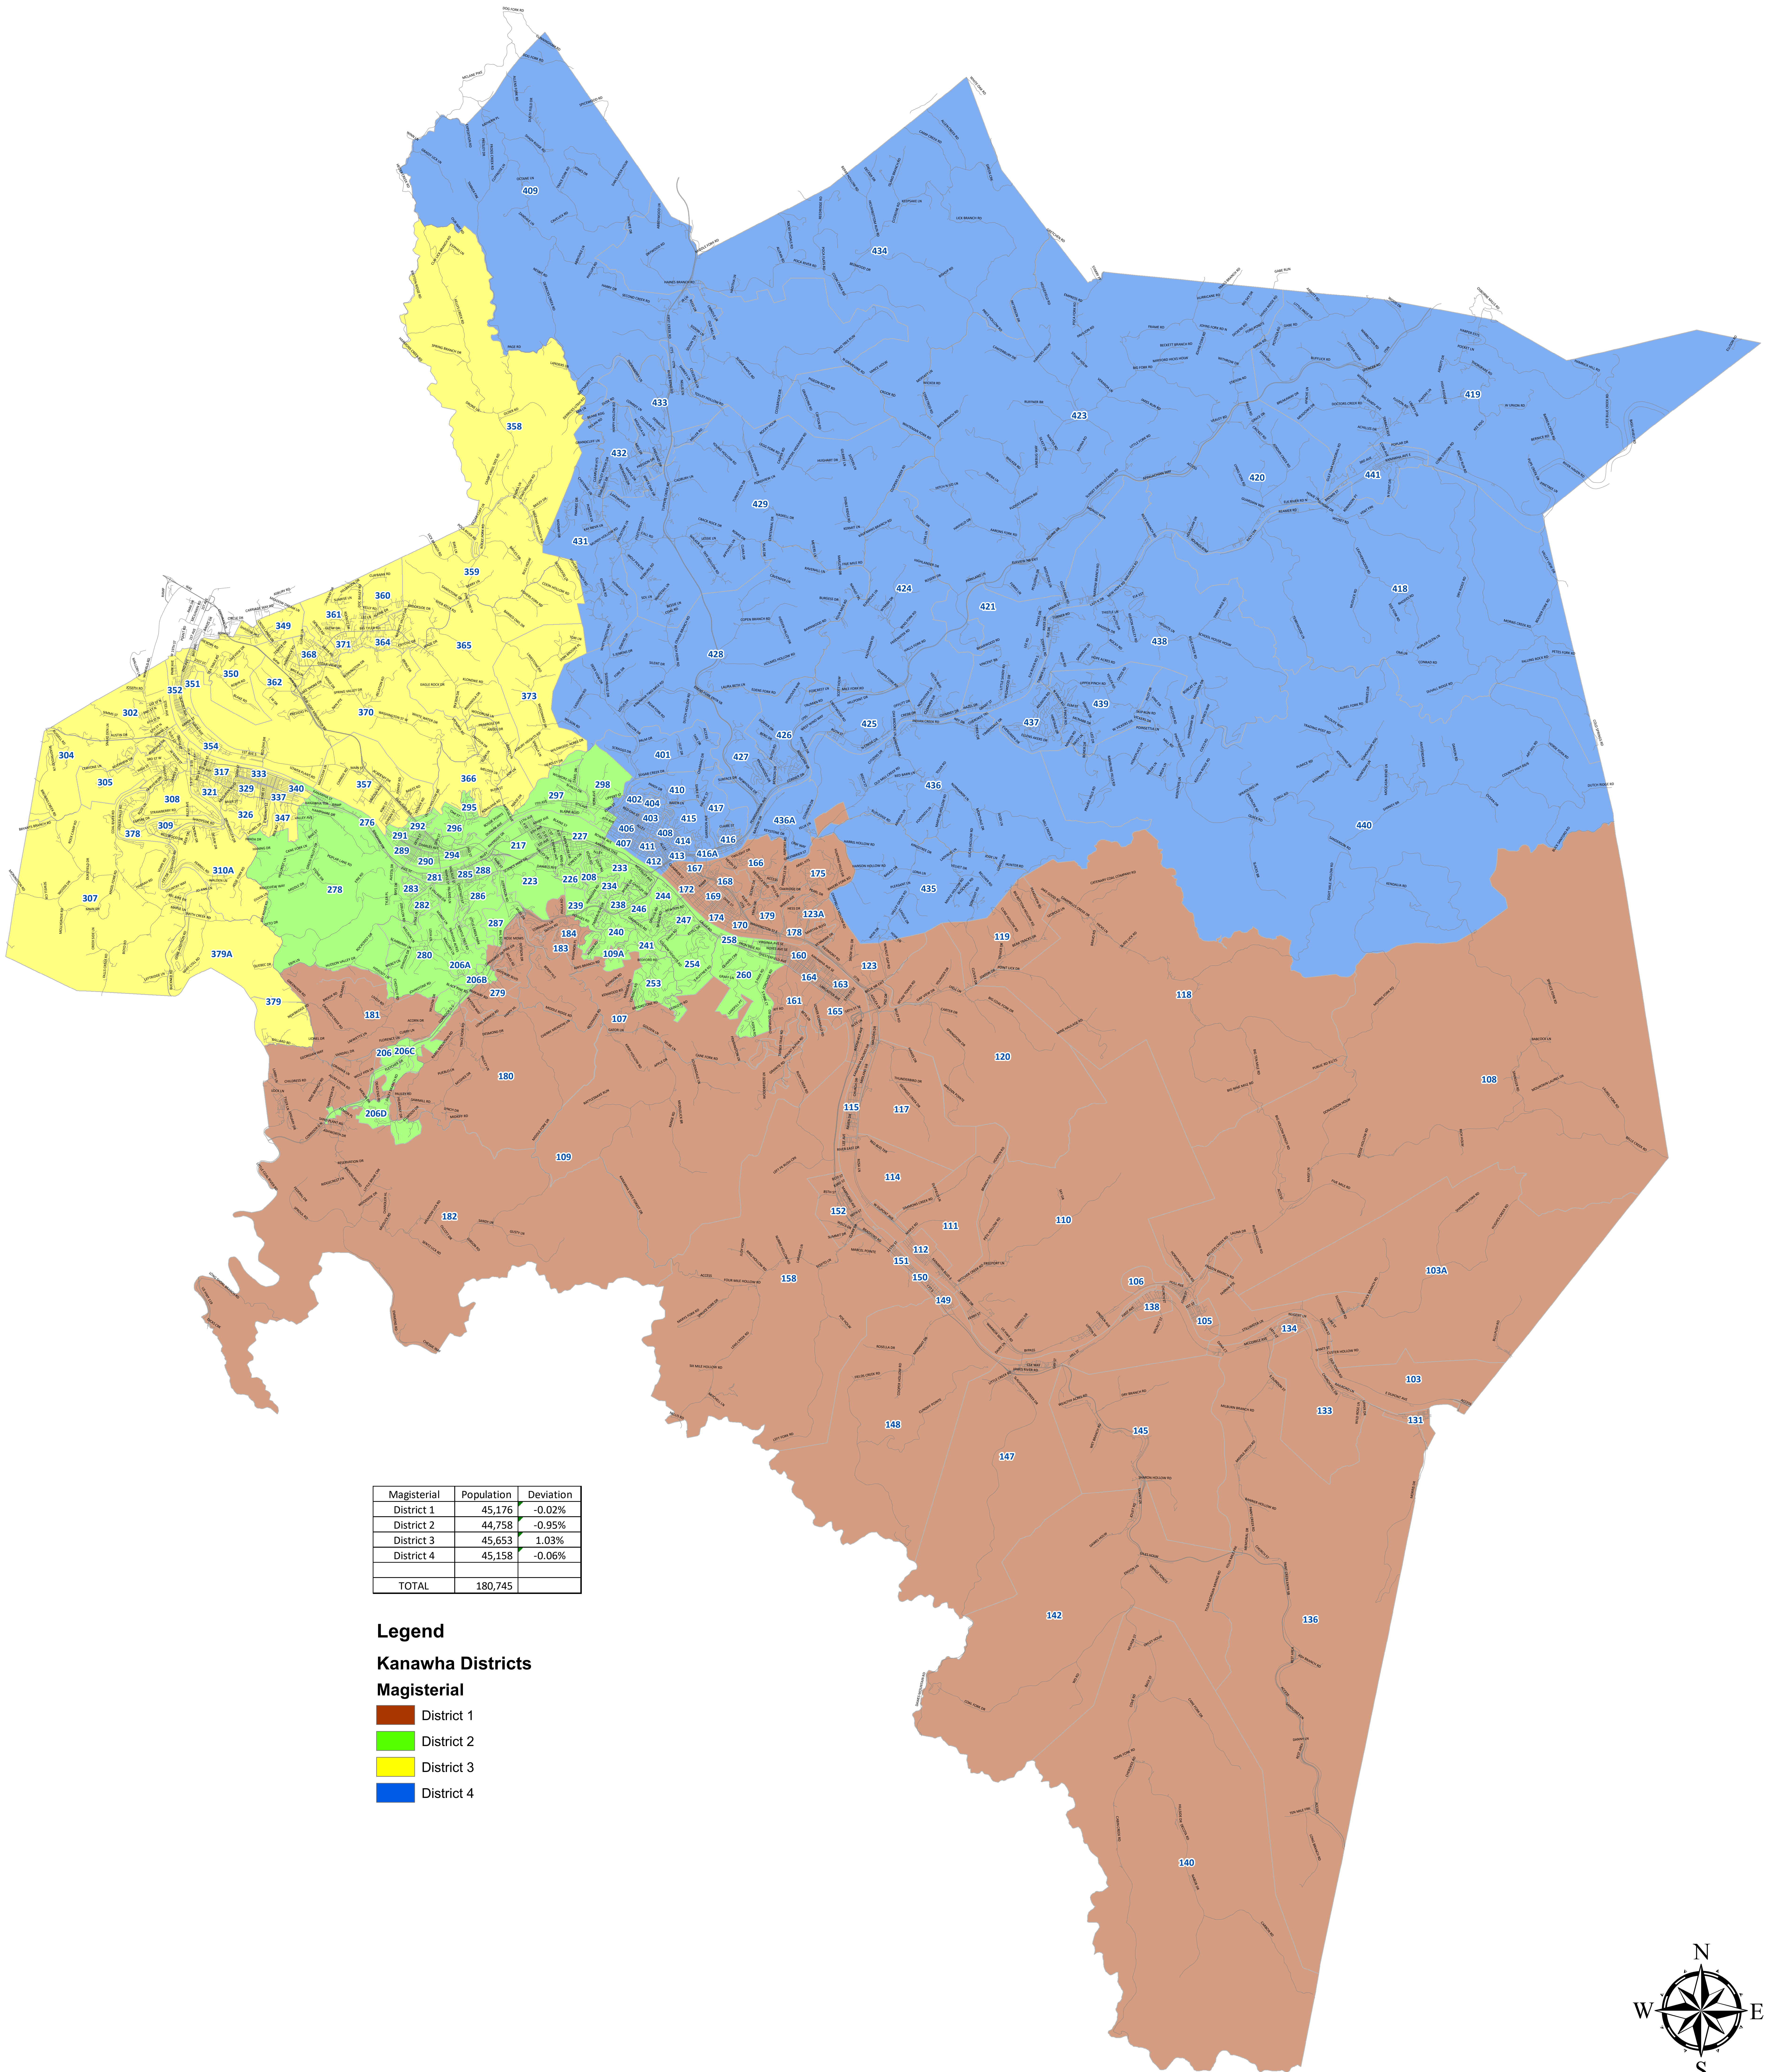

Proposed Kanawha County Magisterial District Map

Said Map Is Not Final and May Be Subject to Change

Magisterial	Population	Deviation
District 1	45,176	-0.02%
District 2	44,758	-0.95%
District 3	45,653	1.03%
District 4	45,158	-0.06%
TOTAL	180,745	

- Legend**
Kanawha Districts
Magisterial
- District 1
 - District 2
 - District 3
 - District 4

0 2.5 5 10 15 20 Miles