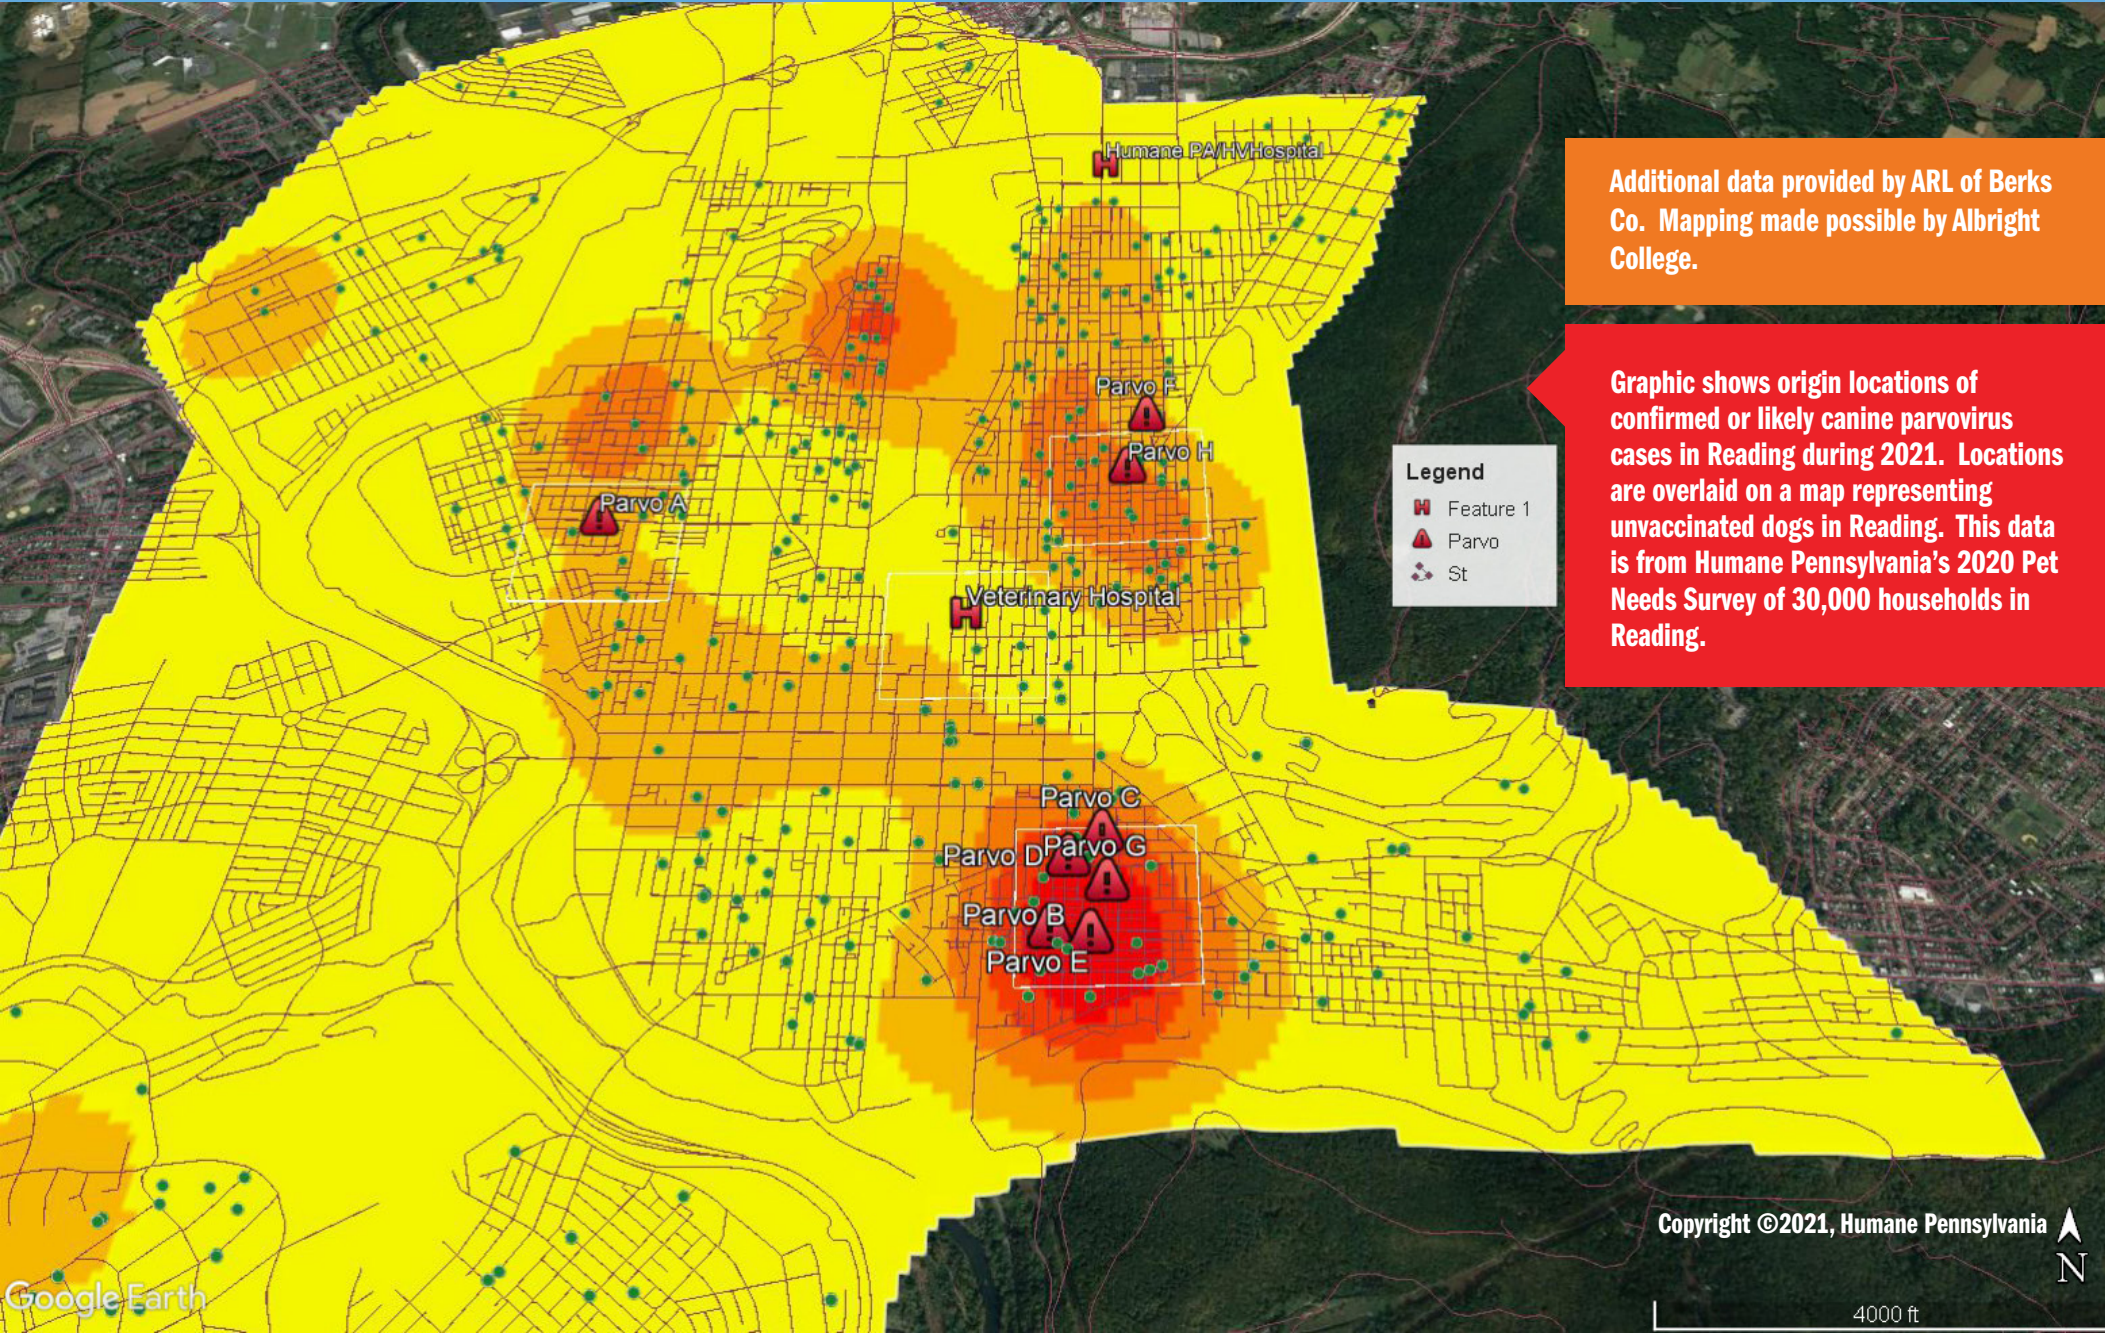

PARVO HOTSPOTS

HUMANE
PENNSYLVANIA
Building a Humane Pennsylvania

Additional data provided by ARL of Berks Co. Mapping made possible by Albright College.

Graphic shows origin locations of confirmed or likely canine parvovirus cases in Reading during 2021. Locations are overlaid on a map representing unvaccinated dogs in Reading. This data is from Humane Pennsylvania's 2020 Pet Needs Survey of 30,000 households in Reading.

Legend

- Feature 1
- Parvo
- St

Copyright ©2021, Humane Pennsylvania

4000 ft