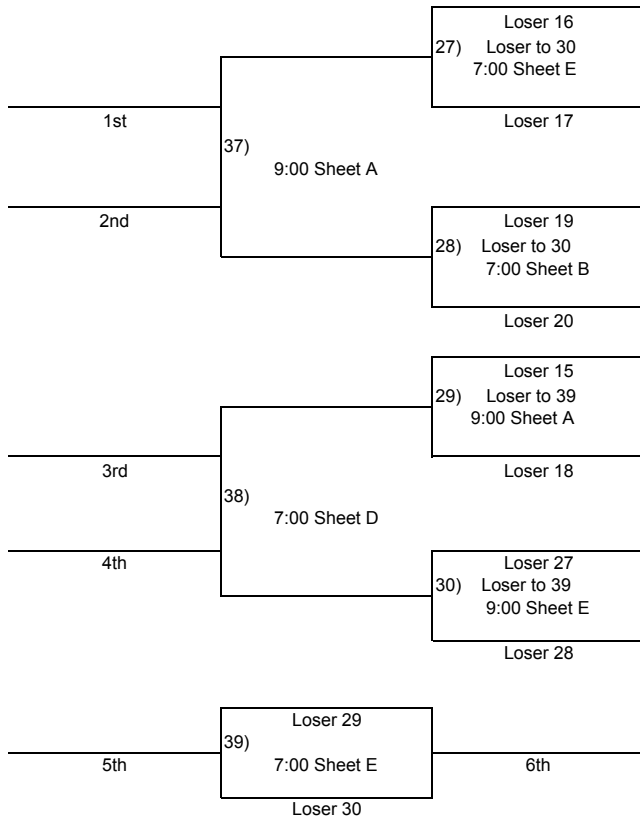

C Division

A Division

Vikingland Curling Club 2013-2014 Playdowns

Feb 26
7:00 & 9:00

Feb 19
7:00 & 9:00

Feb 12
7:00 & 9:00

Feb 5
7:00 & 9:00

Feb 12
7:00 & 9:00

Feb 19
7:00 & 9:00

Feb 26
7:00 & 9:00

D Division

B Division