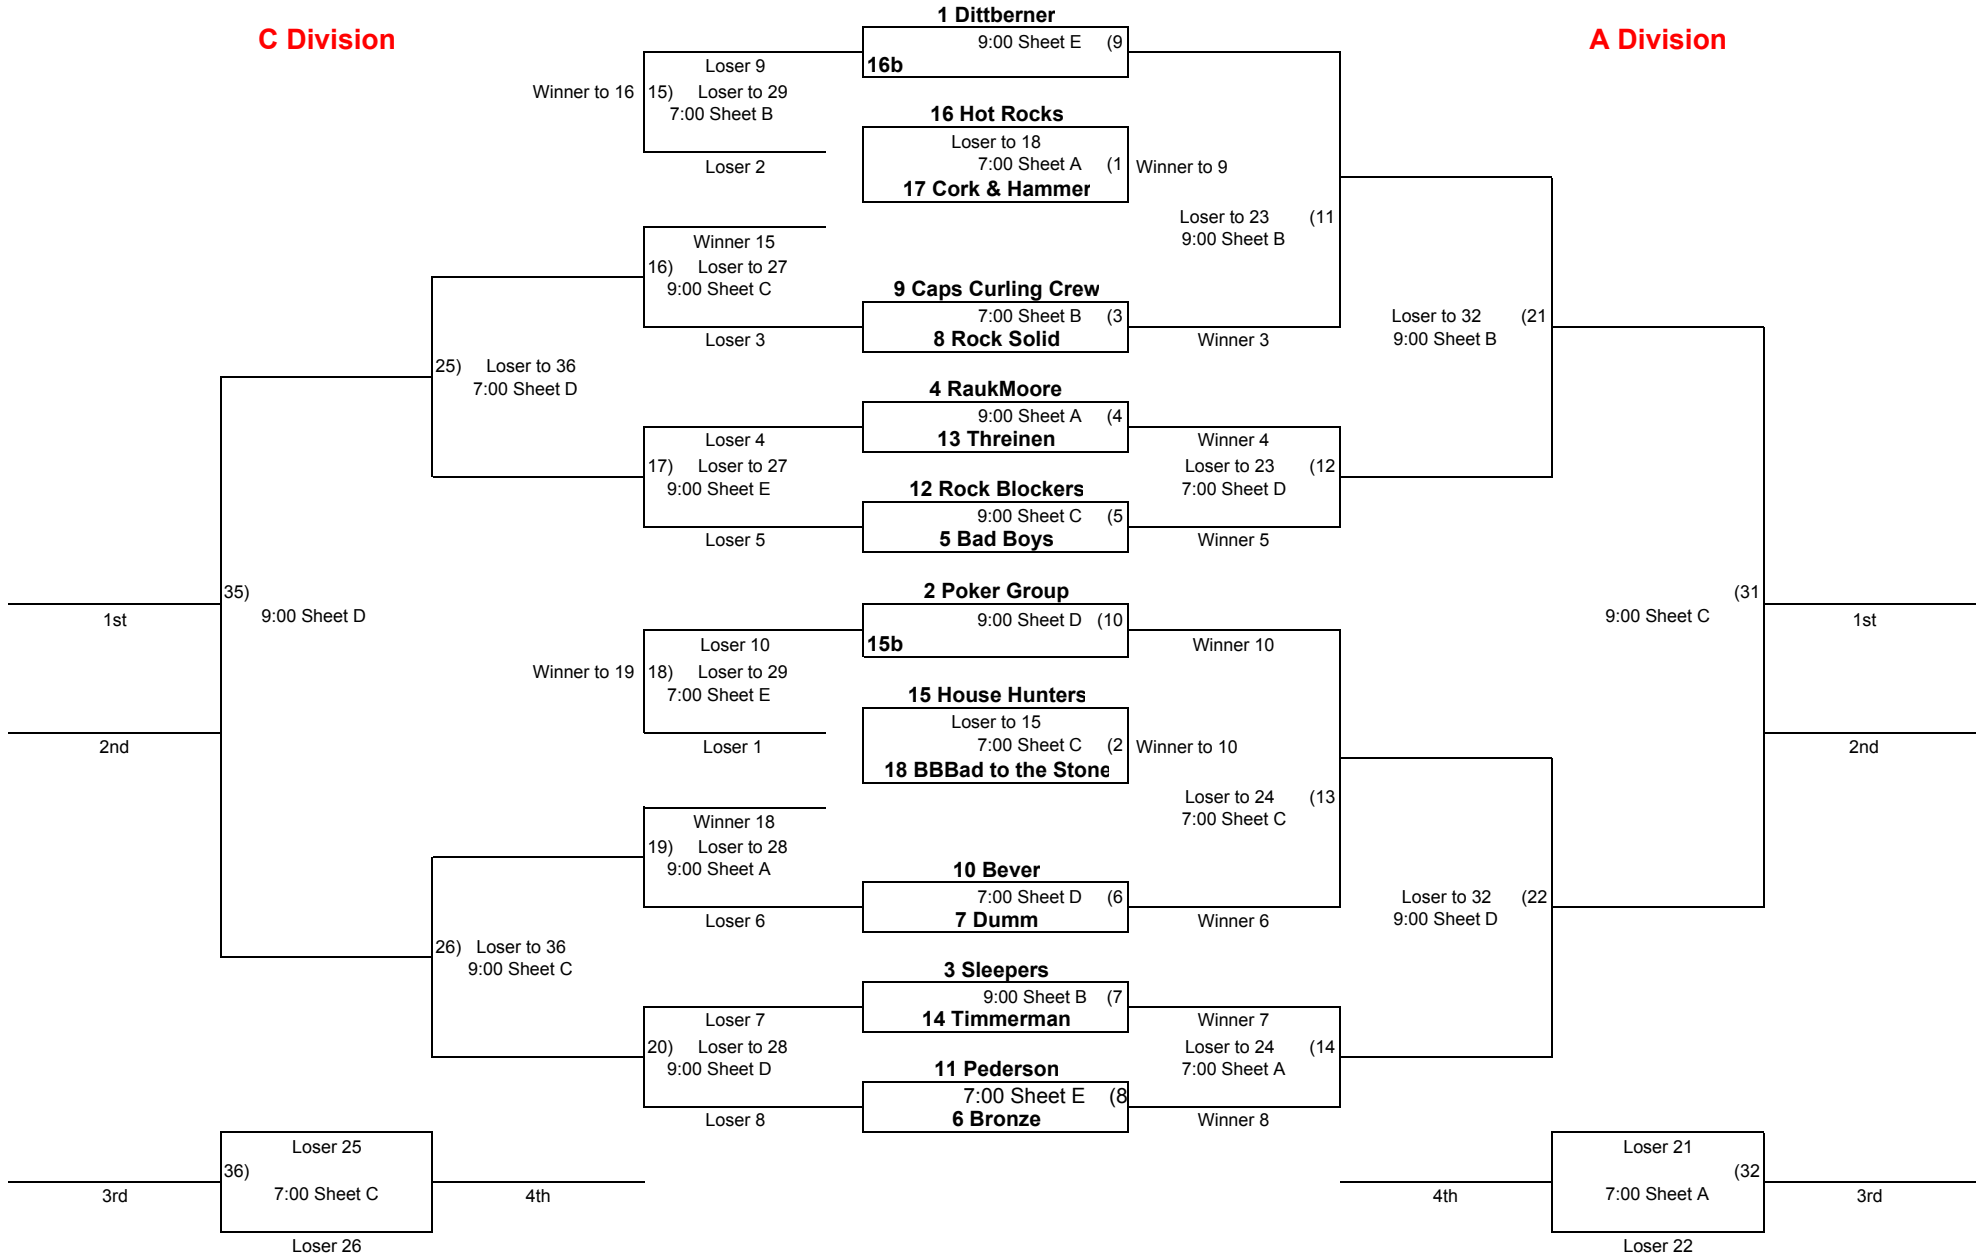

Vikingland Curling Club 2013-2014 Playdowns

Feb 26
7:00 & 9:00

Feb 19
7:00 & 9:00

Feb 12
7:00 & 9:00

Feb 5
7:00 & 9:00

Feb 12
7:00 & 9:00

Feb 19
7:00 & 9:00

Feb 26
7:00 & 9:00

C Division

A Division