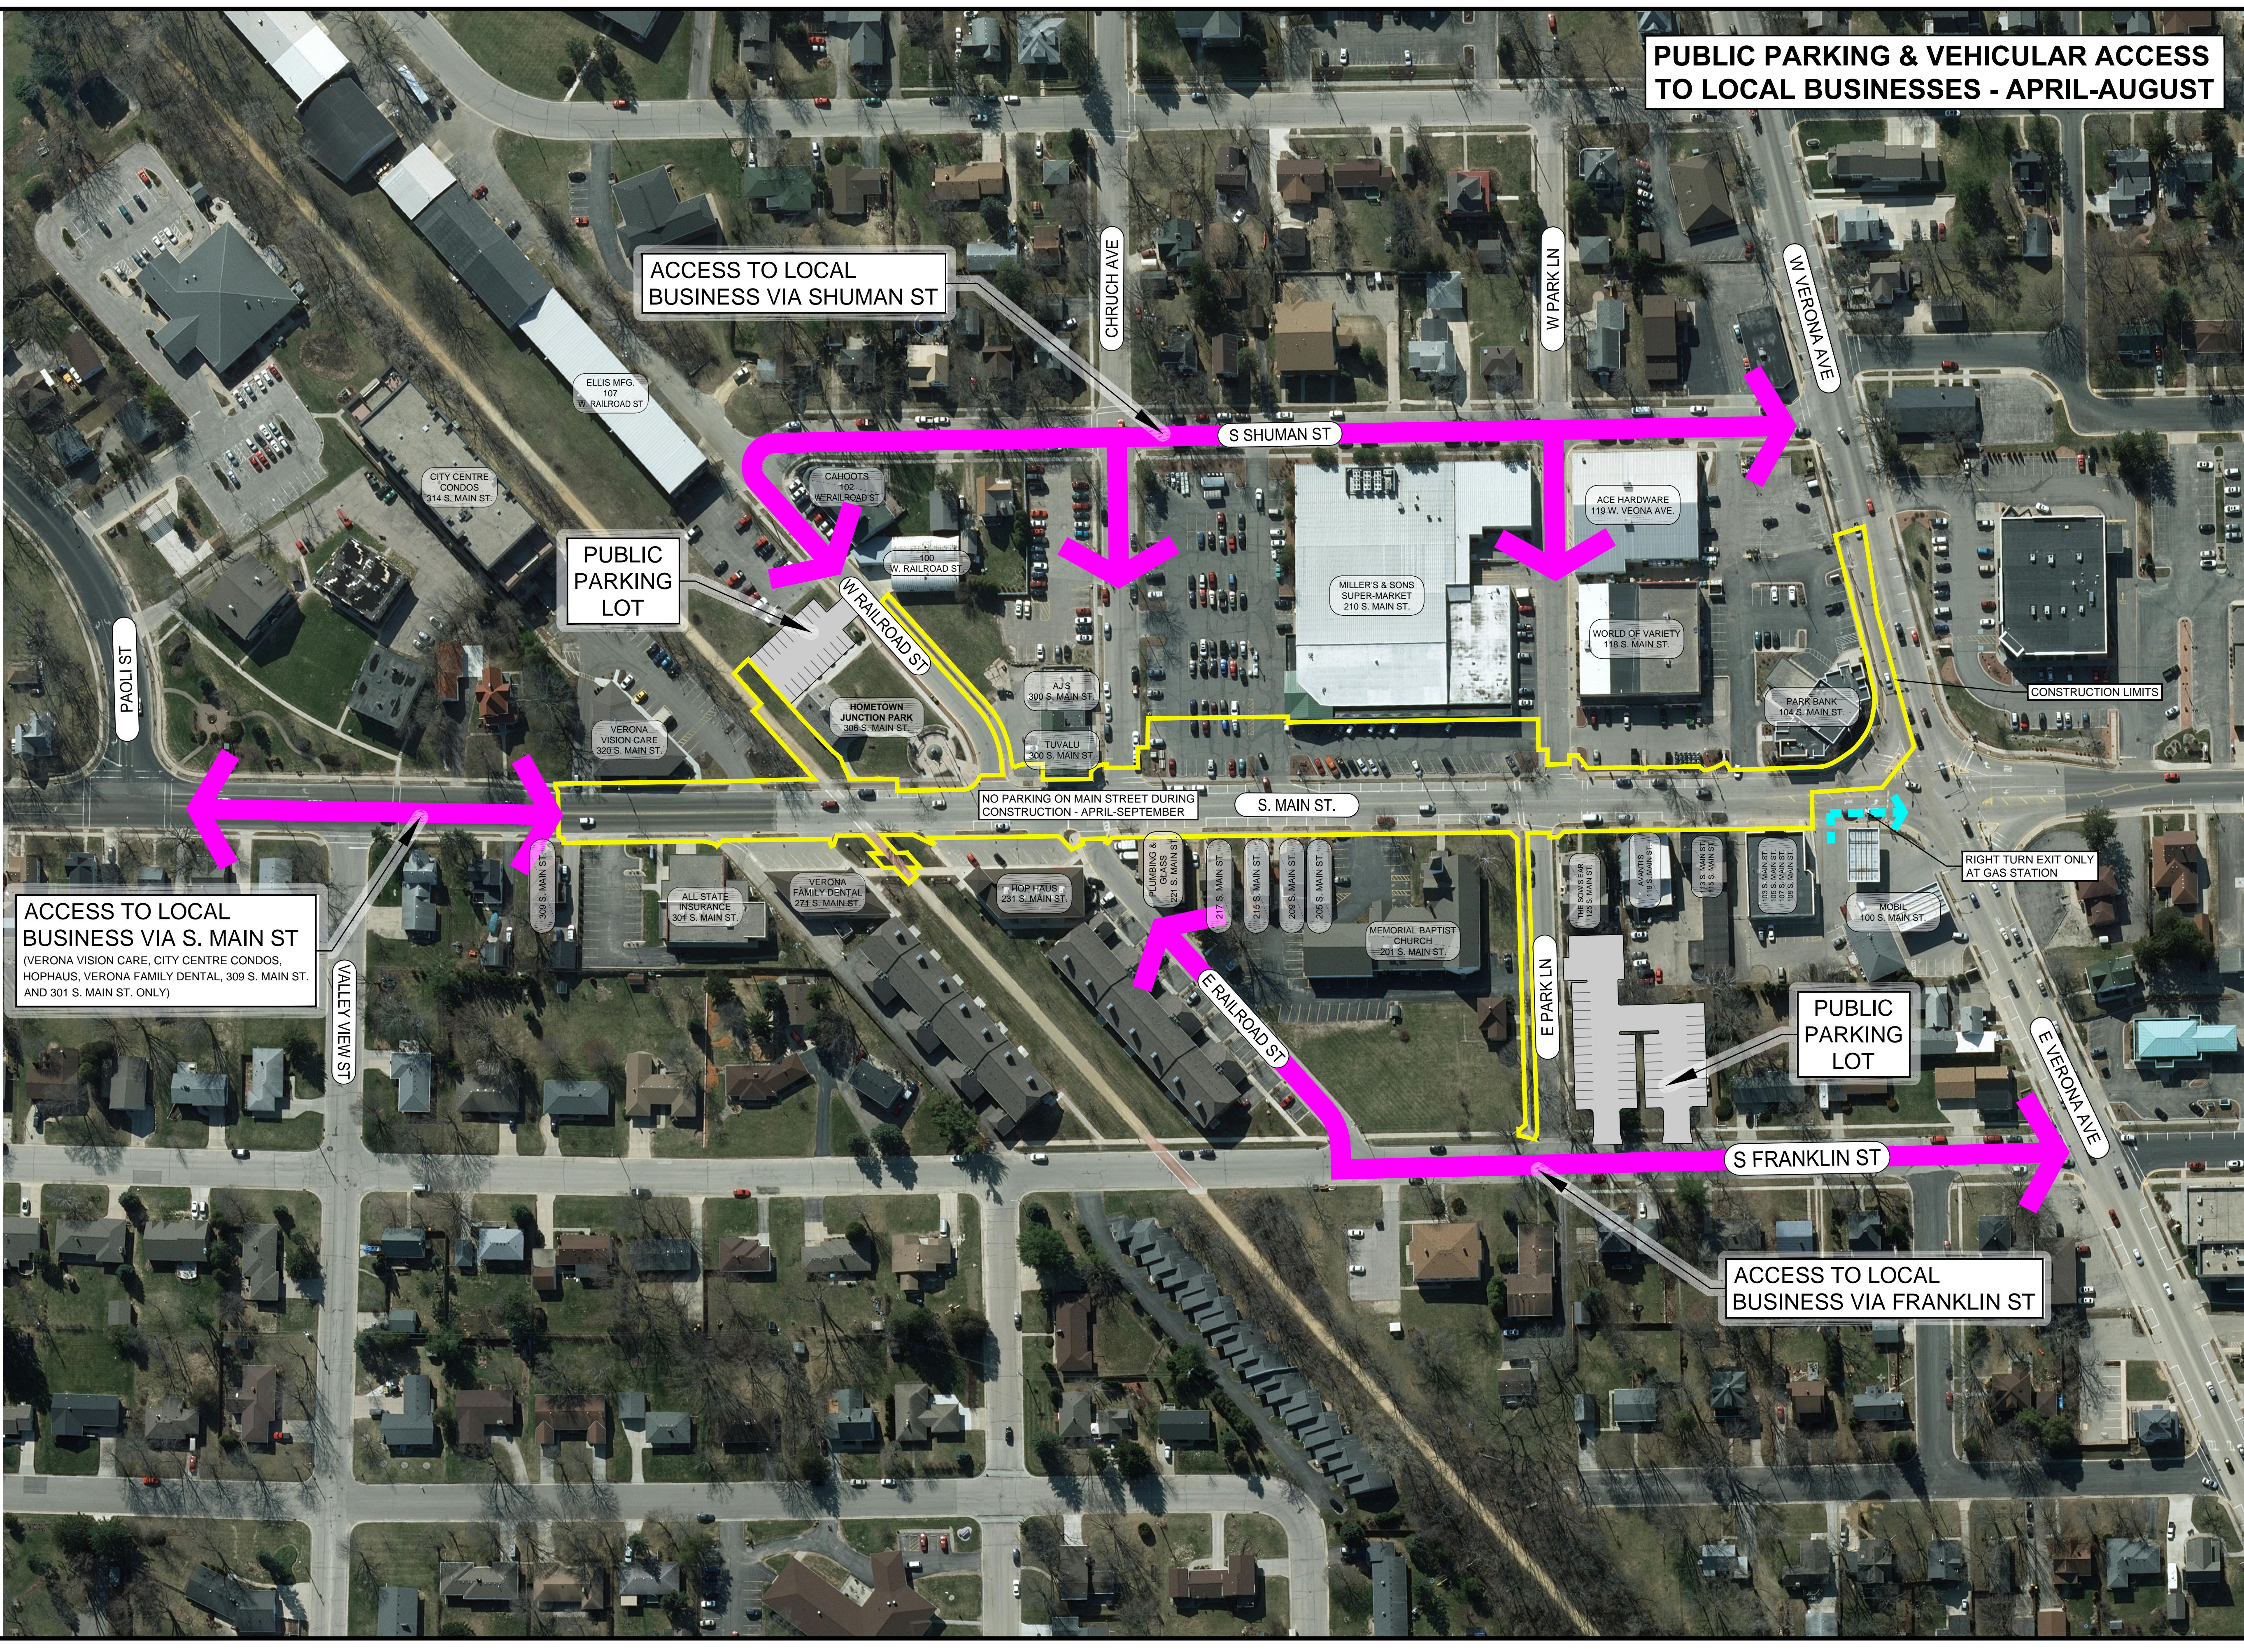

PUBLIC PARKING & VEHICULAR ACCESS TO LOCAL BUSINESSES - APRIL-AUGUST

D'ONOFRIO KOTTE AND ASSOCIATES, INC.
 7590 Westward Way, Madison, WI 53717
 Phone: 608.893.7590 • Fax: 608.893.1089
 YOUR NATURAL RESOURCE FOR LAND DEVELOPMENT

PUBLIC PARKING & ACCESS TO LOCAL BUSINESSES
DOWNTOWN STREETSCAPE - STAGES 2 & 3
PROJECT ID 2015-104
 CITY OF VERONA, DANE COUNTY, WISCONSIN

0 80'
 DATE: 02-15-2017
 REVISIONS:

 DRAWN BY: YM
 Sheet Number: --