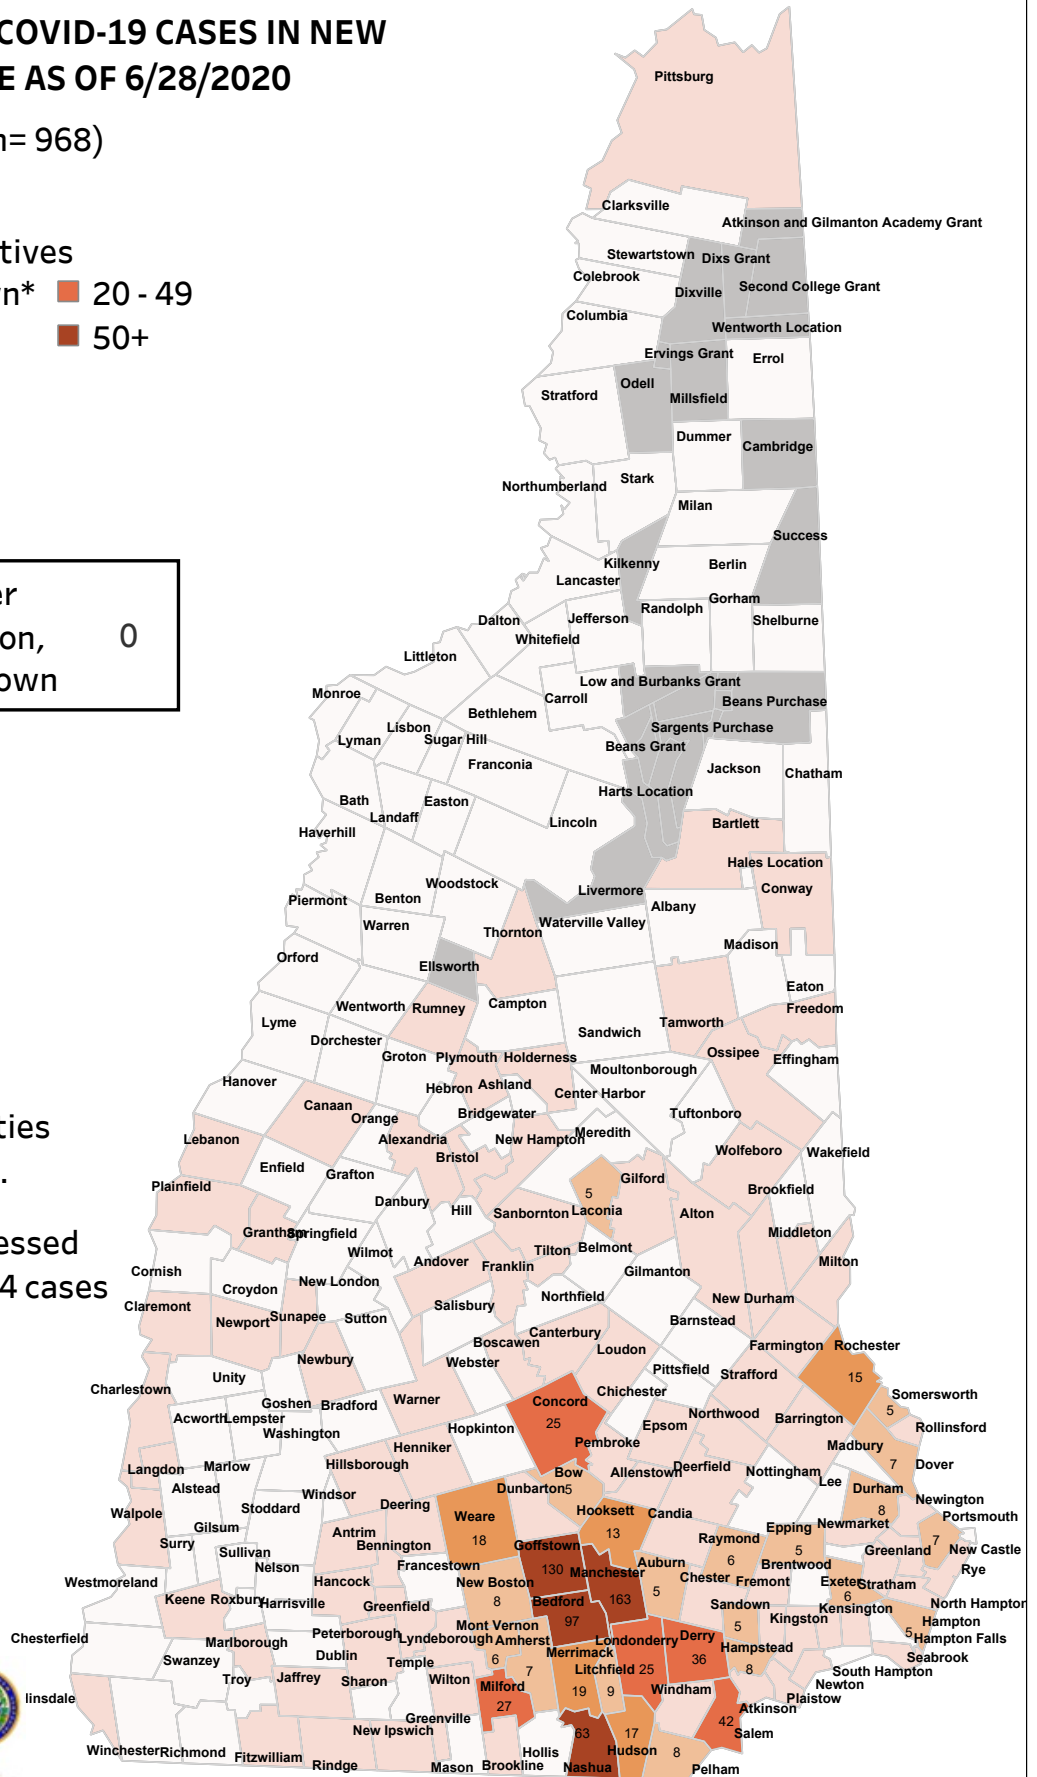

TOTAL CURRENT COVID-19 CASES IN NEW HAMPSHIRE AS OF 6/28/2020

(n= 968)

Current Positives

- Not Shown*
- 20 - 49
- 0
- 50+
- 1 - 4**
- 5 - 9
- 10 - 19

Cases under investigation, town unknown 0

*Positive case counts are suppressed in municipalities with under 100 residents.

**Exact counts are suppressed for municipalities with 1-4 cases