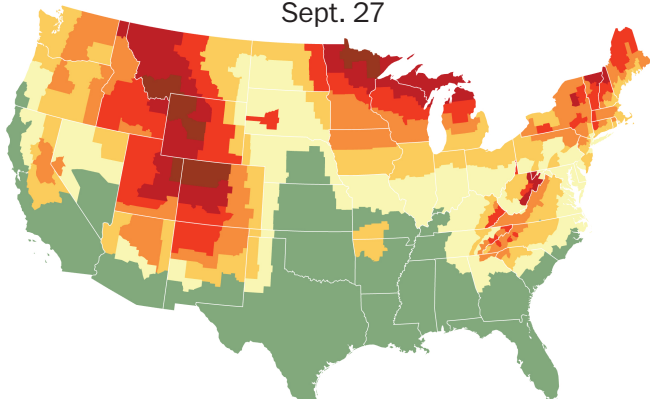

Fall foliage prediction map

Sept. 27

Oct. 11