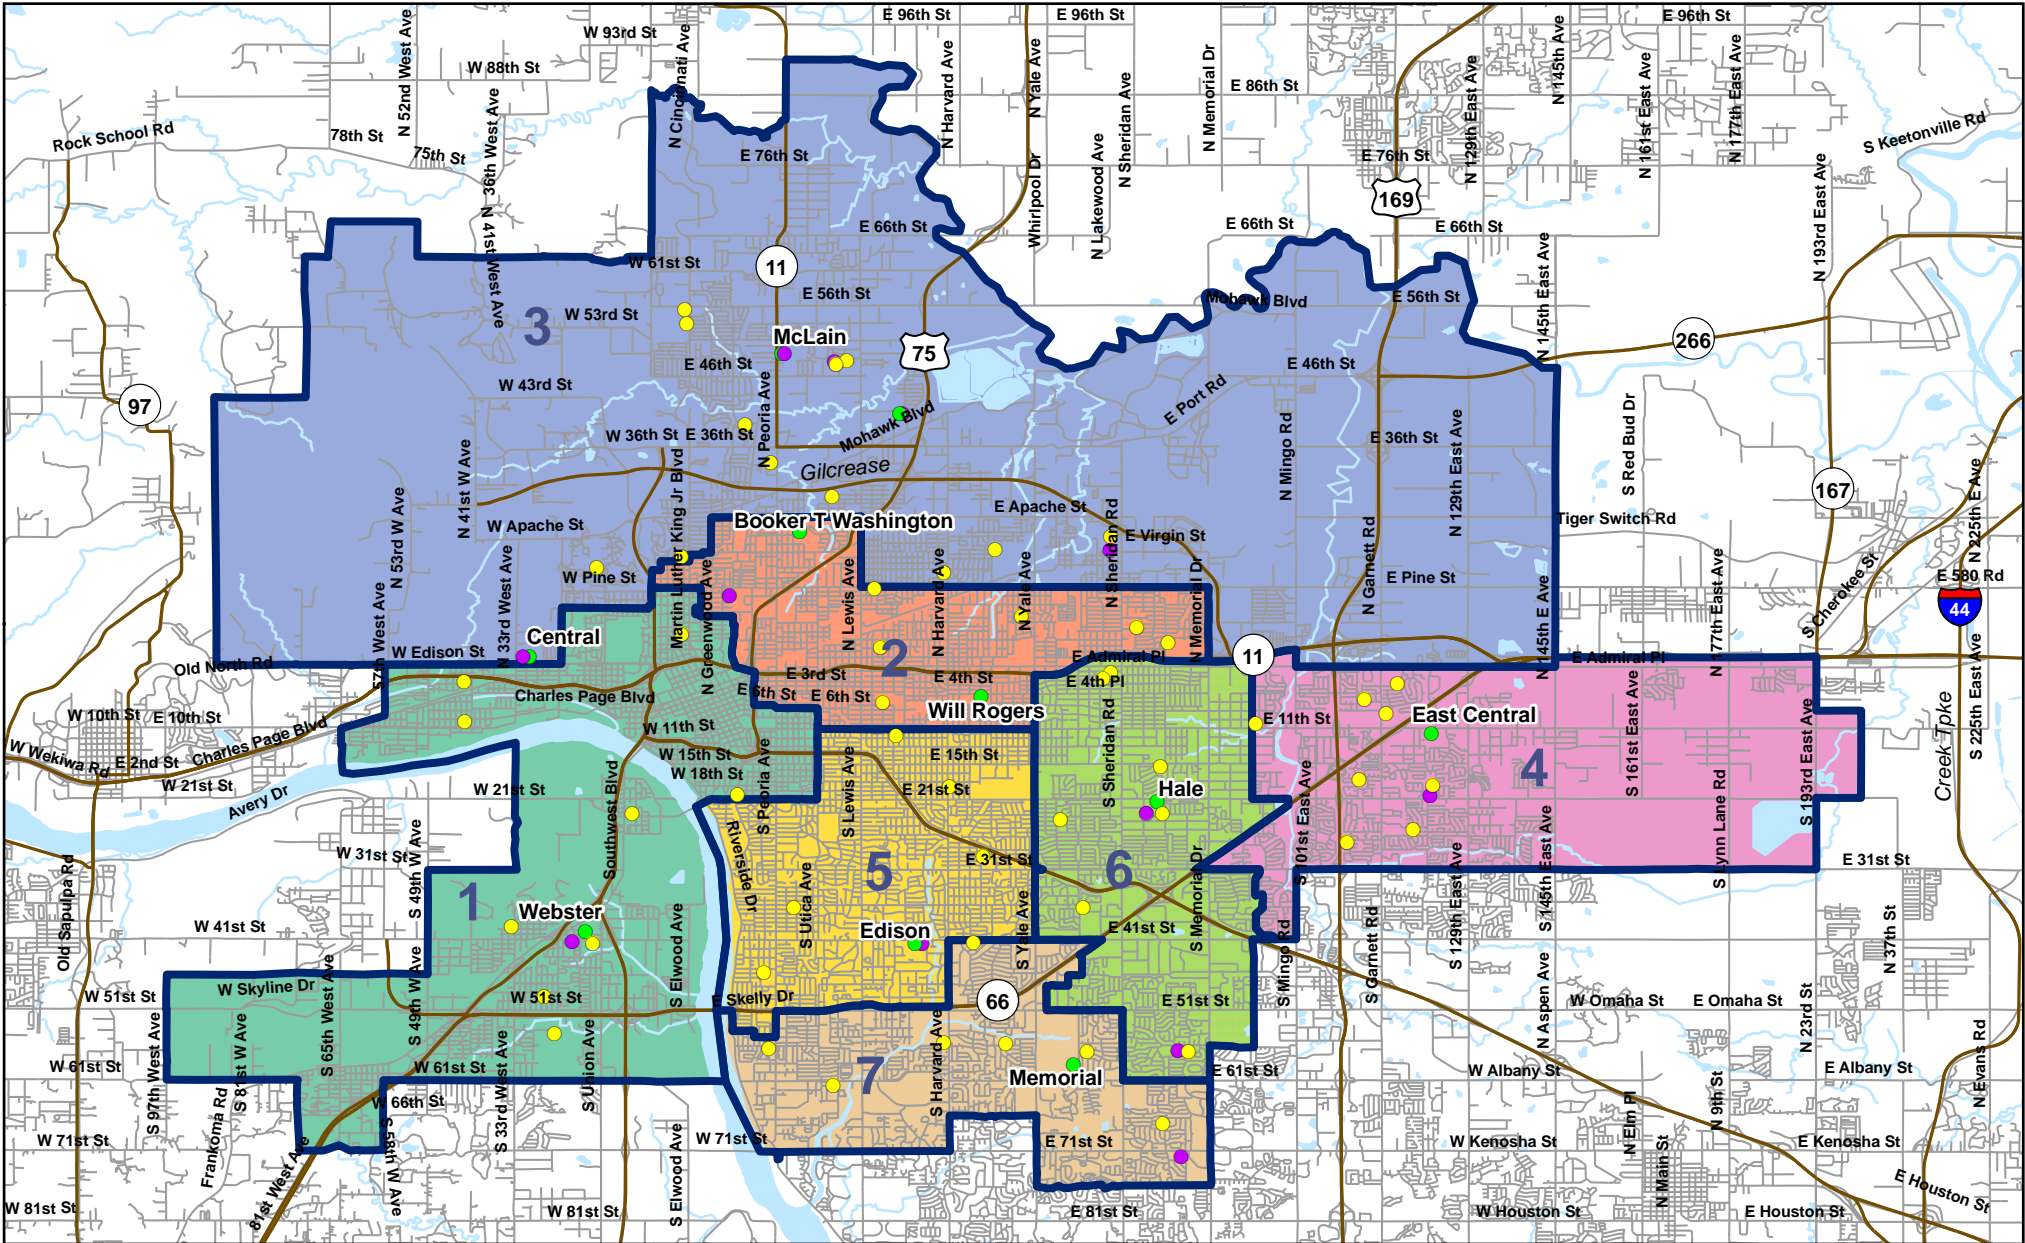

Tulsa Public Schools Board Member District

Source: PL94-171 Redistricting Data, 2010 - US Bureau of the Census
Plan Adopted October 17, 2011 by Tulsa Public School Board

Date: 4/4/2013

Legend

- Elementary Schools
- Middle Schools
- Intermediate High School
- High School
- Board Member Boundaries
- Highways
- Streets
- Streams
- Water Bodies
- District 1
- District 2
- District 3
- District 4
- District 5
- District 6
- District 7