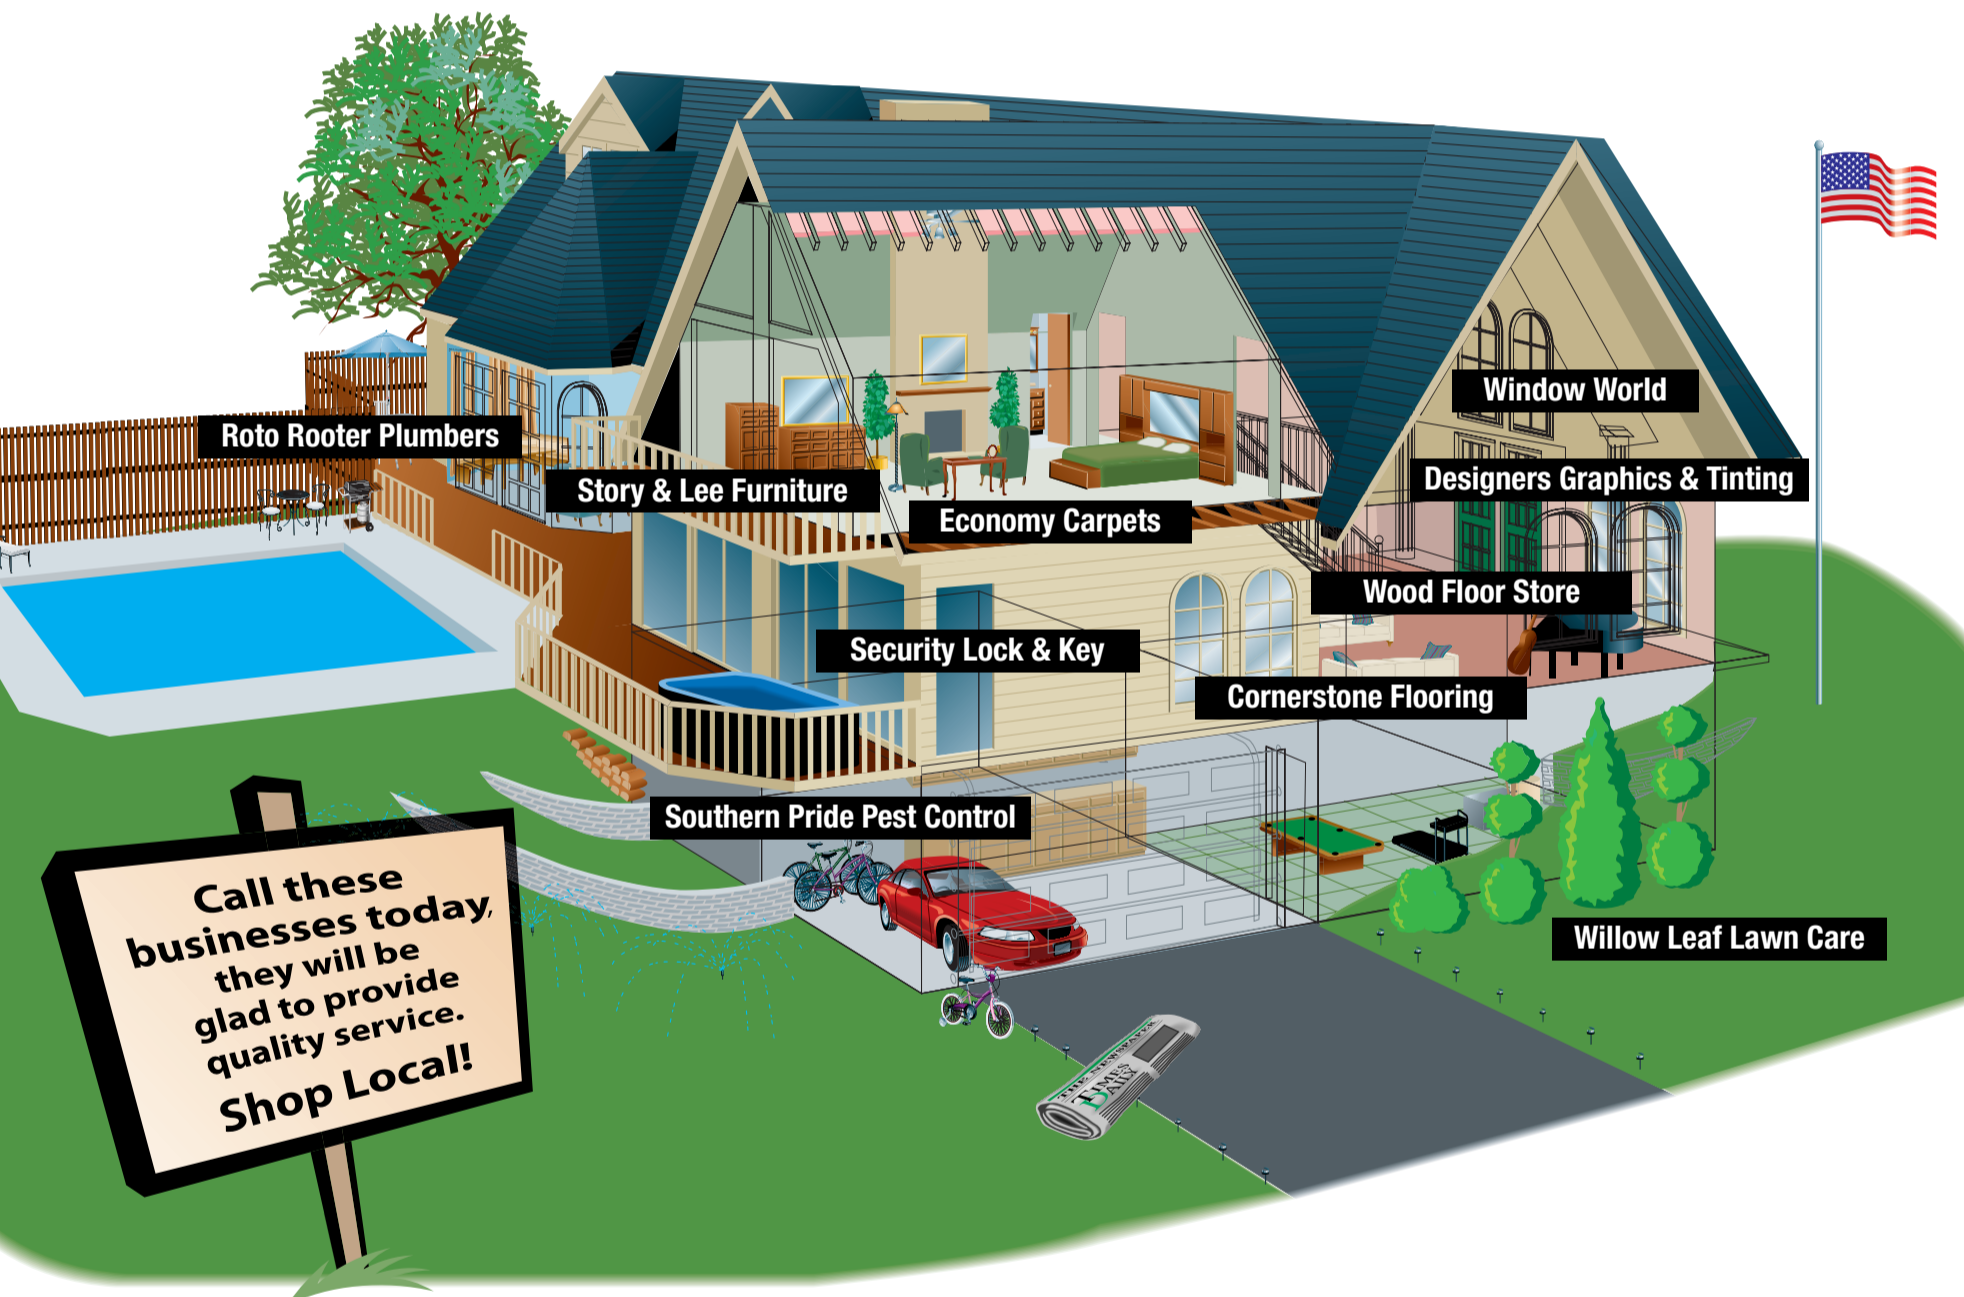

Cornerstone Flooring
101 Industrial Drive
Muscle Shoals, AL 35661
(located one block behind Rural King)
(256) 248-1861

WINDOW WORLD OF MUSCLE SHOALS

"Simply the Best for Less"

ENERGY EFFICIENT

Windows, Siding, Doors & More!

BACKED BY A LIFETIME WARRANTY

GET YOUR FREE ESTIMATE

WindowWorldMuscleShoals.com

(256) 383-8894

717 Michigan Ave, Muscle Shoals, AL 35661

Impressive Relaxers

that give comfort to
your bottom line

IMG® is the progressive choice in motion
furniture with exceptional seating comfort,
unrivaled quality and functional designs.

Free Delivery

Story & Lee
Since 1970 Furniture & Bedding

Free Delivery

Hwy 43, Leoma, TN • (931) 852-2111 • Toll Free: 1-800-345-2511 • Store Hours: Monday thru Saturday 9 A.M. 'til 6 P.M.

SOUTHERN PRIDE PEST CONTROL