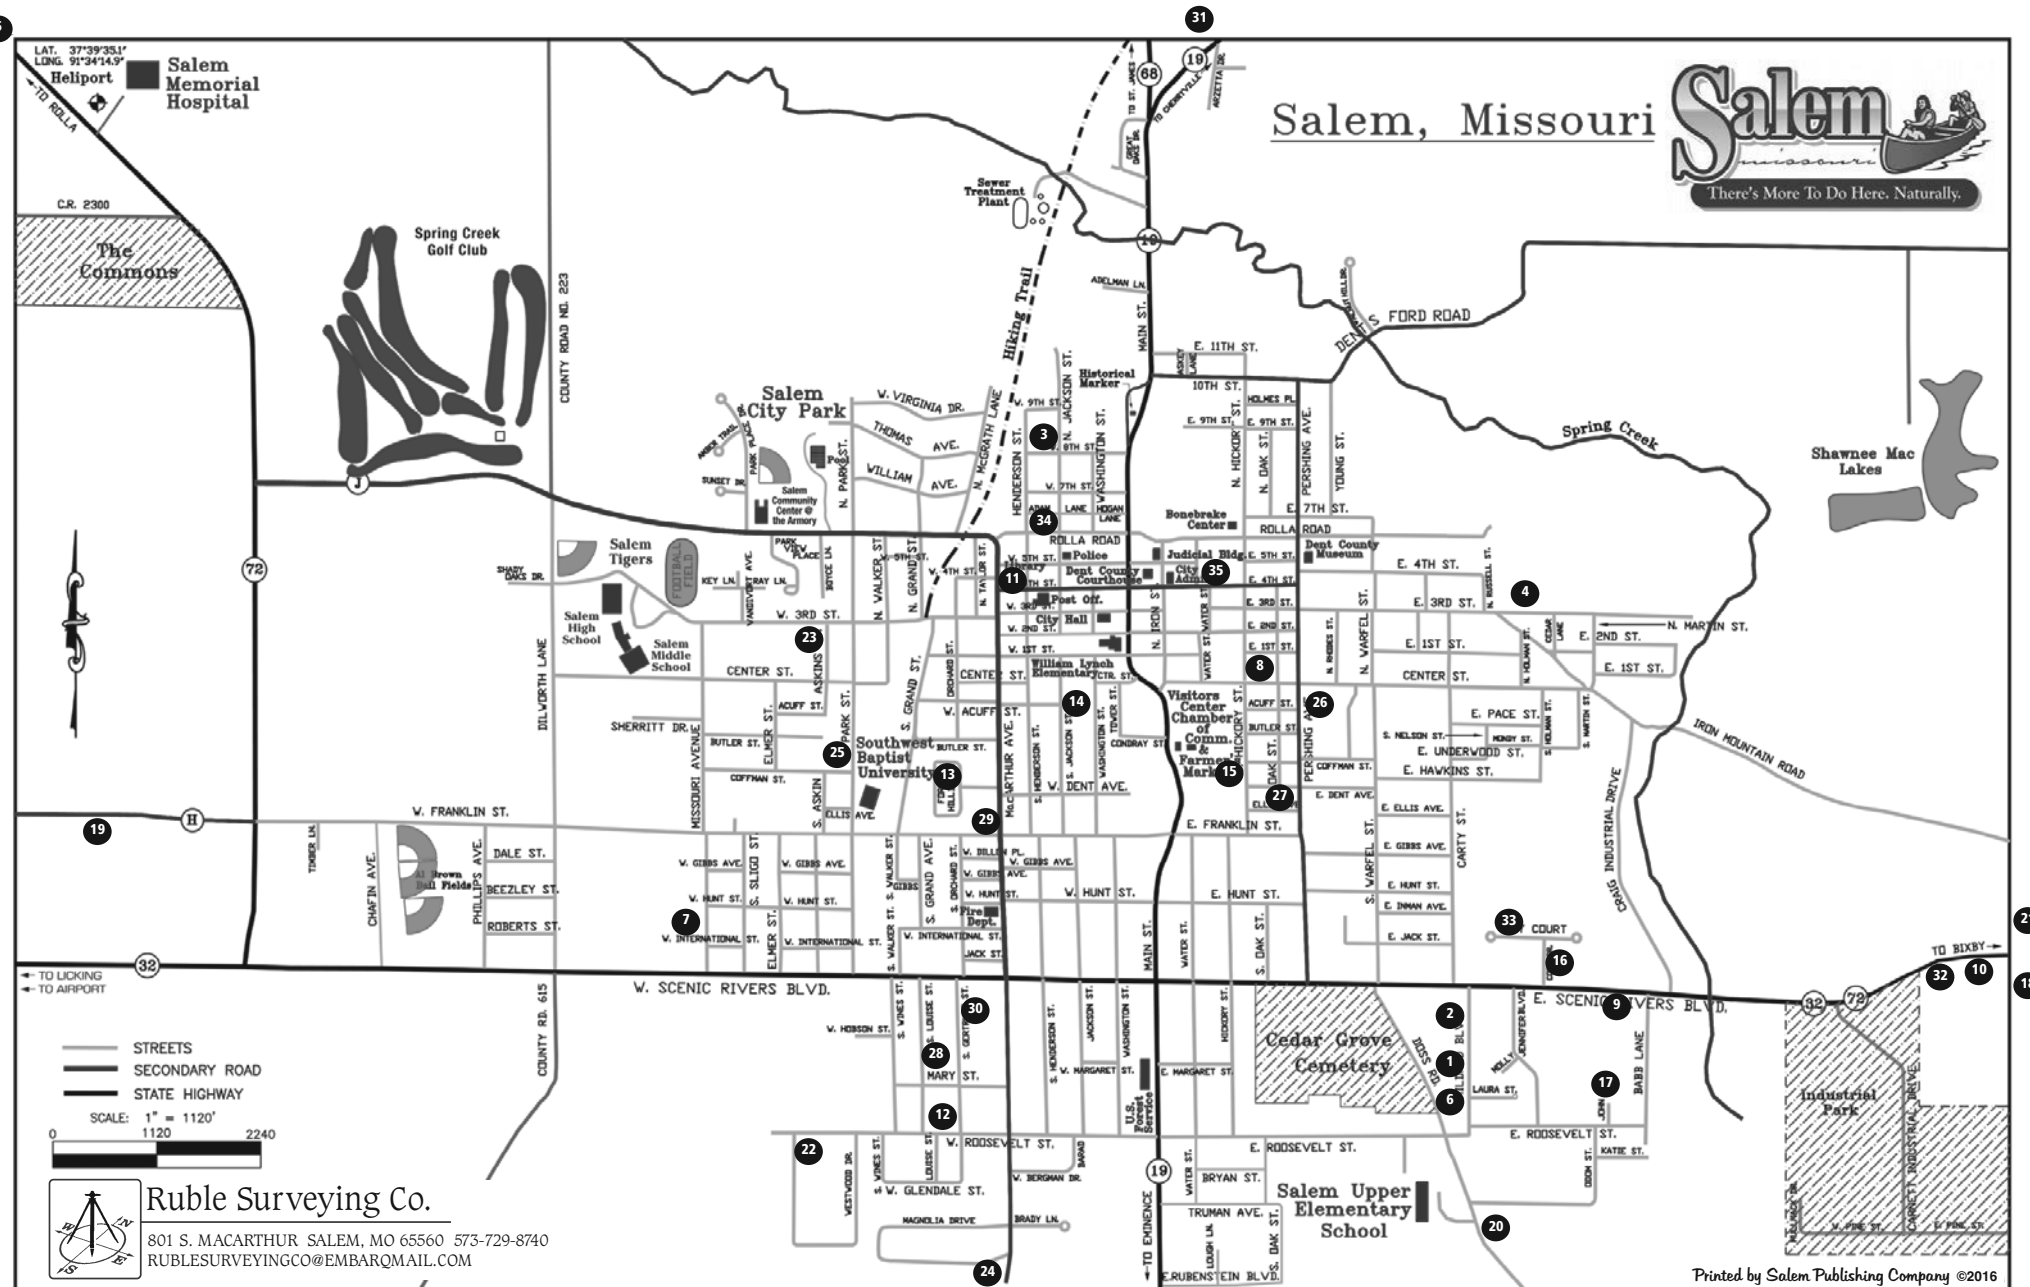

# CITY WIDE YARD SALE MAP

SALEM CITY WIDE YARD SALE IS SCHEDULED FOR OCTOBER 5

BE SURE TO CHECK THE CLASSIFIED ADS WHICH CORRESPOND WITH THESE LOCATIONS FOR SPECIFIC DATES AND TIMES

## SALEM CITY WIDE YARD SALE IS SCHEDULED FOR OCTOBER 5

- 1 Roberts, 1305 Mildred Blvd.
- 2 Pruitt, 1203 S. Mildred Blvd.
- 3 Pierce, Moshier, Acord, Haley, 302 W. 8th
- 4 Helping Hands Circle, 1102 E. 3rd St.
- 5 Parker, 36431 Hwy. 72 (3/4 mile past SMDH on right)
- 6 Edwards, 1103 Mildred Blvd.
- 7 Jenkins, 207 Independence Dr.
- 8 Hanger, 3 N. Oak
- 9 Manthey, 1101 E. Scenic Rivers Blvd.
- 10 Jones, Hwy. 32 E. to CR 5130

- 11 Vaughan, 400 W. 4th
- 12 Chamberlain, 1405 S. Gertrude
- 13 Johnson & Jadwin, 2 Forest Hill Dr.
- 14 Black, 209 S. Jackson
- 15 Lunn, 400 S. Hickory
- 16 Hogan, 1100 S. Cook Dr.
- 17 White, 2 B John St. (off of Roosevelt)
- 18 Fuller, 231 CR 5045 (off Hwy. P)
- 19 Nothaus, Hwy. H (3 miles west)
- 20 Grosspietsch, 1110 CR 5013 (off of Doss Rd.)
- 21 Heitman, 3 miles, 32-72 E., CR 4200, Wildwood North
- 22 Edwards, 2 Westwood Dr.
- 23 McElfresh, 102 N. Askins St.

- 24 Wood, 2019 Hwy. HH
- 25 McGuiert, 201 S. Park
- 26 Milligan, 100 S. Pershing
- 27 Garcia, 403 E. Dent
- 28 Gordon, 1106 S. Louise St.
- 29 Cartwright, Corner of Franklin & MacArthur (Dent House)
- 30 Garrison & Stanfast, 1205 S. Gertrude
- 31 Hurd, 2553 N. Hwy. 19
- 32 Wofford, 1 mile, P Hwy.
- 33 Hill, 1006 Bay Court
- 34 Eppard, 607 N. Jackson
- 35 City Parking lot, 400 N. Iron