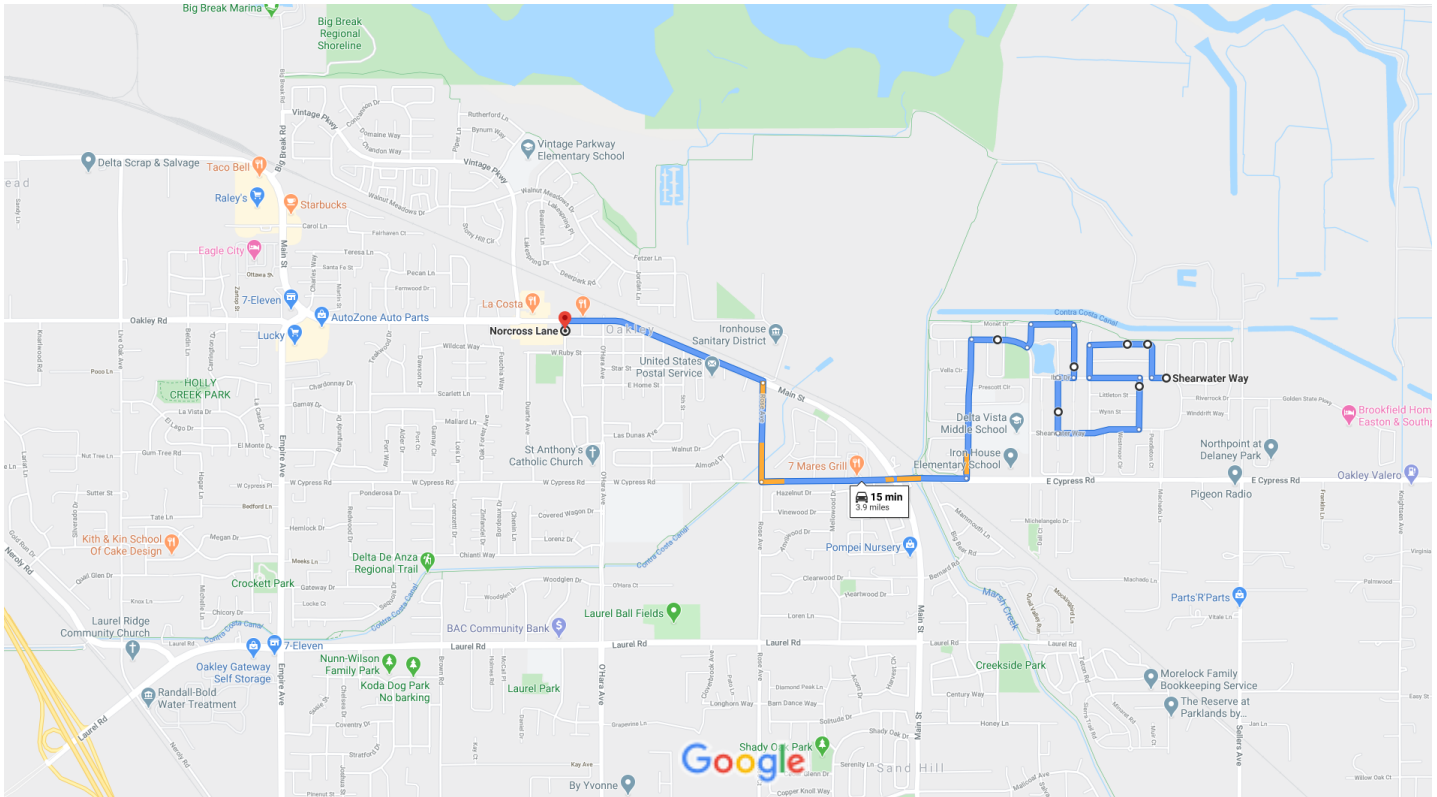

Shearwater Way, Oakley, CA 94561 to Norcross Ln, Oakley, CA 94561

Drive 3.9 miles, 15 min

Map data ©2020 Google 1000 ft

# Shearwater Way

Oakley, CA 94561

## Take Bluestone Dr, Shearwater Way, Picasso Dr, E Cypress Rd and Rose Ave to Main St

13 min (3.2 mi)

- ↑ 1. Head west on Shearwater Way toward Willowrun Way  
20 ft
- ↑ 2. Continue onto Ibis Dr  
223 ft
- ↷ 3. Turn right onto Bluestone Dr  
0.3 mi
- ↶ 4. Turn left onto Parkfield Way  
0.1 mi
- ↶ 5. Turn left onto Ibis Dr  
0.2 mi
- ↷ 6. Turn right onto Hansford Way  
0.2 mi
- ↷ 7. Turn right onto Shearwater Way  
0.3 mi

- 8. Turn right onto Snowy Egret Way  
0.2 mi
- 9. Turn right at the 1st cross street onto Ibis Dr  
259 ft
- ↶ 10. Turn left onto Merganser Dr  
0.2 mi
- ↶ 11. Merganser Dr turns left and becomes Monet Dr  
0.1 mi
- ↶ 12. Turn left onto O' Keefe St  
397 ft
- 13. Turn right onto Frank Hengel Way  
0.2 mi
- ↶ 14. Turn left onto Picasso Dr  
0.4 mi
- 15. Turn right onto E Cypress Rd  
0.6 mi
- 16. Turn right onto Rose Ave  
0.3 mi
- ↶ 17. Turn left onto Main St  
2 min (0.7 mi)
- ↶ 18. Turn left onto Norcross Ln  
29 s (164 ft)