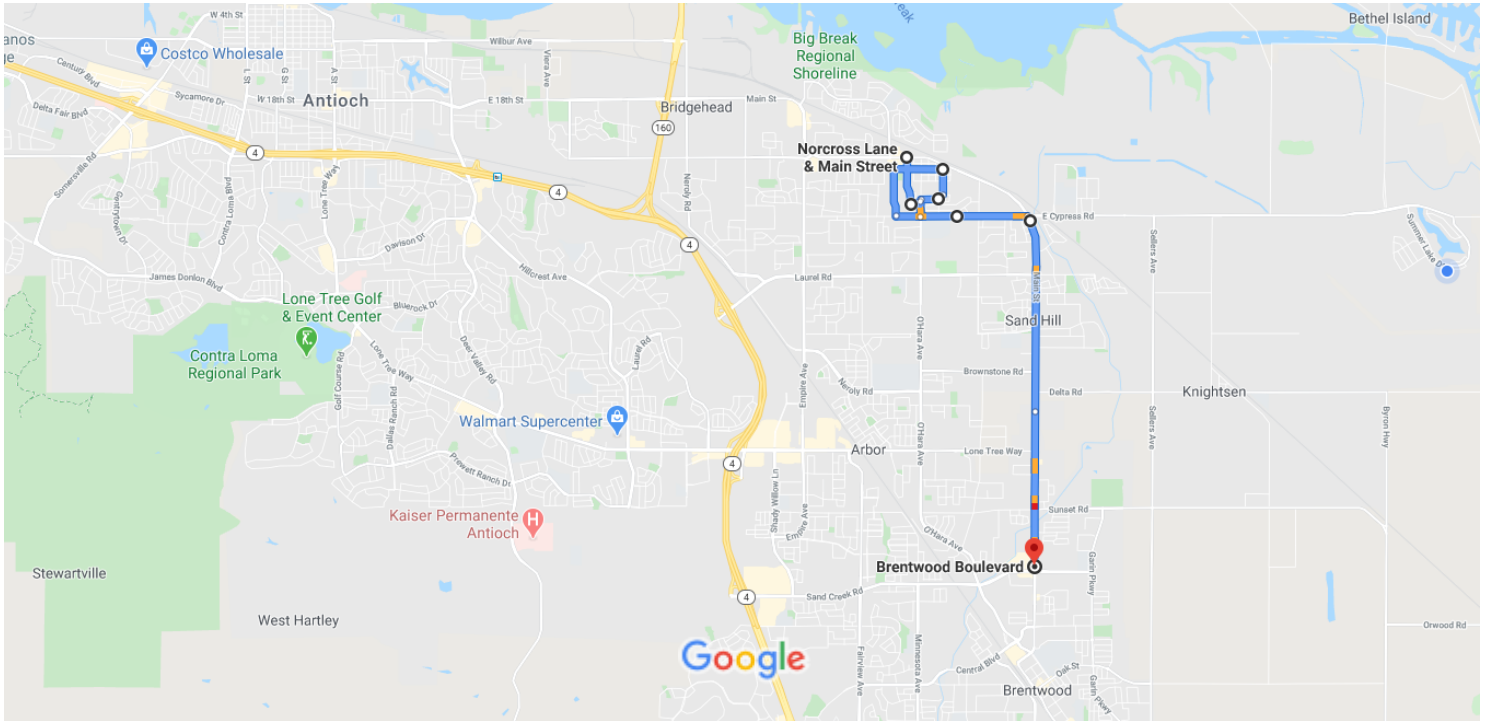

Norcross Ln & Main St, Oakley, CA 94561 to Brentwood Blvd, Brentwood, CA 94513

Drive 6.1 miles, 20 min

Downtown to end of caravan

Map data ©2020 Google 1 mi

Norcross Ln & Main St

Oakley, CA 94561

Take Norcross Ln, Duarte Ave, W Ruby St and W Cypress Rd to Main St

- 13 min (3.1 mi)
- ↑ 1. Head south on Norcross Ln toward Acme St
0.4 mi
- ↶ 2. Turn left onto Francisco Villa Dr
443 ft
- ↷ 3. Turn right onto O'Hara Ave
0.1 mi
- ↷ 4. Turn right onto W Cypress Rd
0.2 mi
- ↷ 5. Turn right onto Duarte Ave
0.4 mi
- ↷ 6. Turn right onto W Ruby St
0.4 mi
- ↷ 7. Turn right onto 4th St
0.2 mi
- ↑ 8. Continue onto Las Dunas Ave
0.2 mi

- ↩ 9. Turn left onto O'Hara Ave
_____ 0.1 mi
- ↩ 10. Use the right lane to turn left onto W Cypress Rd
_____ 0.9 mi

Continue on Main St. Drive to Brentwood Blvd in Brentwood

_____ 6 min (3.0 mi)

- ↪ 11. Turn right onto Main St
_____ 1.7 mi
- ↑ 12. Continue onto Brentwood Blvd
_____ 1.3 mi

Brentwood Blvd

Brentwood, CA 94513

These directions are for planning purposes only. You may find that construction projects, traffic, weather, or other events may cause conditions to differ from the map results, and you should plan your route accordingly. You must obey all signs or notices regarding your route.