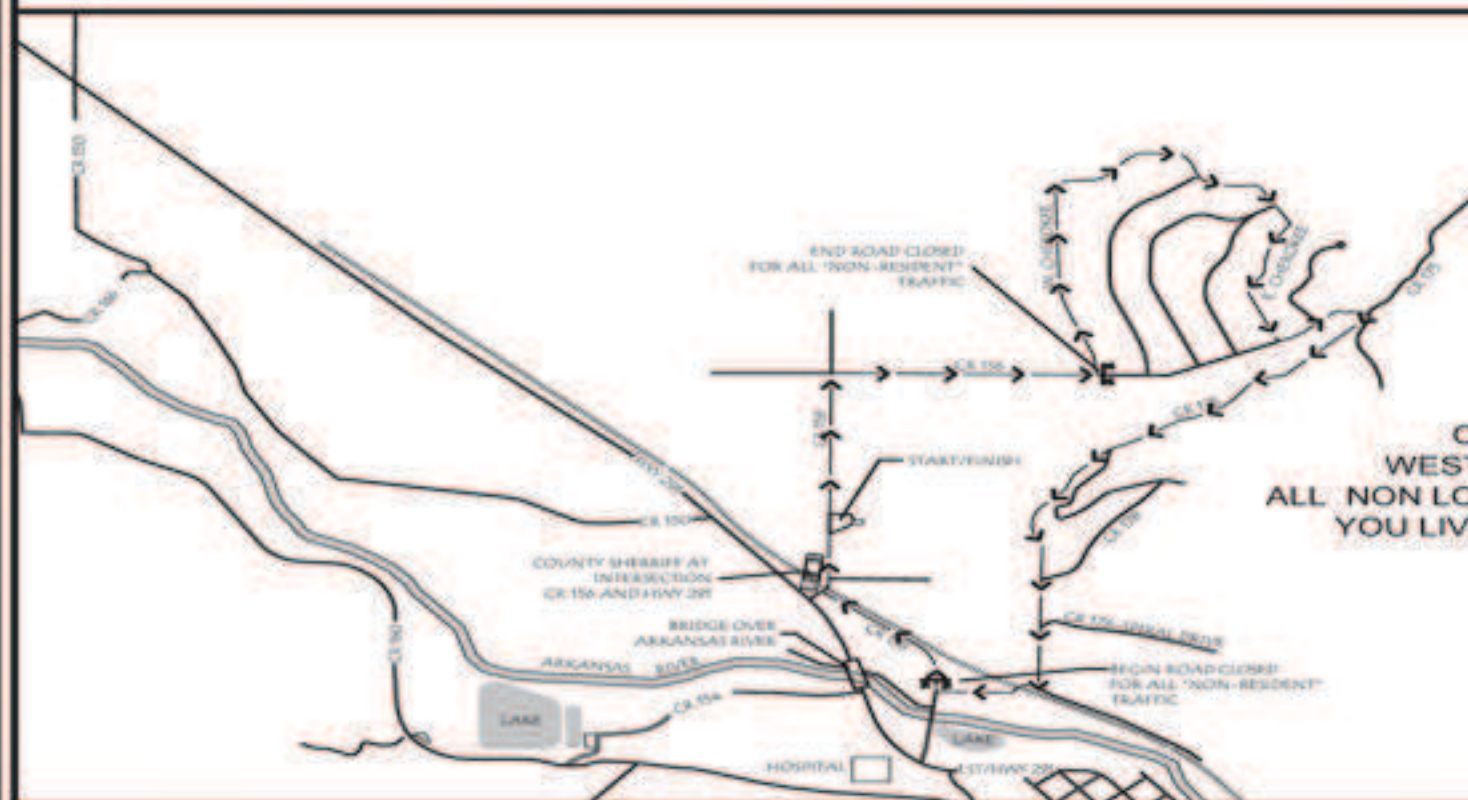

STREET CLOSURES FOR THE 2015 SALIDA CLASSIC · JULY 17 - 19

STREET CLOSURE
FOR STREET CLOSURE INFORMATION CALL
THE CITY OF SALIDA POLICE AT 539-6880

SATURDAY, JULY 18
BICYCLE EVENT STREET CLOSURE

E, F AND G STREETS
DOWNTOWN AND THE CROSS STREETS FROM 3RD TO 8TH
WILL BE CLOSED FROM 7AM UNTIL 7PM. PLEASE PARK ON
ADJACENT STREETS. CARS PARKED ON THESE STREETS
SATURDAY MORNING WILL BE TOWED.

SUNDAY, JULY 19
BICYCLE EVENT

COUNTY ROAD 153, 156, 175 AND
WEST AND EAST CHEROKEE CLOSED TO
ALL NON LOCAL TRAFFIC FROM 7AM TO 6PM. UNLESS
YOU LIVE ON THESE STREETS, PLEASE USE AN
ALTERNATE ROUTE.