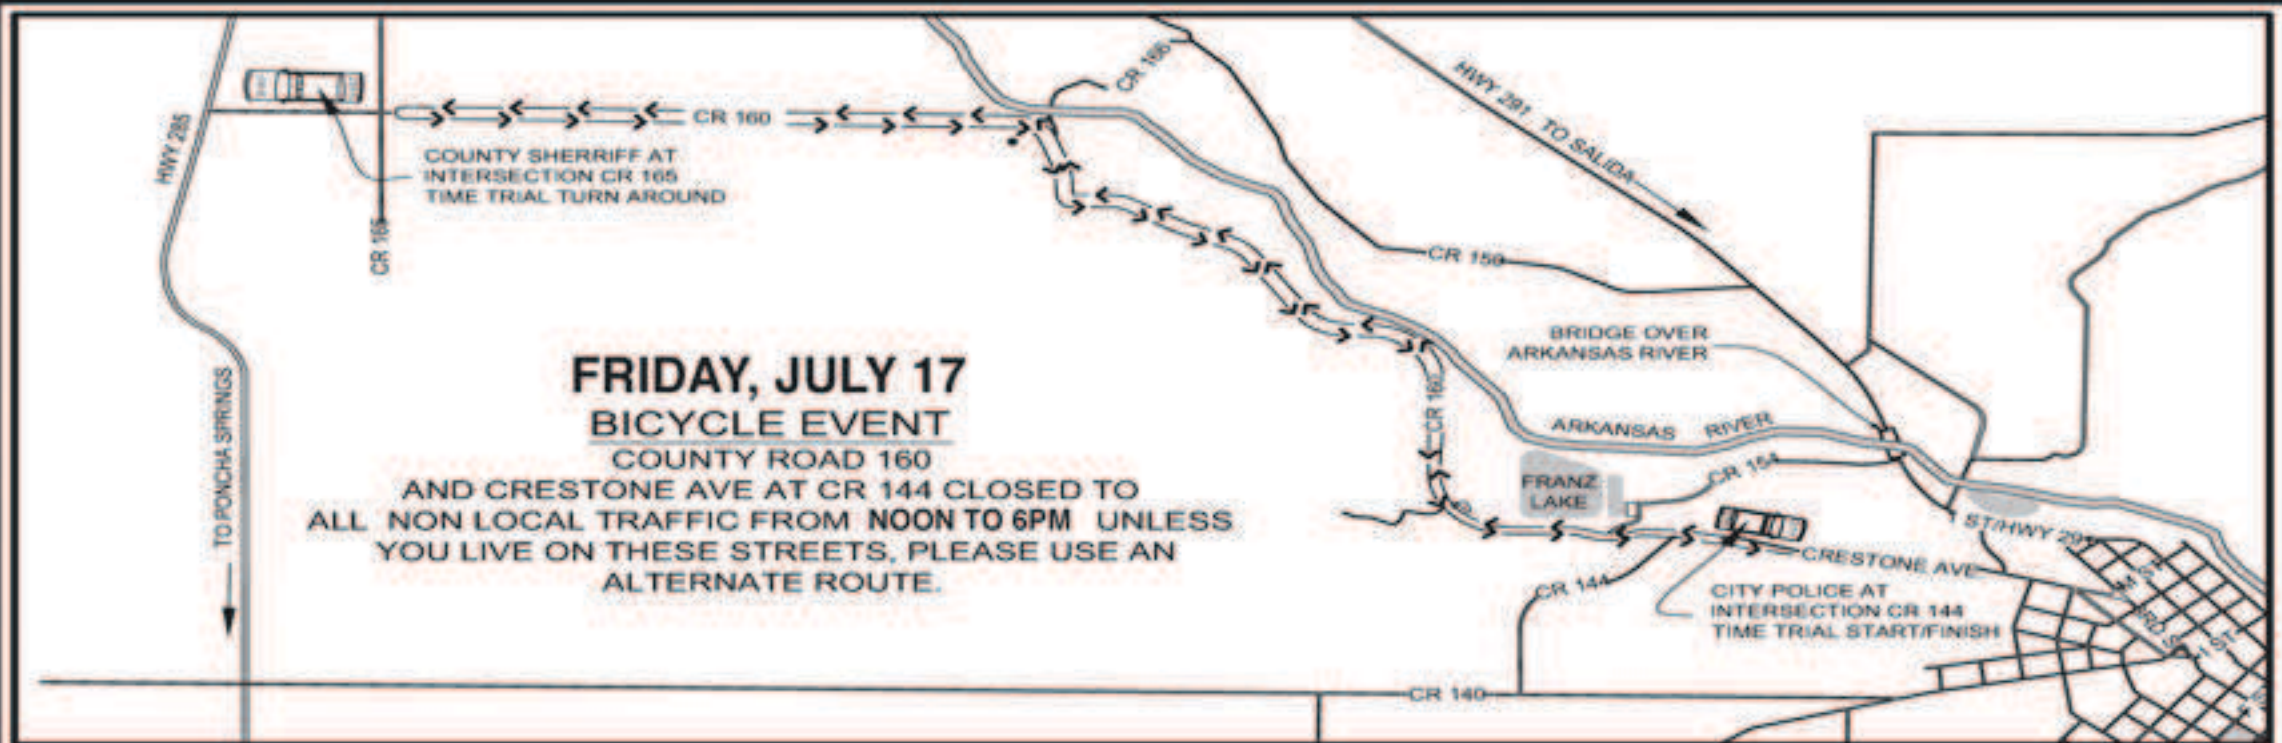

STREET CLOSURES FOR THE 2015 SALIDA CLASSIC · JULY 17 - 19

STREET CLOSURE
FOR STREET CLOSURE INFORMATION CALL
THE CITY OF SALIDA POLICE AT 539-6880

SATURDAY, JULY 18
BICYCLE EVENT STREET CLOSURE

E, F AND G STREETS
DOWNTOWN AND THE CROSS STREETS FROM 3RD TO 8TH
WILL BE CLOSED FROM 7AM UNTIL 7PM. PLEASE PARK ON
ADJACENT STREETS. CARS PARKED ON THESE STREETS
SATURDAY MORNING WILL BE TOWED.

SUNDAY, JULY 19
BICYCLE EVENT

COUNTY ROAD 153, 156, 175 AND
WEST AND EAST CHEROKEE CLOSED TO
ALL NON LOCAL TRAFFIC FROM 7AM TO 6PM. UNLESS
YOU LIVE ON THESE STREETS, PLEASE USE AN
ALTERNATE ROUTE.