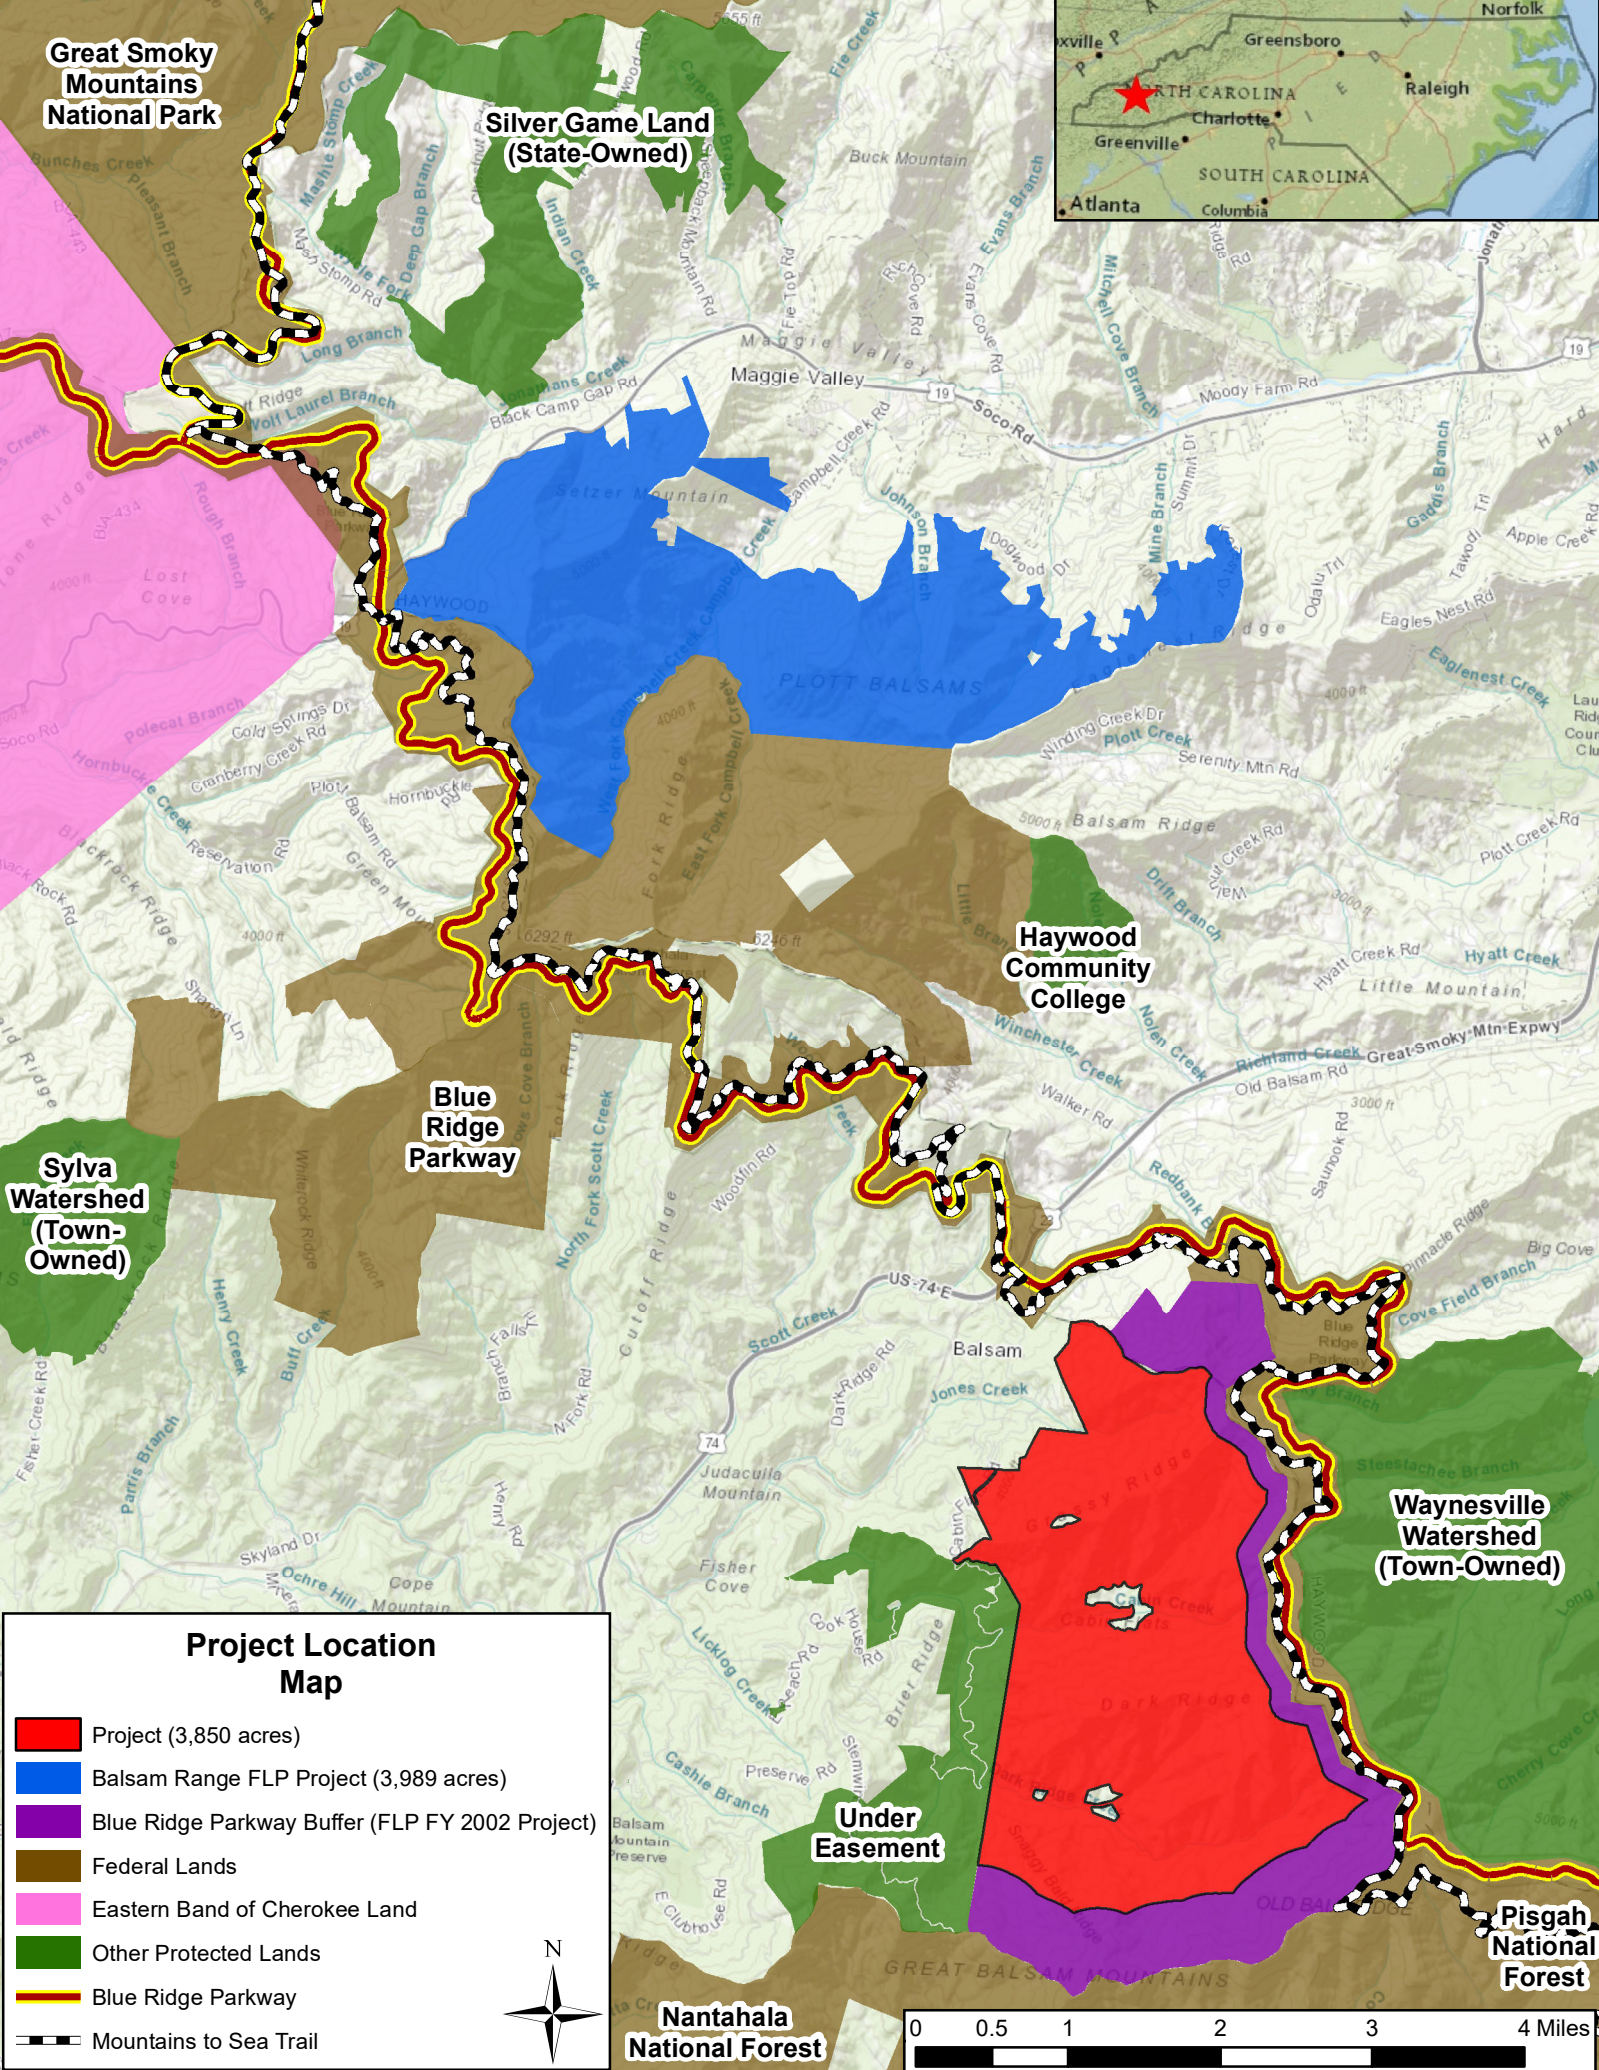

Great Smoky
Mountains
National Park

Silver Game Land
(State-Owned)

**Project Location
Map**

- Project (3,850 acres)
- Balsam Range FLP Project (3,989 acres)
- Blue Ridge Parkway Buffer (FLP FY 2002 Project)
- Federal Lands
- Eastern Band of Cherokee Land
- Other Protected Lands
- Blue Ridge Parkway
- Mountains to Sea Trail

Nantahala
National Forest

Haywood
Community
College

Blue Ridge
Parkway

Sylva
Watershed
(Town-Owned)

Waynesville
Watershed
(Town-Owned)

Pisgah
National
Forest