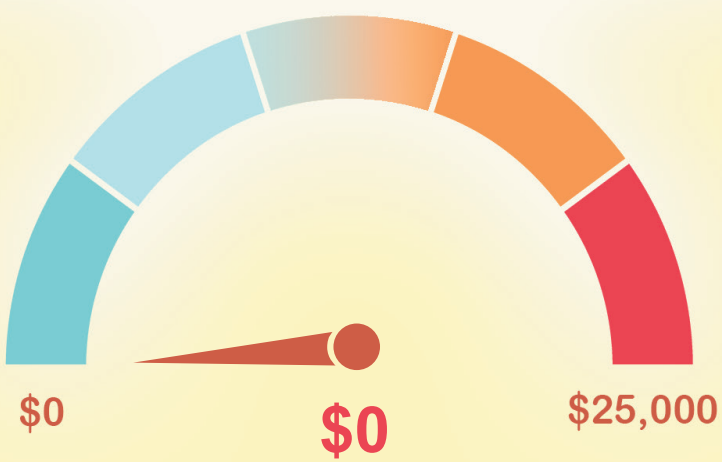

Winter Warmth

C A M P A I G N

Supplemental Heating Assistance for Neighbors in Need
Together, we can make a difference.

SEND DONATIONS TO :
The Mountaineer Holiday Challenge,
220 N. Main, Waynesville, NC 28786,
or donate online at Mountain Projects.