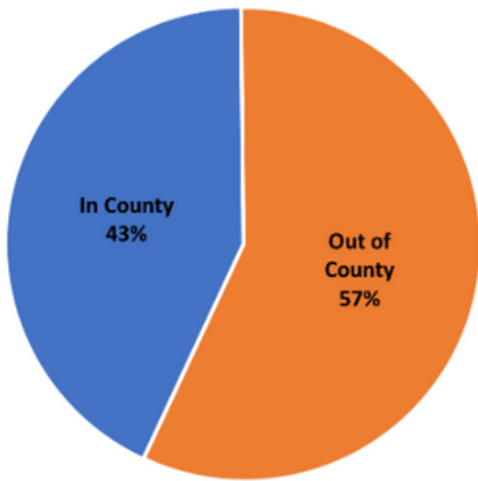

15th Annual “Shop Wyoming & Win” Results (2025-2026)

- 335 Shoppers
- 11 Drop Box Locations
- \$ 534,287.86 in Total Purchases
- \$ 42,743.03 Sales Tax Generated (est.)

In County vs. Out of Wyoming County