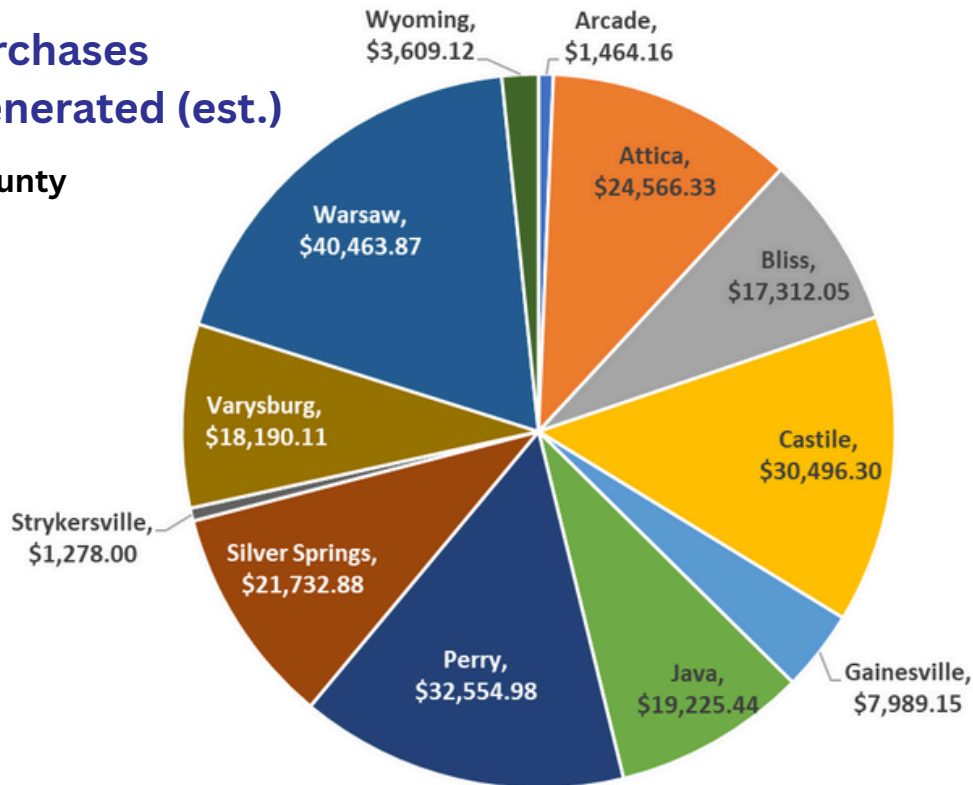

15th Annual “Shop Wyoming & Win” Results (2025-2026)

- 335 Shoppers
- 11 Drop Box Locations
- \$ 534,287.86 in Total Purchases
- \$ 42,743.03 Sales Tax Generated (est.)

In County vs. Out of Wyoming County

Spend by County

Wyoming County Purchases

We give special thanks to the following businesses for their participation and prize donations!

- Ace Hardware**
- Amber Lantern Brewing Company**
- Arts Council for Wyoming County**
- Bought n’ Soled**
- Family Furniture & Eleven Covington**
- Glen Iris Inn**
- Harding’s Furniture & Mattress**
- Studio Cafe**
- Trillium Nature Center**
- Zimmer Footwear**