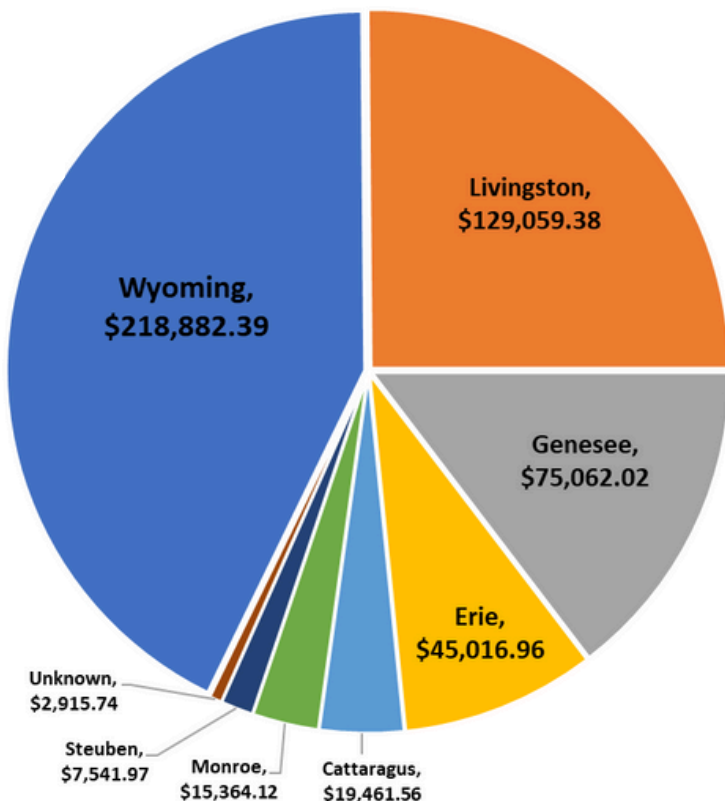

Spend by County