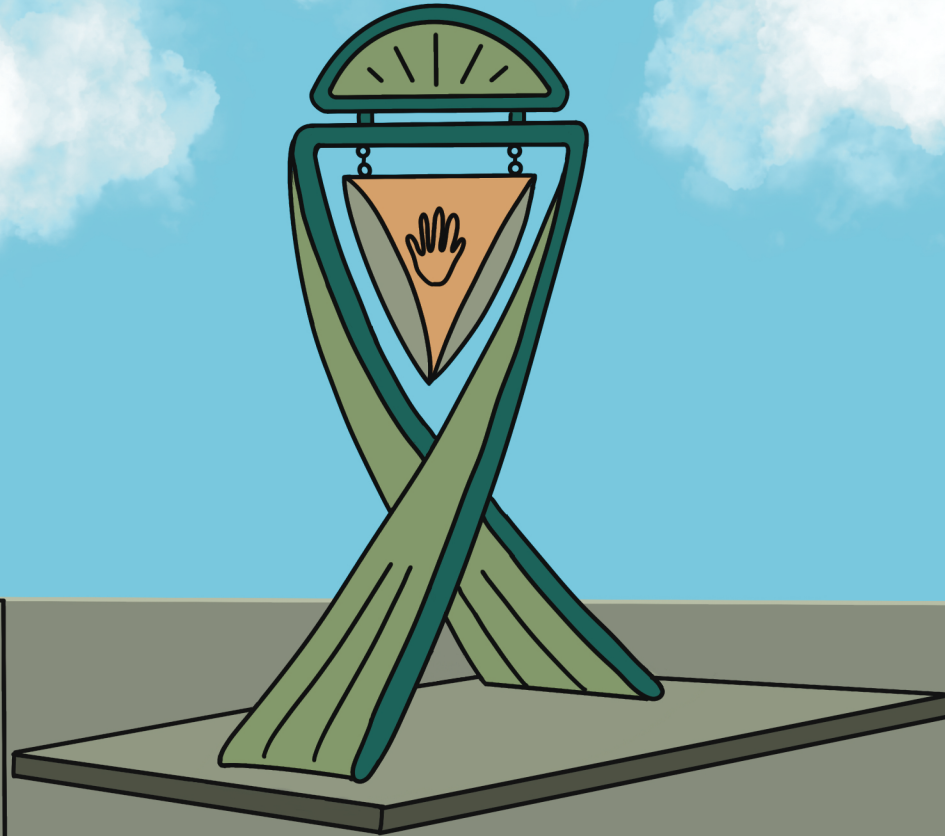

# "Verdi's Path" by James Cole

Head on profile

Verdi's Path is a steel sculpture made of steel tubing and 1/8 sheet steel. 2 sweeping legs frame a triangular gong as the main focal point. 6 ft tall and roughly 3 ft wide sculpture welded to a roughly 3 ft by 3 ft steel base.