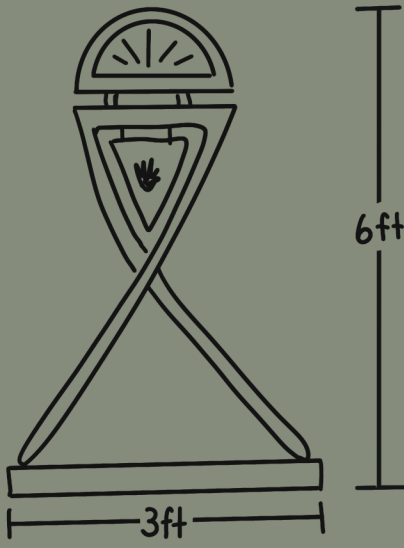

# "Verdi's Path" by James Cole

Head on profile

Verdi's Path is a steel sculpture made of steel tubing and 1/8 sheet steel. 2 sweeping legs frame a triangular gong as the main focal point. 6 ft tall and roughly 3 ft wide sculpture welded to a roughly 3 ft by 3 ft steel base.