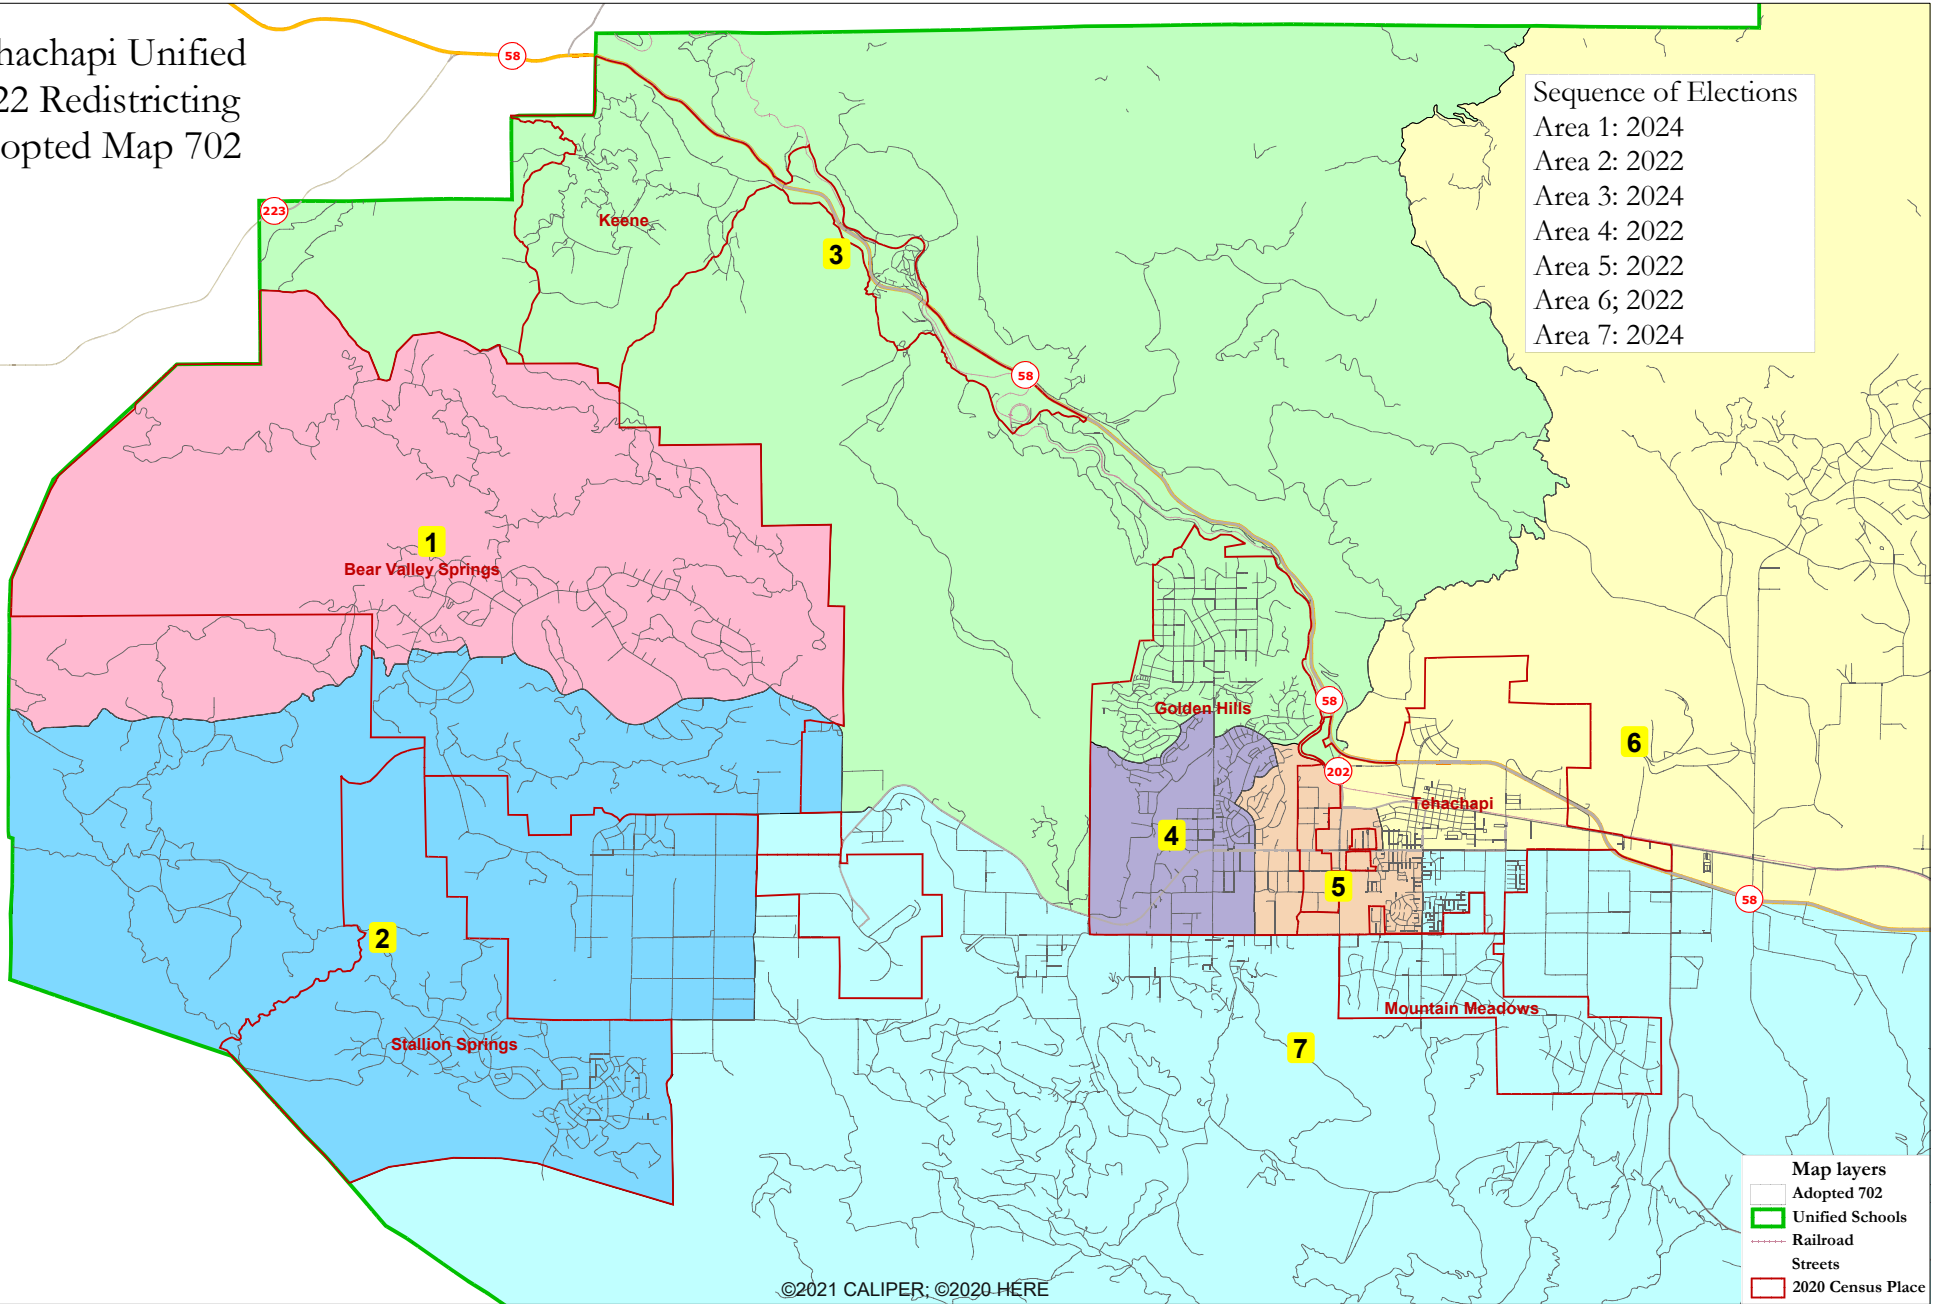

Tehachapi Unified
2022 Redistricting
Adopted Map 702

Sequence of Elections
Area 1: 2024
Area 2: 2022
Area 3: 2024
Area 4: 2022
Area 5: 2022
Area 6; 2022
Area 7: 2024

Map layers
Adopted 702
Unified Schools
Railroad
Streets
2020 Census Place