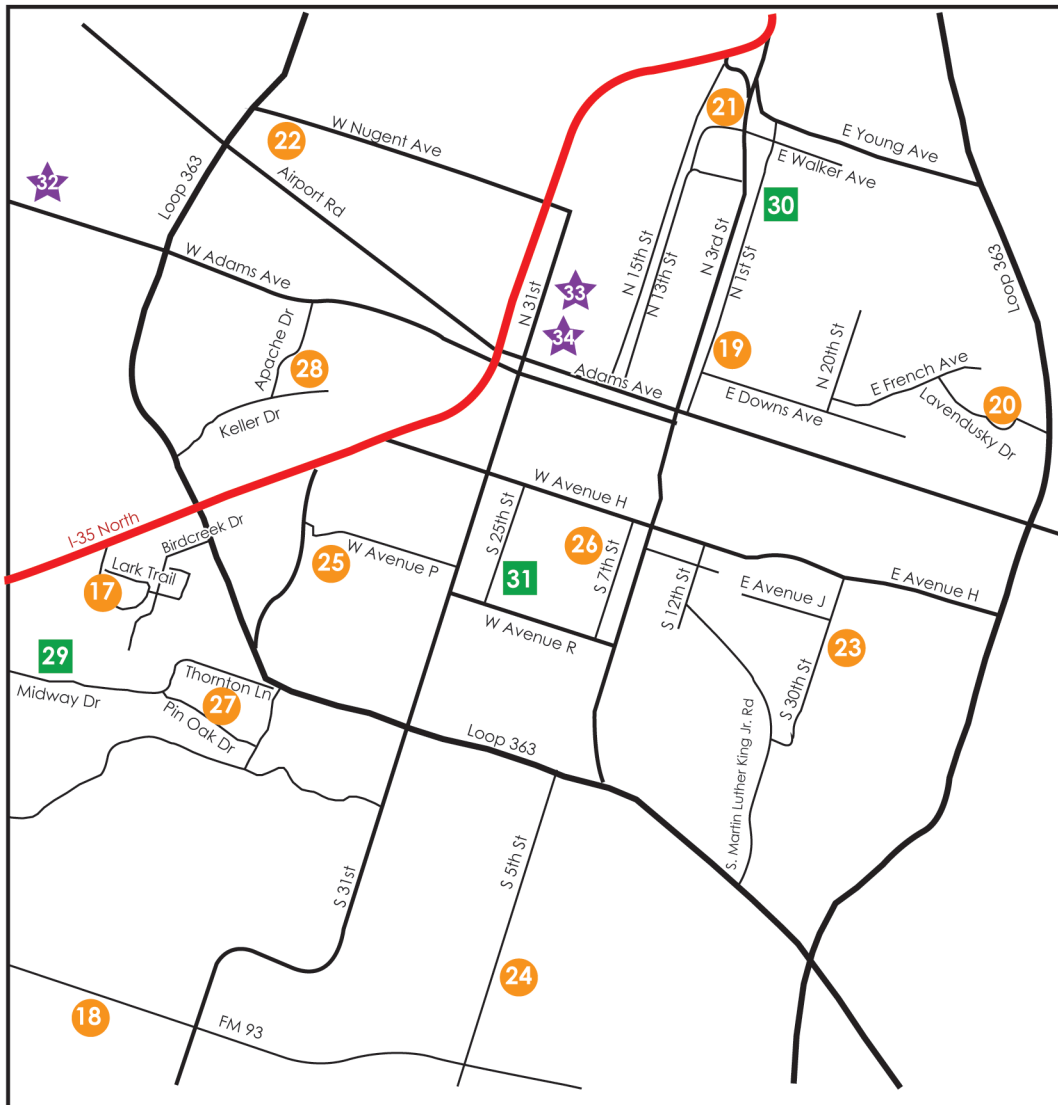

Cater Elementary	K-5	17
4111 Lark Tr, Temple 76502		
Central Texas Christian School	K-12	18
4141 W FM 93, Temple 76502		
Christ Church School	PK-6	19
317 N. 1st St, Temple 76501		
Hector P Garcia Elementary	K-5	20
2525 Lavendusky Dr, Temple 76501		
Jefferson Elementary	K-5	21
400 W. Walker, Temple 76501		
Kennedy-Powell Elementary	PK-5	22
3707 W. Nugent Ave, Temple 76504		
Meredith-Dunbar Early Childhood	PK	23
1717 E. Avenue J, Temple 76501		
Raye-Allen Elementary	K-5	24
5015 S. 5th St, Temple 76502		
Scott Elementary	K-5	25
2301 W. Avenue P, Temple 76504		

St. Marys School	PK-8	26
1019 S. 7th St, Temple, TX 76504		
Thornton Elementary	K-5	27
2900 Pin Oak Dr, Temple 76502		
Western Hills Elementary	K-5	28
600 Arapaho Dr, Temple 76504		
Bonham Middle School	6-8	29
4600 Midway Dr, Temple 76502		
Lamar Middle School	6-8	30
2120 N. 1st St, Temple 76501		
Travis Middle School Science Academy	6-8	31
1551 S 25th St, Temple, TX 76504		
Holy Trinity High School	9-12	32
6608 W. Adams Ave, Temple 76501		
Temple High School	9-12	33
415 N. 31st St, Temple 76504		
Fred W. Edwards Academy	9-12	34
1414 W. Barton Ave, Temple 76504		

● Elementary School	■ Middle School	★ High School
---	--	---

TEMPLE ISD

AREA SCHOOLS

for more info visit tisd.org