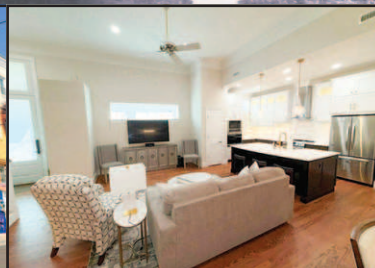

\$290,000

NEW LISTING

MLS#110236 3137 IVANHOE ROAD FRIES, VA 24330

- ◆ Meticulously Maintained Three Bedroom Home Plus Guest House On Three Private Acres Near The Beautiful New River In Fries Virginia
- ◆ Open Concept Floor Plan Perfect For Entertaining Features Large Walk In Closets And Bonus Monitor Space Heater System
- ◆ Wooded Ridgetop Property Offers Separate Lot With Great Development Potential For Additional Homesites Or Fenced Horse Trail Riding Areas

\$849,000

NEW LISTING

MLS#110169 120 TAZEVELL STREET WYTHEVILLE, VA 24382

- ◆ Elegantly Renovated Residential Conversion In Historic Downtown Wytheville Features Over Two Thousand Three Hundred Square Feet Of Stylish Multi Level Living Space With Premium Finishes
- ◆ Gourmet Kitchen With Custom Cabinetry And Wet Bar Flows Into An Expansive Entertaining Area While Separate Staircases Lead To Private Luxury Suites
- ◆ This Unique Metropolitan Property Includes A Single Car Garage And Large Basement Just Steps Away From Vibrant Main Street Restaurants And Entertainment