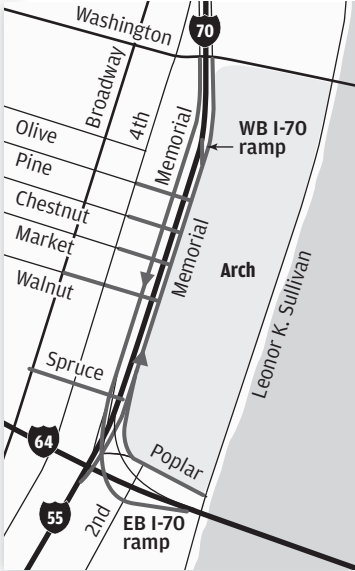

## FAIR ST. LOUIS STREET CLOSINGS

### Closed through Tuesday, 6 a.m.

- Northbound Memorial Drive from exit off I-70 from Poplar Street Bridge and exit off I-55/70 on to northbound Memorial Drive to Washington Ave., including ramps onto westbound I-70
- Poplar from Memorial to Leonor K. Sullivan

### Friday 6 p.m. through Tuesday 6 a.m.

- Southbound Memorial Drive from Washington Ave. to Spruce, including ramp onto eastbound I-70, over the Poplar Street Bridge
- Spruce and Walnut from Broadway to northbound Memorial Drive
- Market, Chestnut and Pine from 4th Street to northbound Memorial Drive
- All streets east of 3rd Street between Chouteau Ave. and Poplar St. will be limited access only.

## DOWNTOWN PARADE STREET CLOSINGS

The parade will begin at 10 a.m. today.