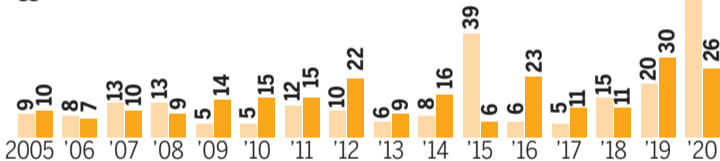

Downtown crime

Two categories of crime, aggravated assault and robbery, have soared in downtown St. Louis in recent months.

Aggravated assault

Robberies