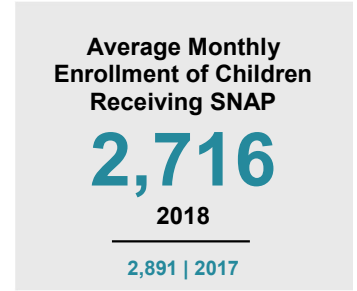

STEELE COUNTY

2019 COUNTY FACT SHEET

Minnesota

Child Population: **1,298,657**
 Birth Rate per 1,000: **13**
 Median Family Income: **\$68,364**

Steele

Child Population: **9,300**
 Birth Rate per 1,000: **11.4**
 Median Family Income: **\$60,619**