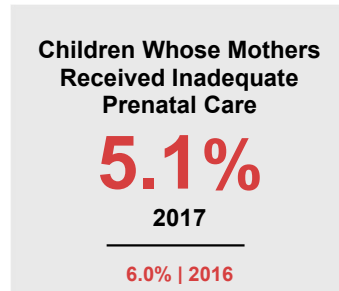

STEELE COUNTY

2019 COUNTY FACT SHEET

Minnesota

Child Population: **1,298,657**
 Birth Rate per 1,000: **13**
 Median Family Income: **\$68,364**

Steele

Child Population: **9,300**
 Birth Rate per 1,000: **11.4**
 Median Family Income: **\$60,619**