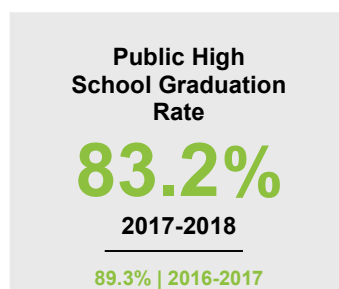

STEELE COUNTY

2019 COUNTY FACT SHEET

Minnesota

Child Population: **1,298,657**
 Birth Rate per 1,000: **13**
 Median Family Income: **\$68,364**

Steele

Child Population: **9,300**
 Birth Rate per 1,000: **11.4**
 Median Family Income: **\$60,619**