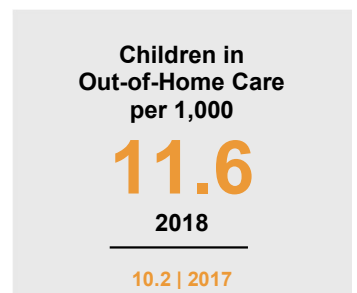

STEELE COUNTY

2019 COUNTY FACT SHEET

Minnesota

Child Population: **1,298,657**
 Birth Rate per 1,000: **13**
 Median Family Income: **\$68,364**

Steele

Child Population: **9,300**
 Birth Rate per 1,000: **11.4**
 Median Family Income: **\$60,619**

KIDS COUNT is a project of the Annie E. Casey Foundation. CDF-MN publishes an annual Minnesota KIDS COUNT Data Book to share trends in child well-being and foster discussion on data-driven solutions to improve child outcomes. To access the Minnesota KIDS COUNT Data Book and all county fact sheets, visit www.cdf-mn.org.