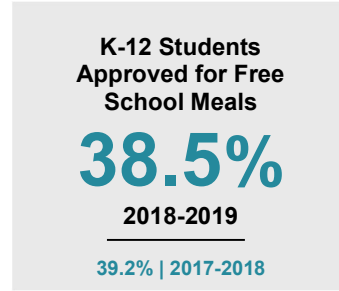

STEELE COUNTY

2019 COUNTY FACT SHEET

Minnesota

Child Population: **1,298,657**
 Birth Rate per 1,000: **13**
 Median Family Income: **\$68,364**

Steele

Child Population: **9,300**
 Birth Rate per 1,000: **11.4**
 Median Family Income: **\$60,619**