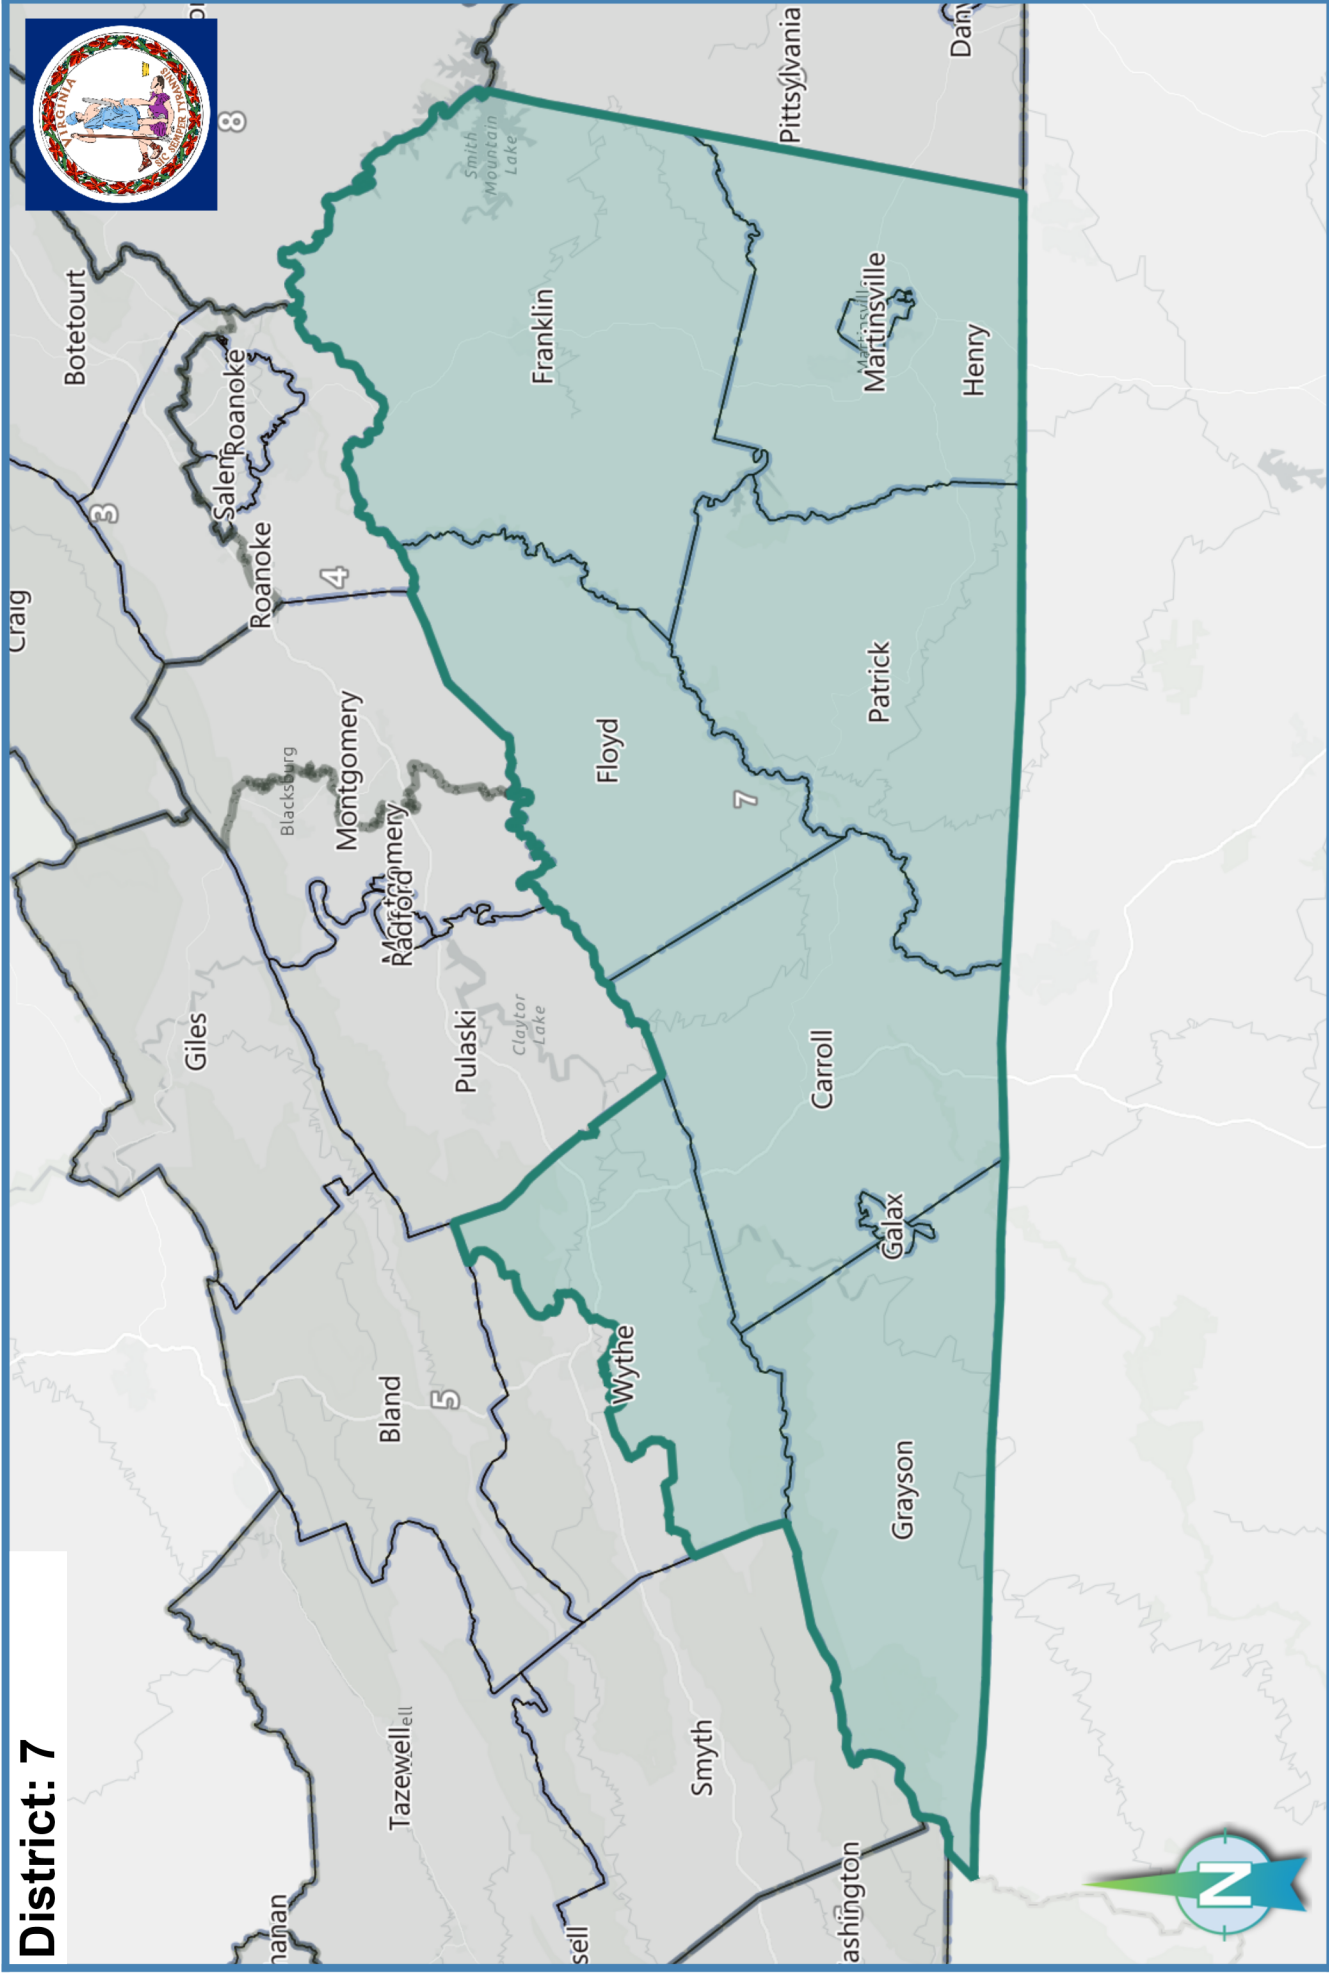

# District: 7

Ideal Population: 215,785      Deviation: 0.85 %      Total Population: 217,620

Based on: 2020 Census Geography, 2020 PL94-171

Map Date: 12/23/2021 2:21:45 PM      Plan Last Edited on: 12/23/2021 2:10:58 PM