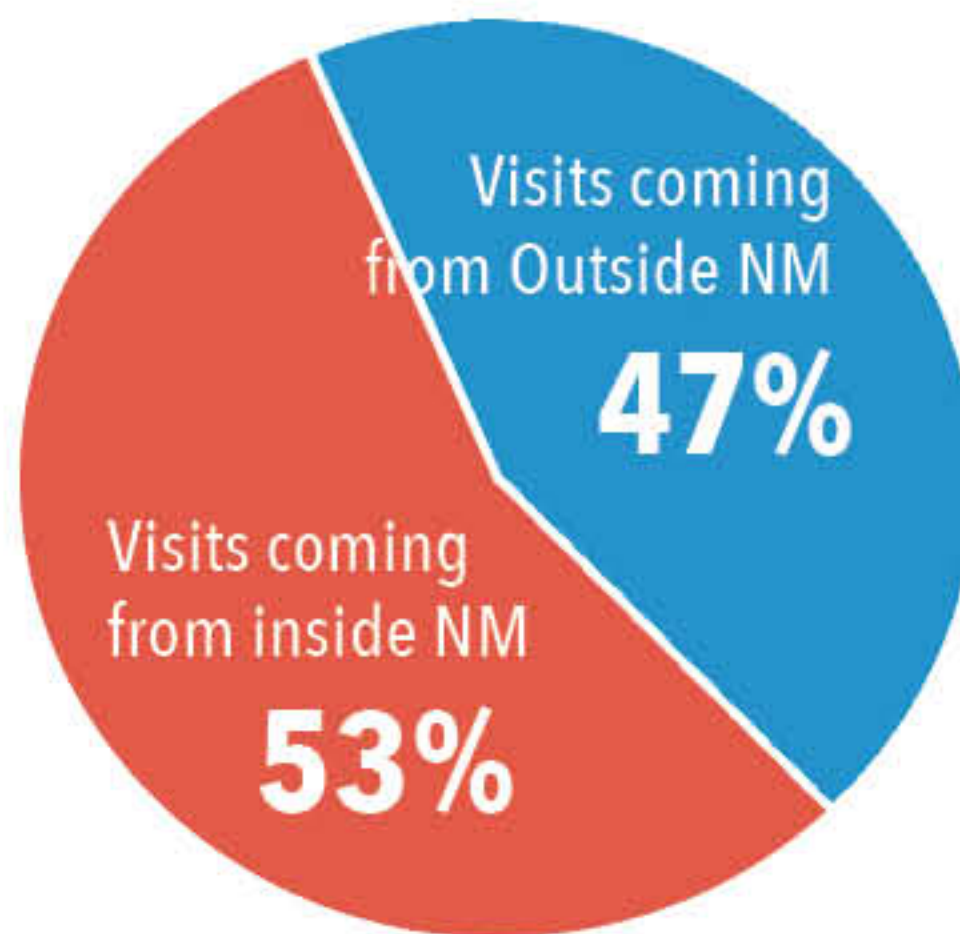

NEWSLETTER SIGN UP

BUY SQUARE REGISTER

PASATIEMPOMAGAZINE.COM

CONTACT US: (505) 995-3852 • ADVERTISING@SFNEWMEXICAN.COM

NORTHERN NEW MEXICO'S #1 NEWS SITE.

Percentage Sessions,
Inside/Outside New Mexico

**Albuquerque
Visitors**
account for 31%
of all sessions (visits)

Based on ABQ IP addresses.

Users – also referred to as “unique visitors.” Sessions – also referred to as “visits.”

Data sample: Aug. 1 – Oct. 29, 2014

- 1.4M** Pageviews Per Month
- 318K** Active Users Per Month
- 3:15** Avg. User Engagement Time
- 61%** Mobile Users

SantaFeNewMexican.com | Google Analytics

TOP 10 VISITING STATES

1. NEW MEXICO
2. TEXAS
3. CALIFORNIA
4. NEVADA
5. COLORADO
6. ARIZONA
7. NEW YORK
8. FLORIDA
9. ILLINOIS
10. WASHINGTON

Advertising in our eNEWSLETTERS