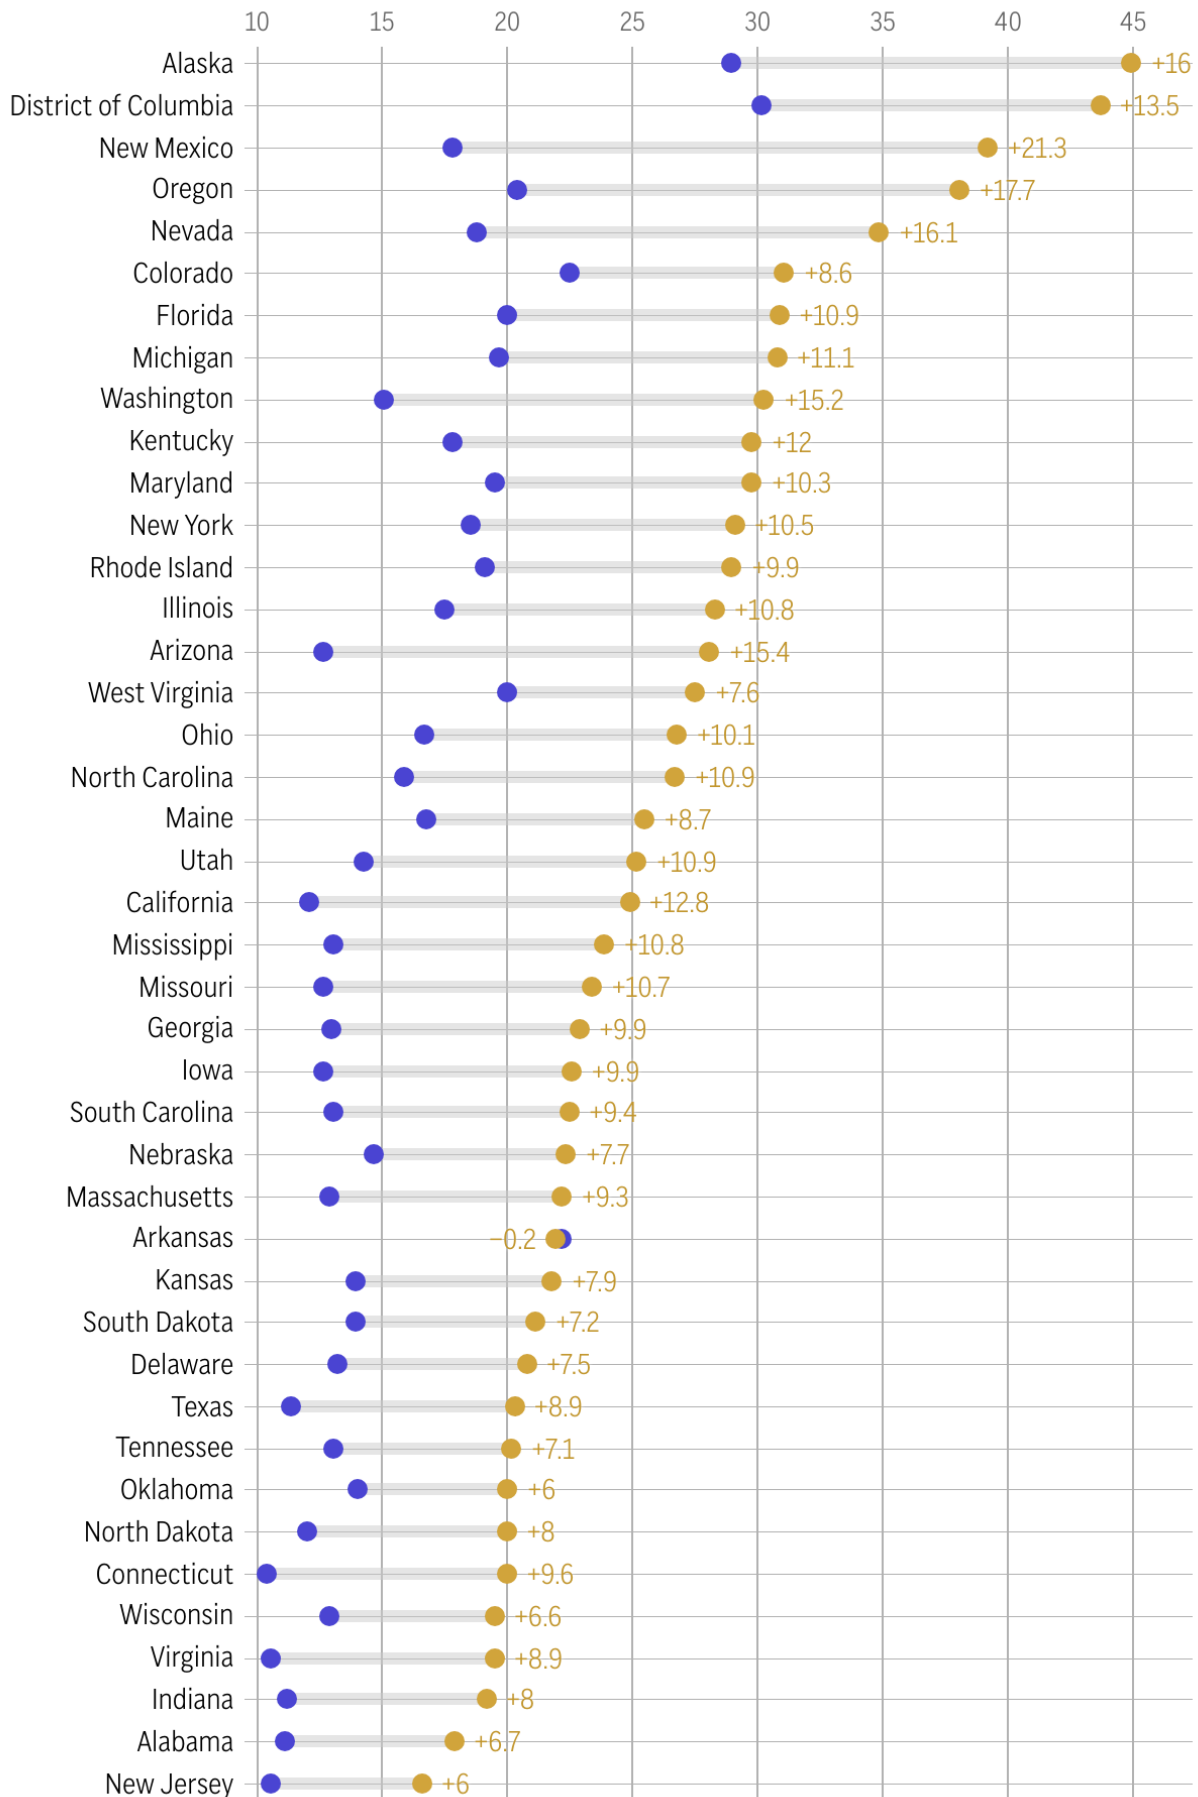

Students are still missing school at record-high rates

Chronic absenteeism rate, 2018-19 versus 2022-23:

The chronic absenteeism rate is the percent of students who miss 10% or more of the school year. Some states are not included because they used a different definition or had missing data.

Source: State departments of education / Graphic: Sharon Lurye and Thomas Dee