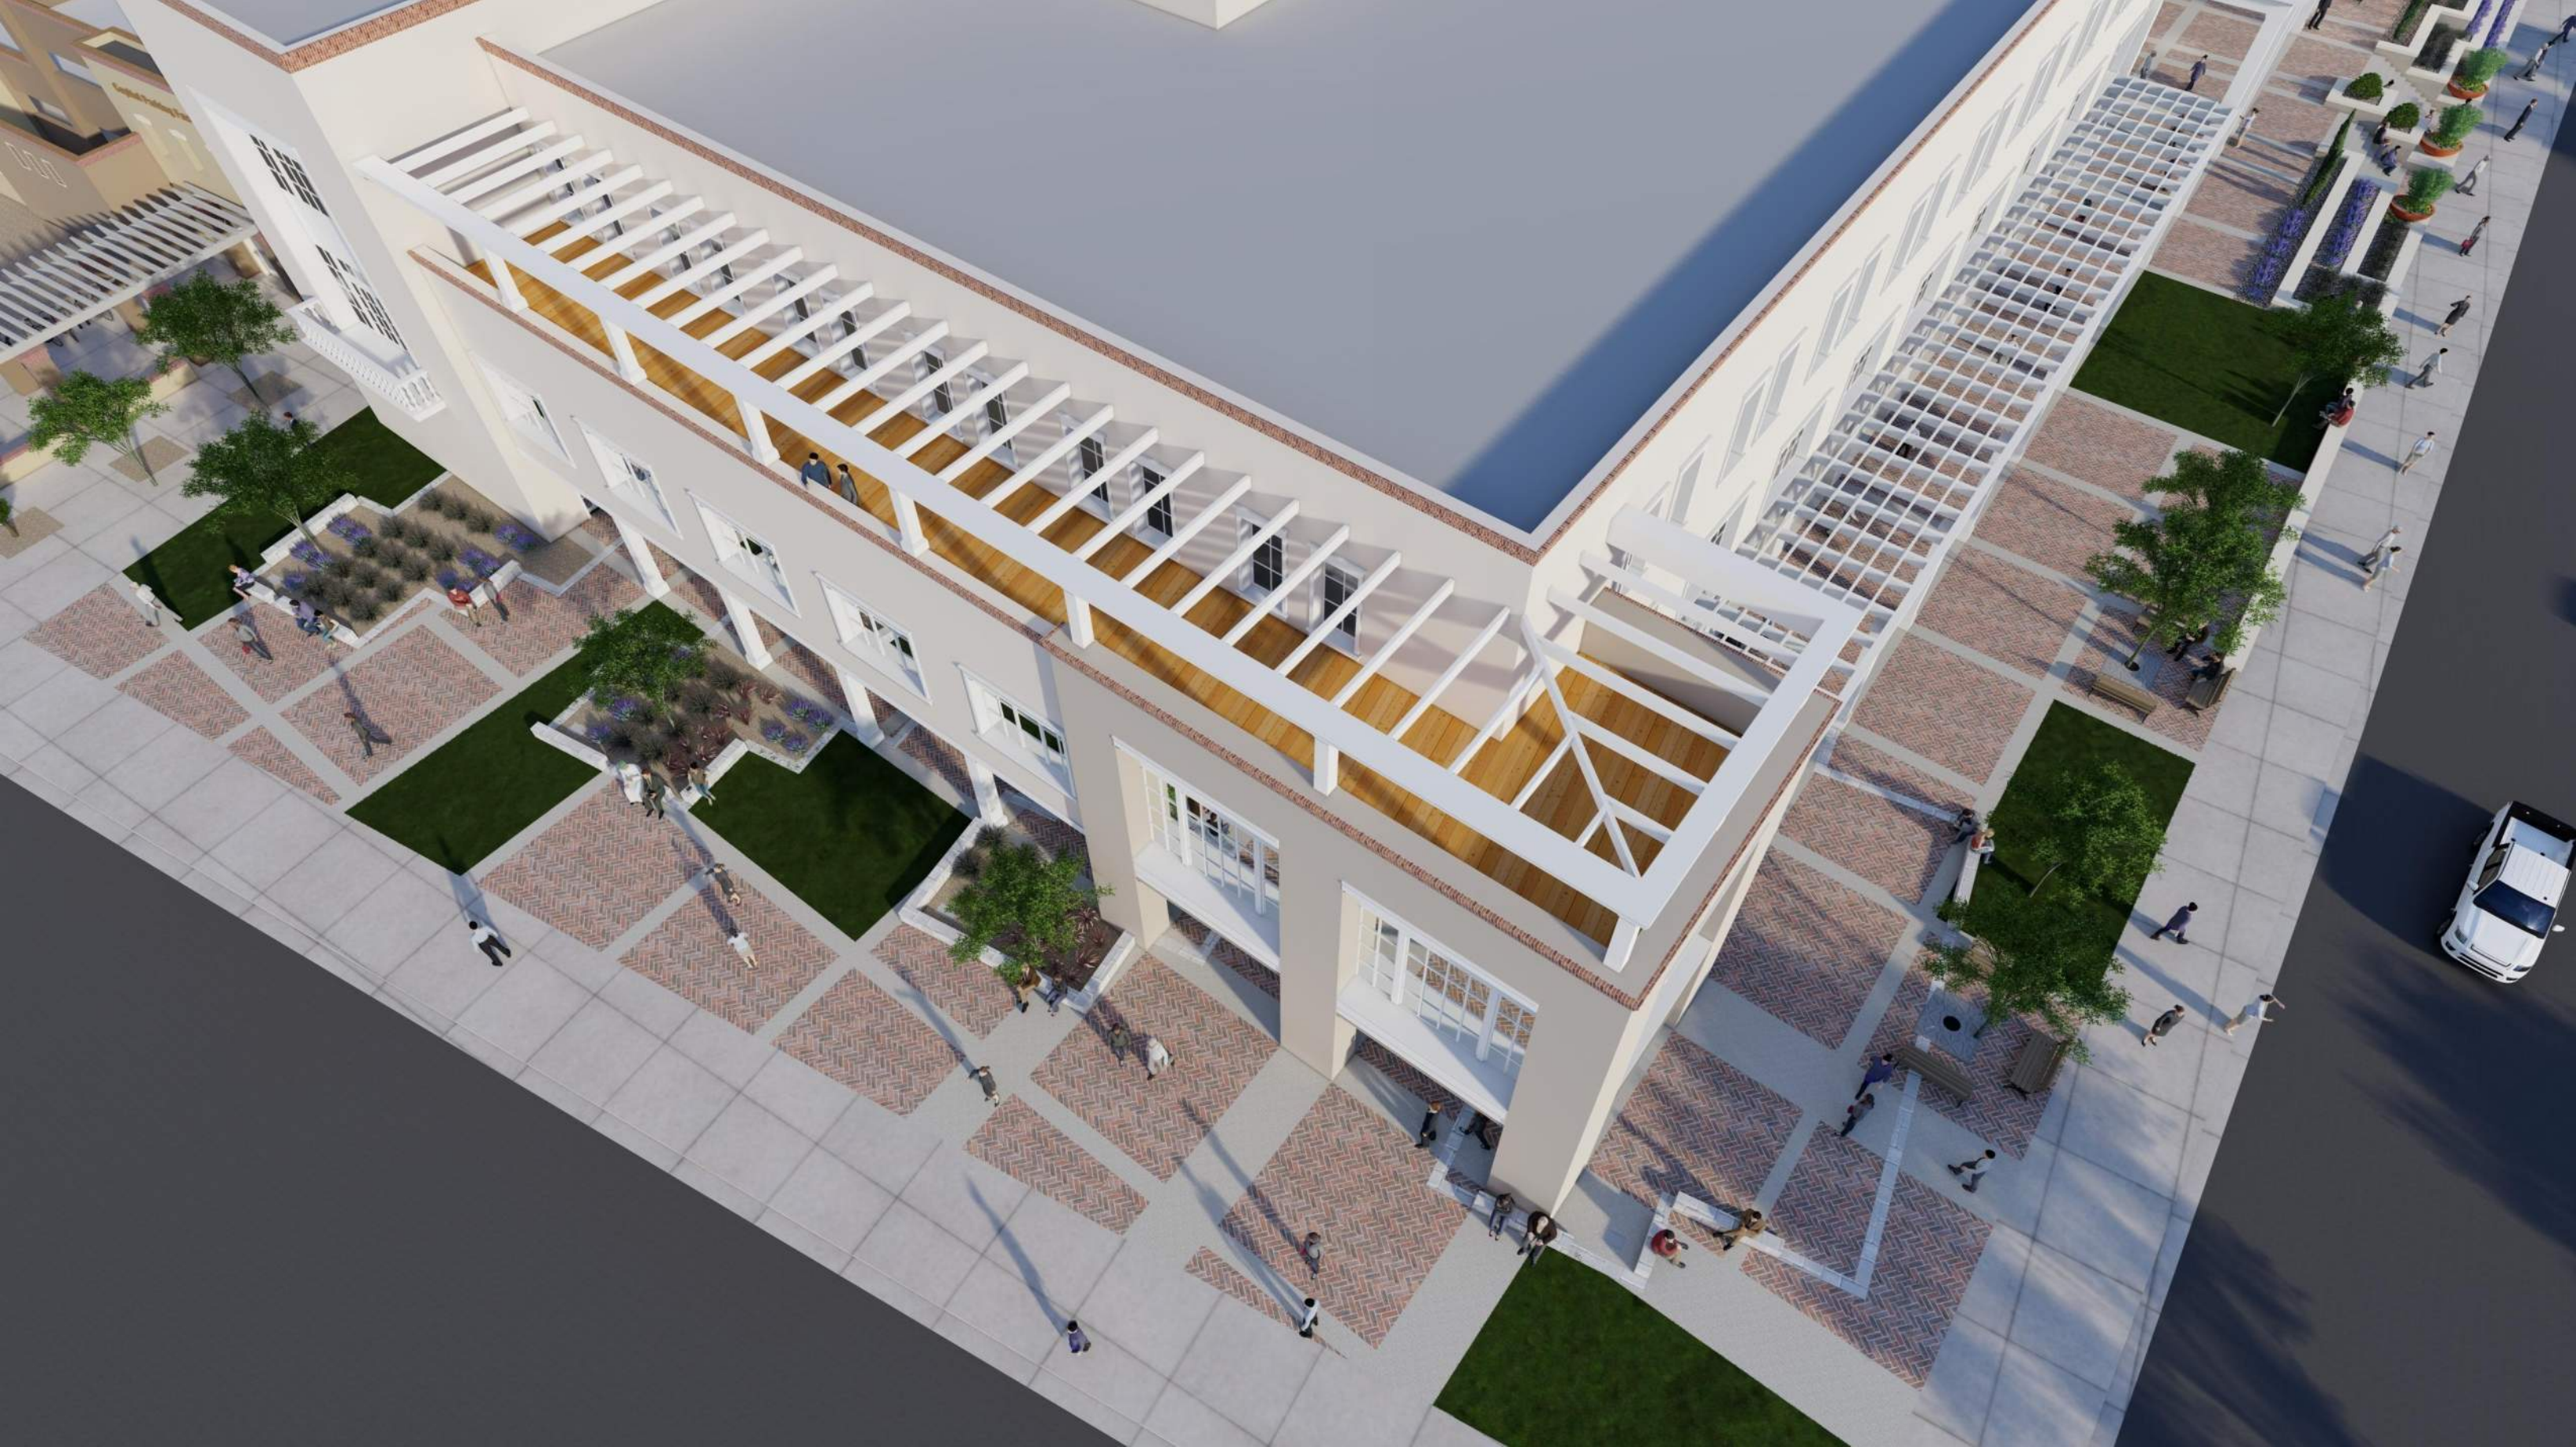

# North Facade

STATE OF NEW MEXICO  
Executive Office Building

Historic Districts Review Board Submittal

August 28, 2023

fbt|architects

# East Facade

STATE OF NEW MEXICO  
Executive Office Building

Historic Districts Review Board Submittal

August 28, 2023

fbt|architects

# West Facade

STATE OF NEW MEXICO  
Executive Office Building

Historic Districts Review Board Submittal

August 28, 2023

fbt|architects

# East Elevation

STATE OF NEW MEXICO  
Executive Office Building

Historic Districts Review Board Submittal

August 28, 2023

fbt|architects