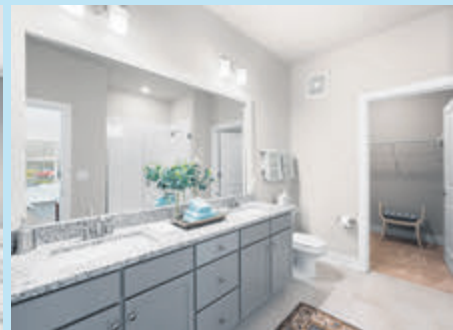

## New Condos From the \$214s

Located in Hanover, just off the Atlee/Elmont Exit

Summer is here and Stony Run has everything you need to take advantage of the weather. The resort-style pool is perfect for swimming laps or simply cooling off under the beautiful blue skies. Tan on the sundeck or warm up in the hot tub. There are so many things for you to enjoy. Come see what Stony Run Condos has to offer!