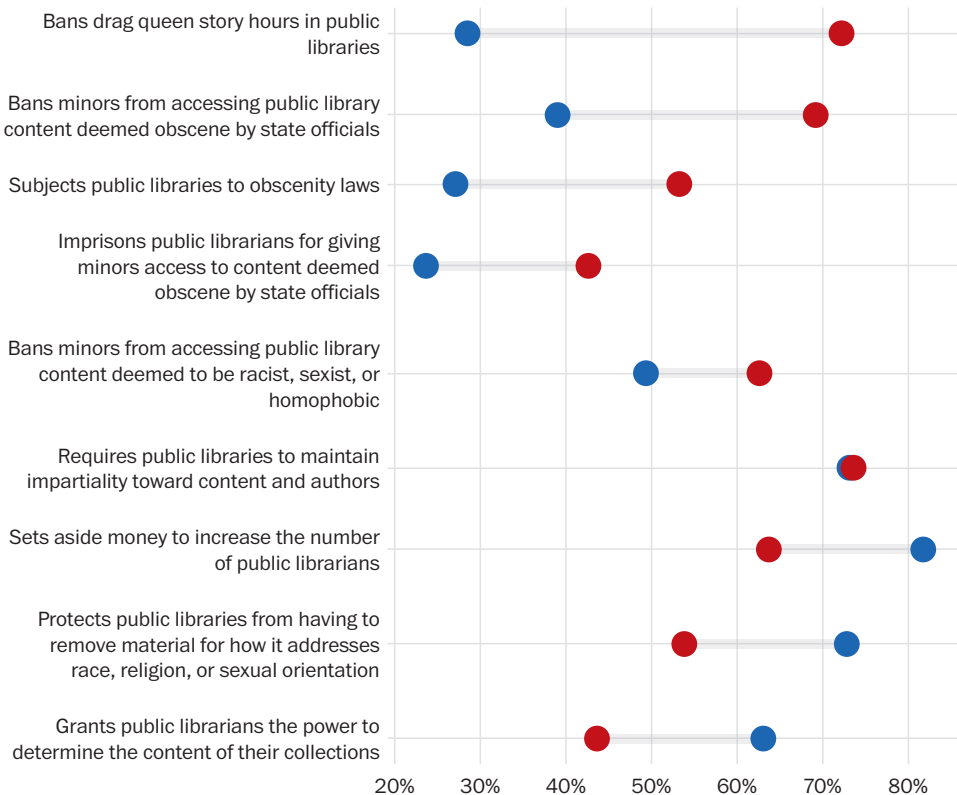

Republicans push library limits; Democrats support protections

Would you support or oppose a law in your state that did the following?

● Democratic ● Republican

Note: Parties include independents who lean in either direction

Source: YouGov online survey of 2,429 U.S. adult citizens conducted April 17 to 23, with a full-sample margin of error of +/- 2.5 percentage points

DEPARTMENT OF DATA / THE WASHINGTON POST