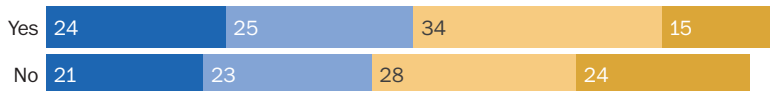

DID YOU VOTE IN 2022?