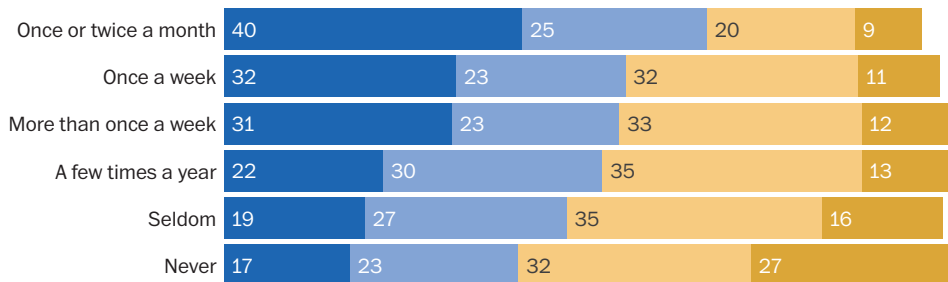

Disengaged or marginalized folks don't visit libraries as much

How often you visit a public library, by demographic or other characteristic

■ Visit the library daily, weekly or monthly
 ■ A few times a year
 ■ Rarely
 ■ Never

EMPLOYMENT

FOLLOW POLITICAL NEWS

DID YOU VOTE IN 2022?

HOW OFTEN DO YOU ATTEND RELIGIOUS SERVICES?

Note: The remainder are folks who aren't sure how often they go to the library

Source: YouGov online survey of 2,429 U.S. adult citizens conducted April 17 to 23, with a full-sample margin of error of +/- 2.5 percentage points