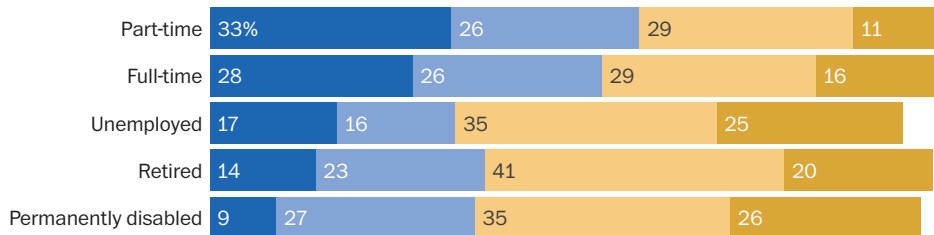

Disengaged or marginalized folks don't visit libraries as much

How often you visit a public library, by demographic or other characteristic

■ Visit the library daily, weekly or monthly
 ■ A few times a year
 ■ Rarely
 ■ Never

EMPLOYMENT

FOLLOW POLITICAL NEWS

DID YOU VOTE IN 2022?

HOW OFTEN DO YOU ATTEND RELIGIOUS SERVICES?

Note: The remainder are folks who aren't sure how often they go to the library

Source: YouGov online survey of 2,429 U.S. adult citizens conducted April 17 to 23, with a full-sample margin of error of +/- 2.5 percentage points