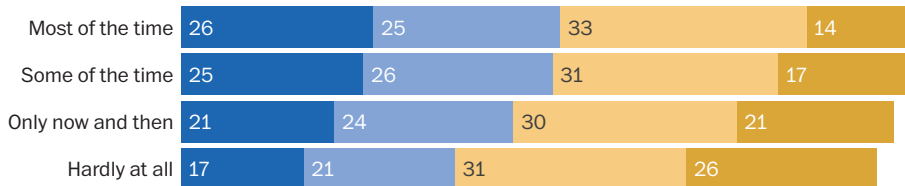

FOLLOW POLITICAL NEWS