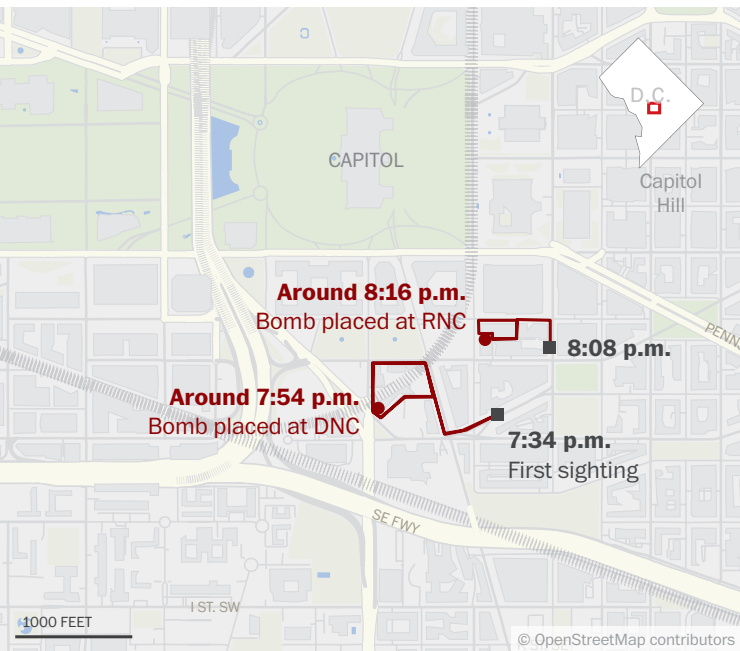

# The pipe bomber's path on the eve of Jan. 6, 2021

— Path of suspect on surveillance video

Source: Federal Bureau of Investigation

PERRY STEIN AND KEVIN UHRMACHER / THE WASHINGTON POST