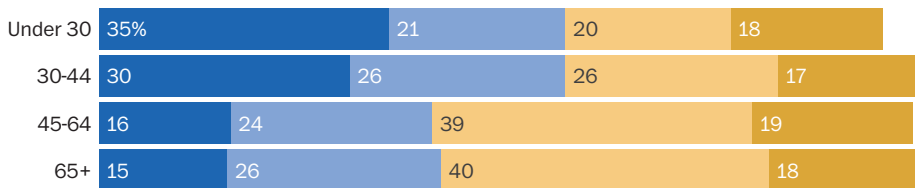

# Groups that lean conservative spend less time in public libraries

How often you visit a public library, by demographic or other characteristic

■ Visit the library daily, weekly or monthly ■ A few times a year ■ Rarely ■ Never

## AGE