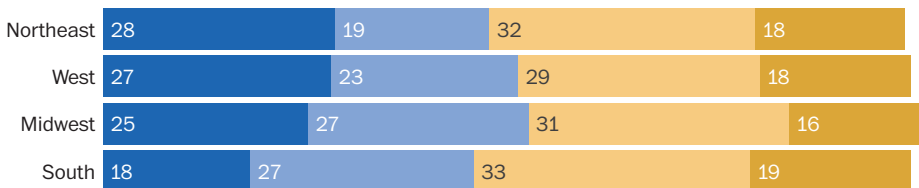

Groups that lean conservative spend less time in public libraries

How often you visit a public library, by demographic or other characteristic

■ Visit the library daily, weekly or monthly ■ A few times a year ■ Rarely ■ Never

AGE

EDUCATION

REGION

RURALITY

Note: The remainder are folks who aren't sure how often they go to the library

Source: YouGov online survey of 2,429 U.S. adult citizens conducted April 17 to 23, with a full-sample margin of error of +/- 2.5 percentage points

DEPARTMENT OF DATA / THE WASHINGTON POST