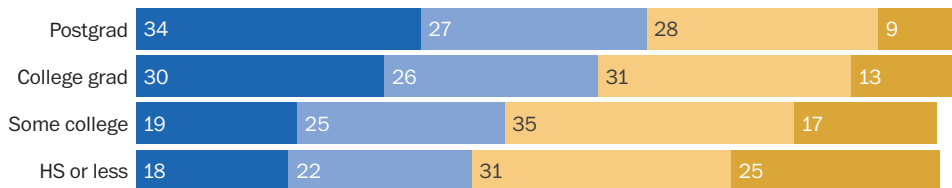

Groups that lean conservative spend less time in public libraries

How often you visit a public library, by demographic or other characteristic

■ Visit the library daily, weekly or monthly ■ A few times a year ■ Rarely ■ Never

AGE

EDUCATION

REGION

RURALITY

Note: The remainder are folks who aren't sure how often they go to the library

Source: YouGov online survey of 2,429 U.S. adult citizens conducted April 17 to 23, with a full-sample margin of error of +/- 2.5 percentage points

DEPARTMENT OF DATA / THE WASHINGTON POST