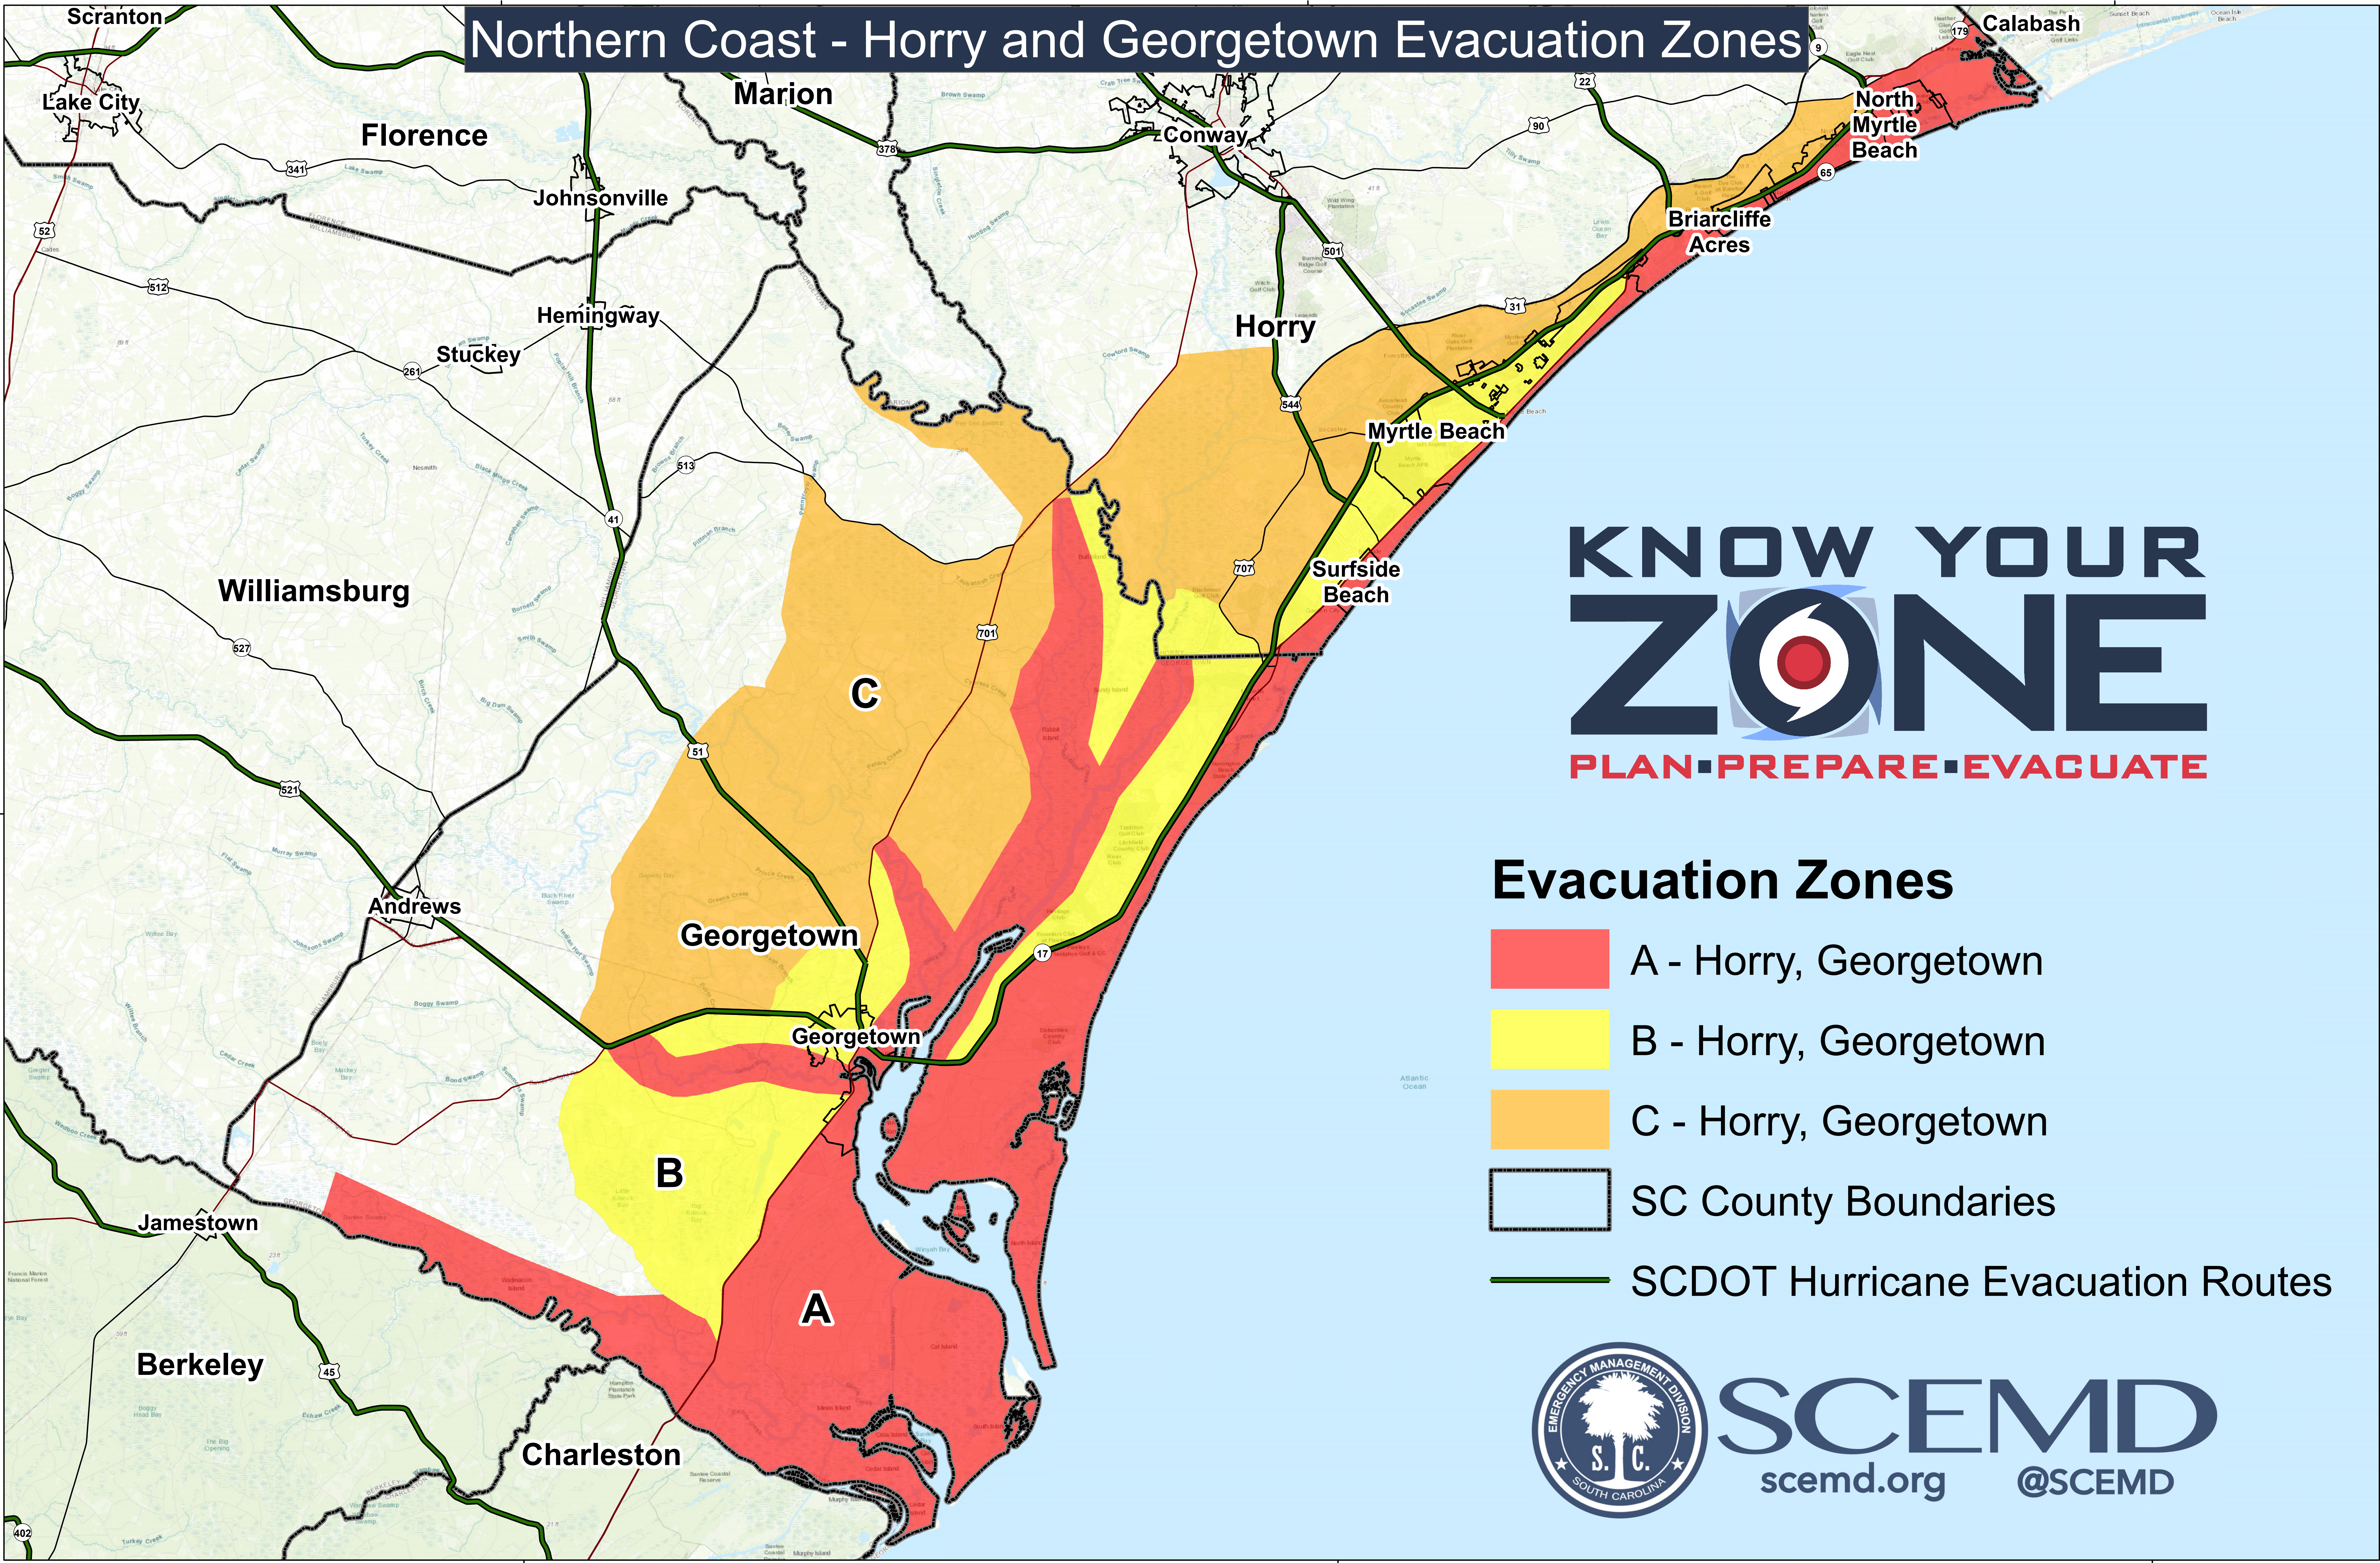

# Northern Coast - Horry and Georgetown Evacuation Zones

**KNOW YOUR ZONE**  
**PLAN · PREPARE · EVACUATE**

## Evacuation Zones

-  A - Horry, Georgetown
-  B - Horry, Georgetown
-  C - Horry, Georgetown
-  SC County Boundaries
-  SCDOT Hurricane Evacuation Routes

**SCEMD**  
 scemd.org @SCEMD

Disclaimer: This map is a graphic representation of data obtained from various sources. All efforts have been made to warrant the accuracy of this map. However, SC EMD disclaims all responsibility and liability for the use of this map.