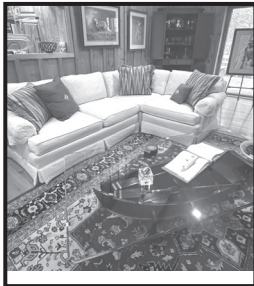

ESTATE SALE

June 18th, 19th, & 20th

Thursday, Friday & Saturday

9AM to 4PM Each Day

The Estate of the late Cliff and Pat Cleage
555 South Maple Avenue - Cookeville

Period furniture, Artwork, Family Quilts
Plus a White Lacquer Tokai Baby Grand Piano!!

Framed Animal prints by Charles Frace' (signed and numbered),
Some Include :The wanderer (Grey Wolf), Alaskan Friend, Watchful,
Wings over America, Double Trouble, Lone Hunter and more

- Empire Duncan Phyfe sofa
- Victorian walnut bed
- Walnut and marble top dresser
- 5pc French provincial bedroom suite
- Cherry accent tables
- Victorian Walnut Eastlake marble top table
- Eastlake carved walnut parlor chair
- Decorator lamps
- Mid-century brass cherub lamps
- Pair velveteen walnut Eastlake chairs
- four poster cherry twin beds
- Italian alabaster table lamp
- Painted floral Ewer
- Queen Anne Silverware chest
- Camel back trunk
- Early Cherry corner cupboard
- Don Eckelberry bird prints
- Singing cardinal print by Don Eckelberry
- Cardinal on Sunflower by Ray Harm
- Signed Oil paintings
- Mid-century Swung Vase
- Royal Austria China Thistle pattern
- Watercolors
- Ornate walnut desk
- Mahogany Secretary desk
- 4 poster King Size Bed
- Novelty Boat w/ Oars Coffee table
- Handmade Cherry drop-leaf table w/ 6 chairs
- Leather wingback Recliner
- Wild Turkey whiskey decanters
- Murano art glass
- Kodak tourist camera
- Wagner Magnalite Roaster
- Crystal table lighter
- Silverplate soup tureen
- Silver-plate trays
- Silver syrup pitcher
- Silver champagne bucket
- Cut glass
- Ladies' handbags
- Cookbooks
- Area wool Rugs
- Christmas collectibles
- Bernina serger
- Bernina sewing machine
- Dynamo McIntire Pool Table
- Whirlpool front loader washer
- Samsung flat screen TV
- Much more too much to mention