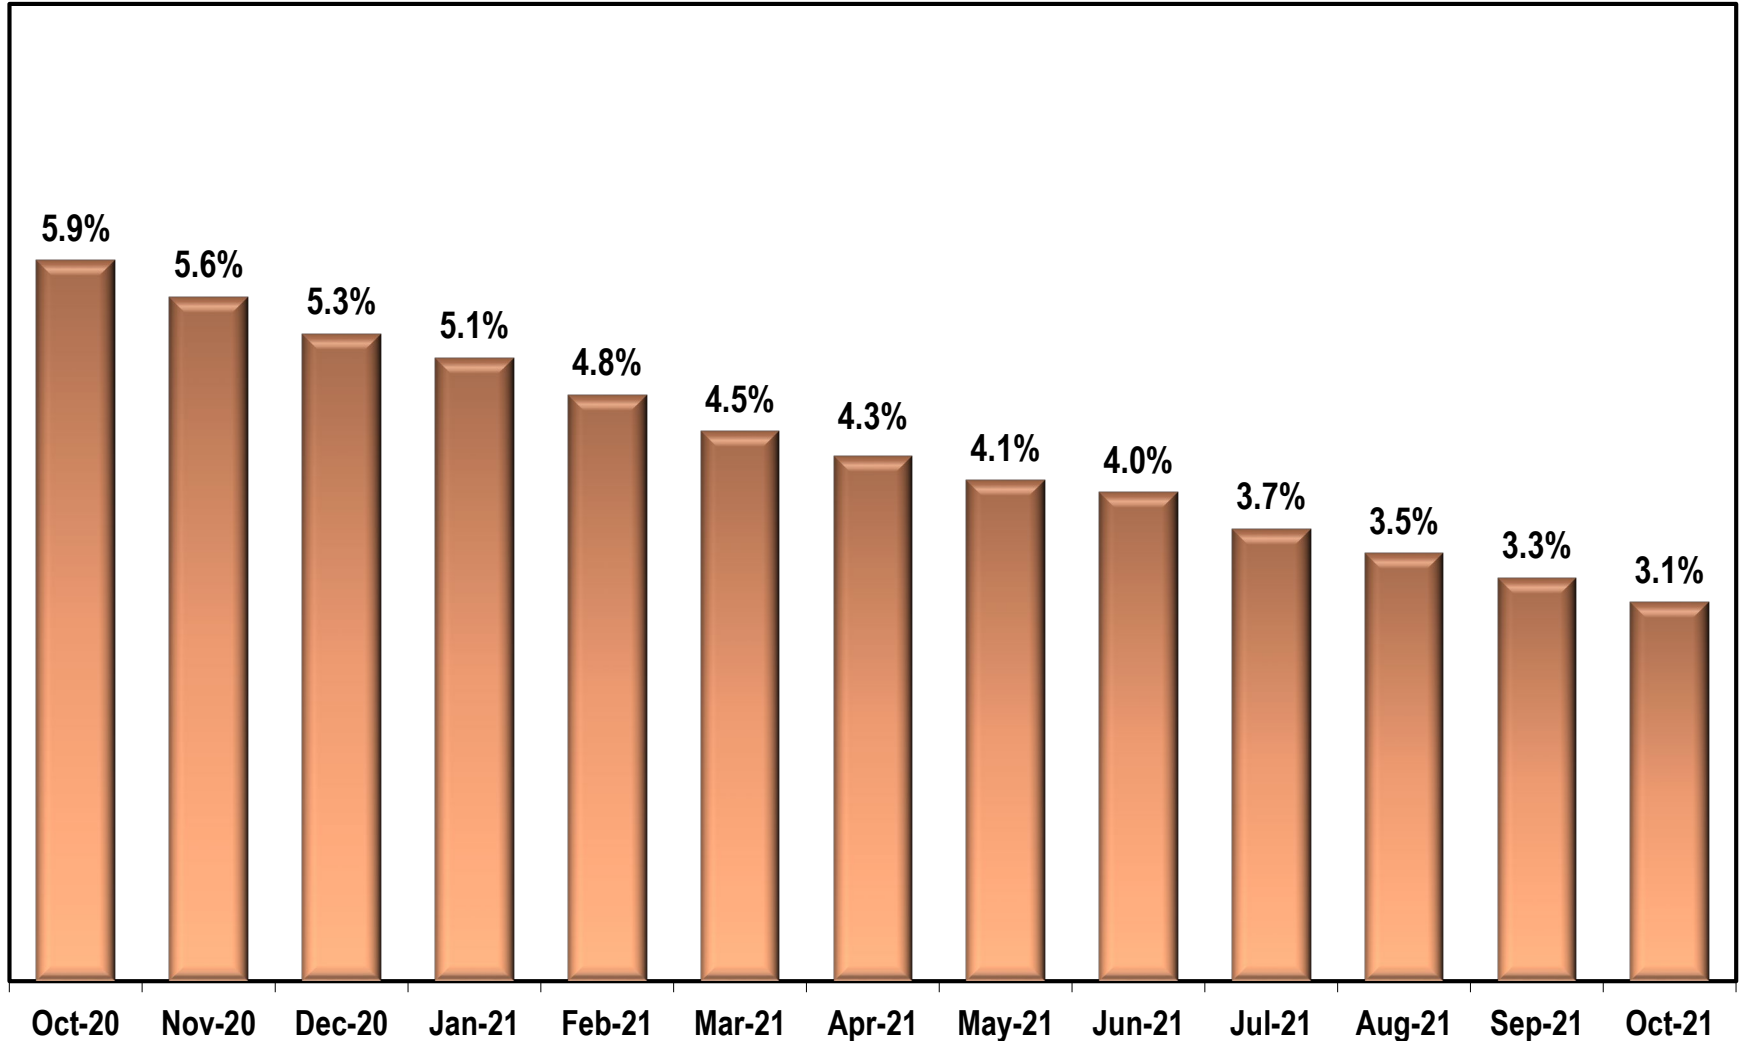

# Georgia Unemployment Rate

(Seasonally Adjusted)

Source: Georgia Department of Labor – Mark Butler, Commissioner