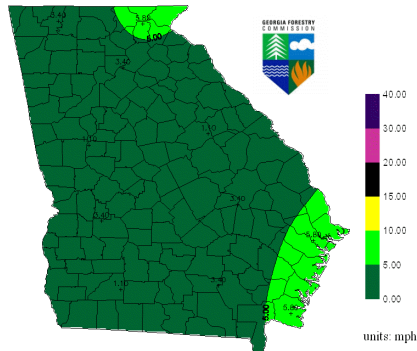

**** Rock Mountain and Flat Branch Fire have
burned together and are now one fire.

****Lookout mountain fire now combined with
Tatum Gulf

SIGNIFICANT EVENTS

Structures theatened	Dade County	Est. of 200 homes
Structures Threatned	Marion County	Est. 20 Homes
60 residents of Highland Park community were allowed to return to their homes yesterday	Dade County	
Tatum Gulf Fire	Dade County	1 house under construction destroyed
Smoke from wildfires in AL, GA, TN and NC is expected to affect visibility and air quality. The National Weather Service and Georgia EPD are coordinating on special weather statements and air quality alerts. Information on air quality can also be viewed here .	Metro Atlanta and areas west and south of Atlanta today 11/17/2016 due to winds generally from the NE. Information on air quality can also be viewed here .	
Governor Nathan Deal issued an Executive Order declaring a drought and banning the ignition of consumer fireworks in affected counties	See full list of counties here .	

GEORGIA FORESTRY
COMMISSION

FIRE WEATHER OUTLOOK

Forecasted Relative Humidity for Today
Produced at November 17, 2016 730 EST

Forecasted Wind Speed for Today
Produced at November 17, 2016 730 EST

Forecast Fire Danger for Tomorrow
Produced at November 16, 2016 130pm EST