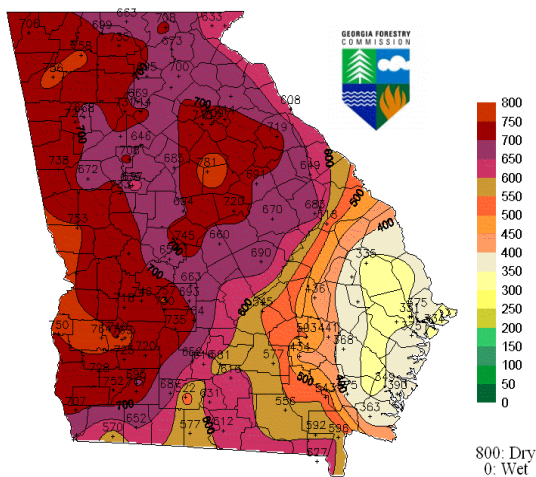

Georgia Wildfires 2016

Fire Situation Report for 11/17/2016

**Map of KBDI
at November 16, 2016 1300 EST**

Statewide Situation November 16 as of 9:00 am		
New Fires 11/16/2016 (yesterday)	29	199 acres
Active State Fires	13*	9,158 acres*
Total Fires Since 1/1/2016 with Fire Report	4,189	19,451 acres**
Drought Index (KBDI)	Range of 327 near the coast to 781 in NW and W GA	42% of state in extreme and exceptional drought

*Includes wildfires not contained from previous days but does not include fires being handled by the USFS within the state

** Includes wildfires from state and private lands only, no federal acres

SIGNIFICANT FIRES	COUNTY	ACRES	% CONTAINED
Fox Mountain Fire*	Dade	2,039	100%
Rocky Face Fire	Whitfield	590	100%
Rough Ridge Fire**	Fannin	23,759	30%
Tatum Gulf Fire	Dade	2,235	25%
Lookout Mountain/Sulfur Springs*****	Dade	500	100%
Treat Mountain Fire	Polk/Haralson	583	99%
Rock Mountain Fire***	Rabun	6,747	10%
Flat Branch Fire****	Rabun/Towns	600	100%
Creek Road Fire	Dade	100	98%
Montgomery Road Fire	Marion	106	95%
Irwin Mill Fire	Gordon	100	60%
Timber Ridge Fire***	Rabun	888	100%

*Fox Mountain Fire being monitored for interior re-burning and escape potential

** Rough Ridge Fire on USFS lands and located in national wilderness area and under