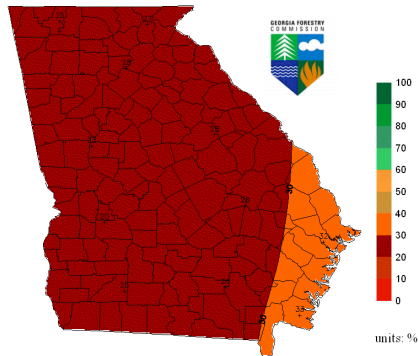

GEORGIA FORESTRY
COMMISSION

FIRE WEATHER OUTLOOK

Forecasted Relative Humidity for Today
Produced at November 17, 2016 730 EST

Forecasted Wind Speed for Today
Produced at November 17, 2016 730 EST