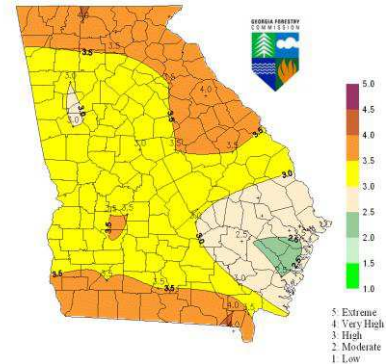

**** Rock Mountain and Flat Branch Fire have
burned together and are now one fire.

****Lookout mountain fire now combined with
Tatum Gulf

SIGNIFICANT EVENTS

Structures theatened	Dade County	Est. of 200 homes
Structures Threatned	Marion County	Est. 20 Homes
60 residents of Highland Park community were allowed to return to their homes yesterday	Dade County	
Tatum Gulf Fire	Dade County	1 house under construction destroyed
Smoke from wildfires in AL, GA, TN and NC is expected to affect visibility and air quality. The National Weather Service and Georgia EPD are coordinating on special weather statements and air quality alerts. Information on air quality can also be viewed here .	Metro Atlanta and areas west and south of Atlanta today 11/17/2016 due to winds generally from the NE. Information on air quality can also be viewed here .	
Governor Nathan Deal issued an Executive Order declaring a drought and banning the ignition of consumer fireworks in affected counties	See full list of counties here .	

GEORGIA FORESTRY
COMMISSION

FIRE WEATHER OUTLOOK

Forecasted Relative Humidity for Today
Produced at November 17, 2016 730 EST

Forecasted Wind Speed for Today
Produced at November 17, 2016 730 EST

Forecast Fire Danger for Tomorrow
Produced at November 16, 2016 130pm EST