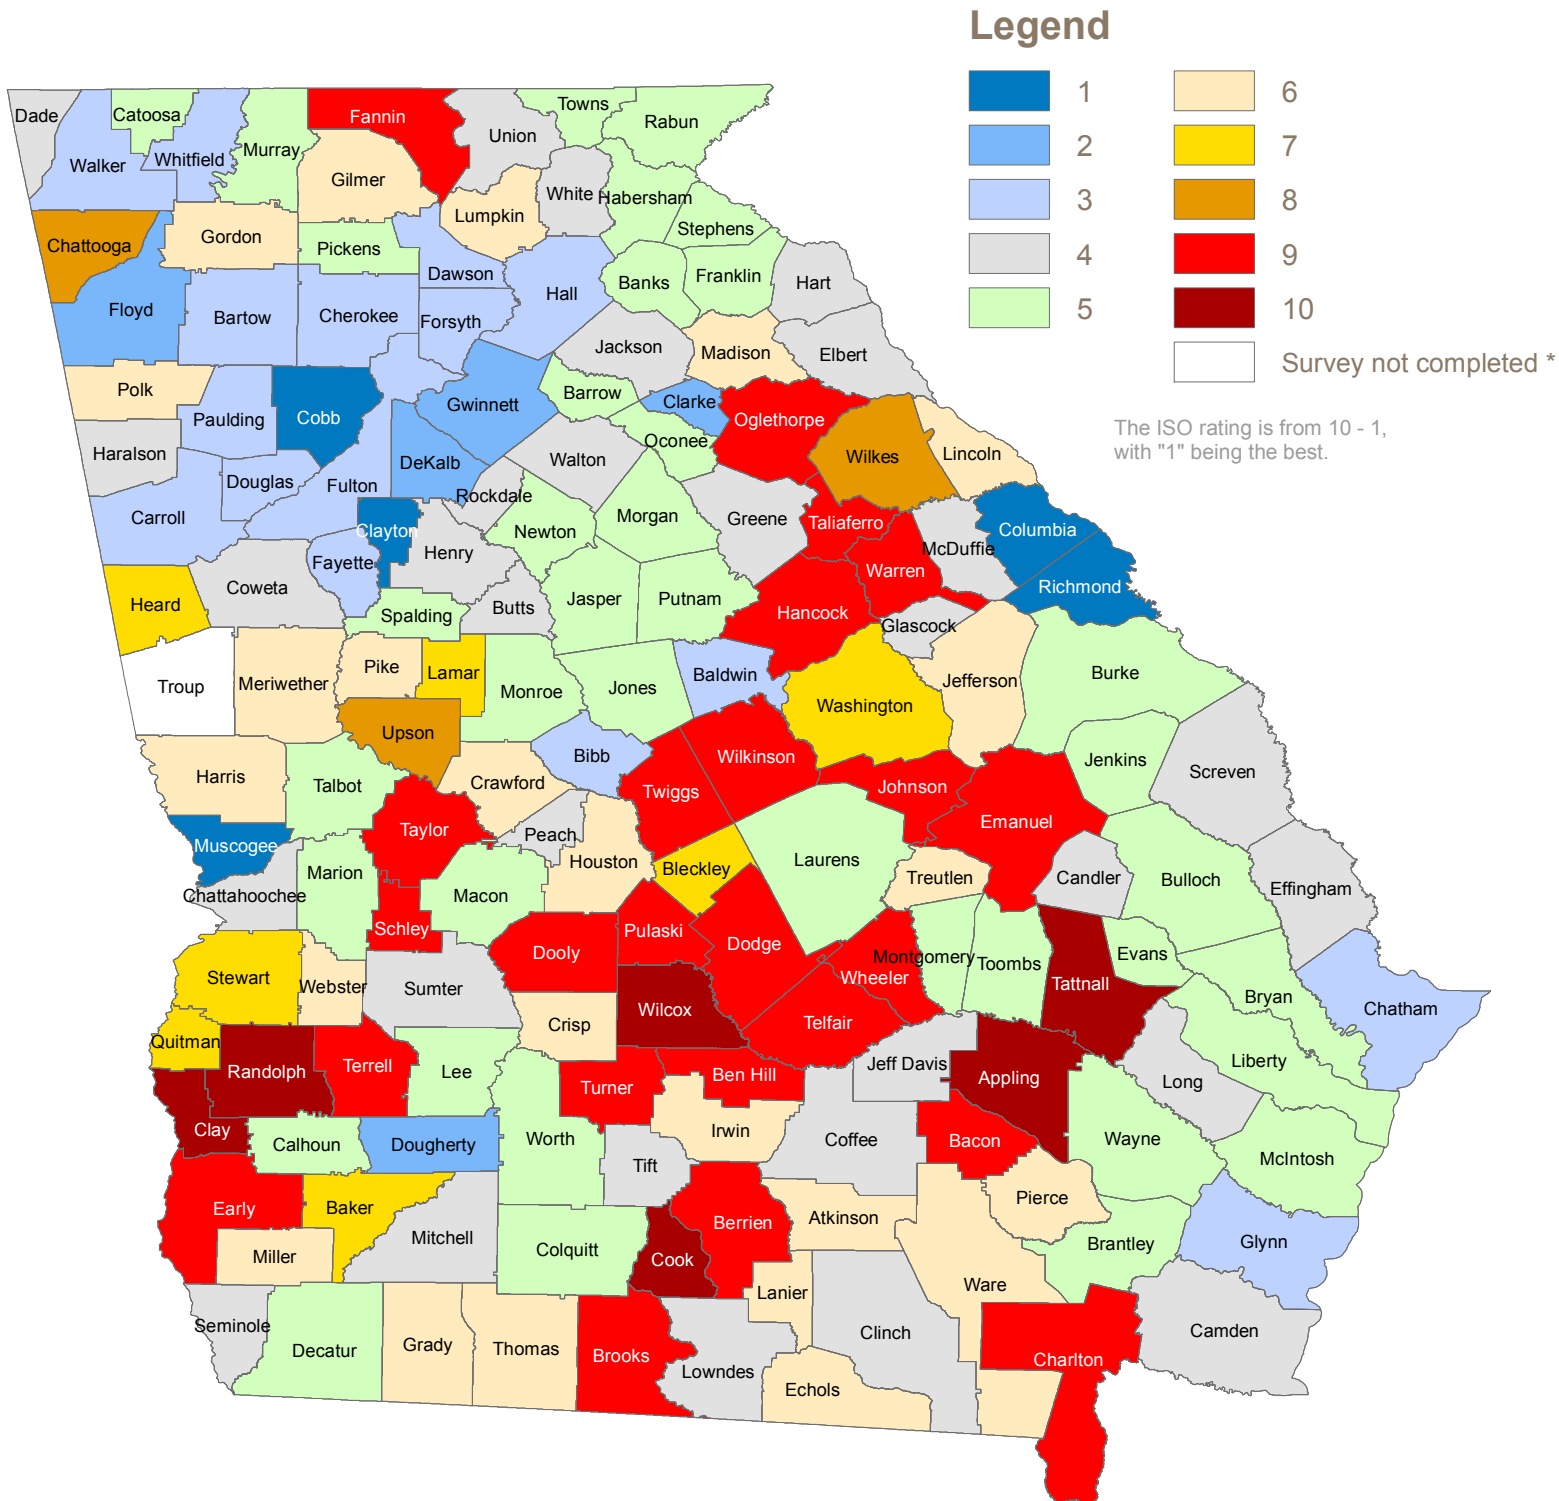

Overall Fire ISO Ratings

Reported by Counties & Consolidated Governments

* as of map creation date **November 2018**

Data source: **2018 Government Management Indicators (GOMI) survey**
 Question VII - 6 What is your government's fire classification rating (ISO)?
 (*Since individual fire stations may have different ratings,
 survey requests predominant county rating.)

GOMI is a mandated annual survey required of all Local Governments
 in Georgia by O.C.G.A. 36-81-8.