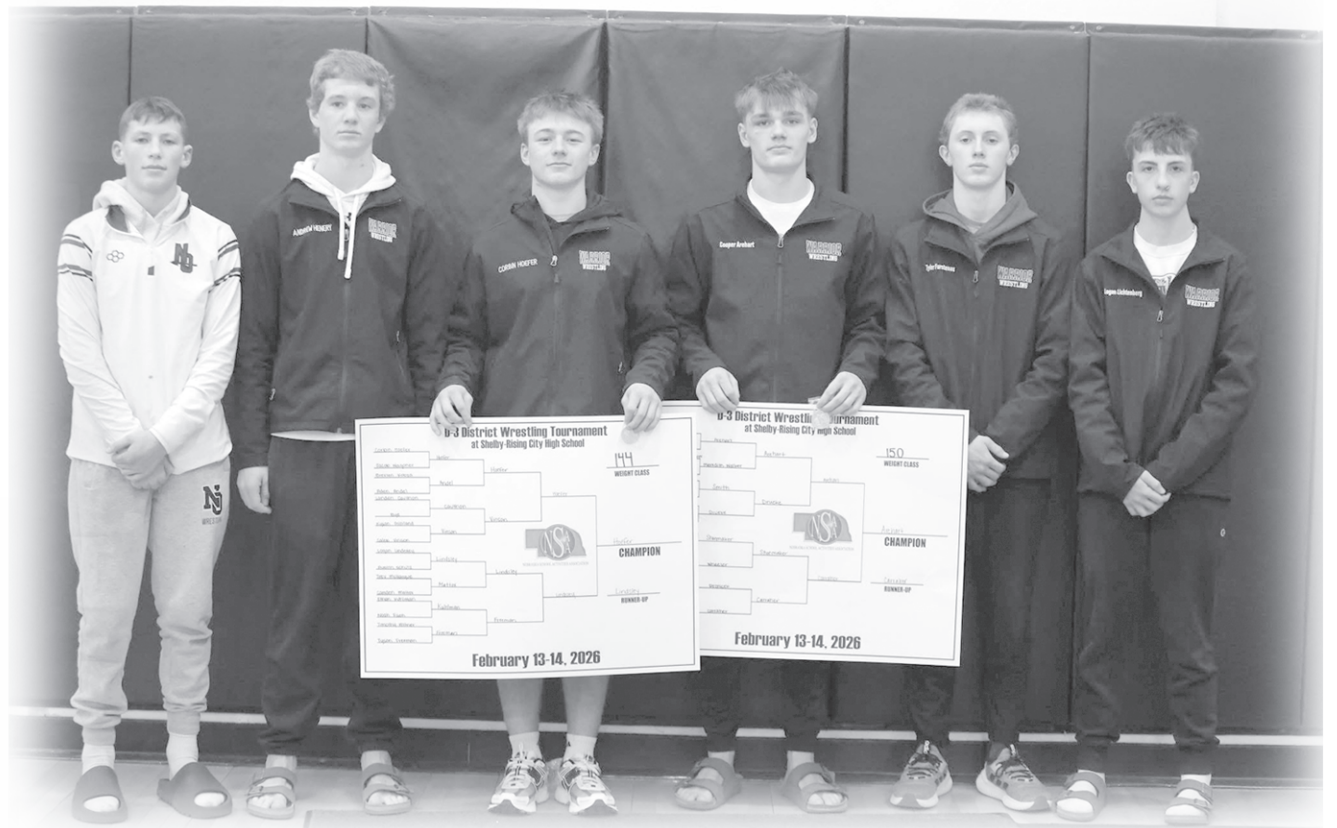

NELIGH-OAKDALE

CLASS D

WARRIORS

THURSDAY-SATURDAY
FEBRUARY 19th - 21st
 at CHI Health Center Arena, Omaha

BEAU STROM
113 lbs.-10th

LOGAN LICHTENBERG
113 lbs.-10th

TYLER FURSTENAU
126 lbs.-10th

ANDREW HENERY
138 lbs.-12th

CORBIN HOEFER
144 lbs.-12th

COOPER AREHART
150 lbs.-10th

LEFT TO RIGHT: Beau Strom, Andrew Henery, Corbin Hoefler, Cooper Arehart, Tyler Furstenuau and Logan Lichtenberg

HEAD COACHES: Brett Arehart and Scott Kester

STUDENT MANAGERS:

Easton Arehart, Cason Hoefler, Micah Hughes & Brenden Wieneke

2026 STATE WRESTLING TOURNAMENT CLASS D TIME SCHEDULE

THURSDAY, FEBRUARY 19

2ND SESSION:
1st Round - 3 p.m.
Quarterfinals - Follows 1st Round