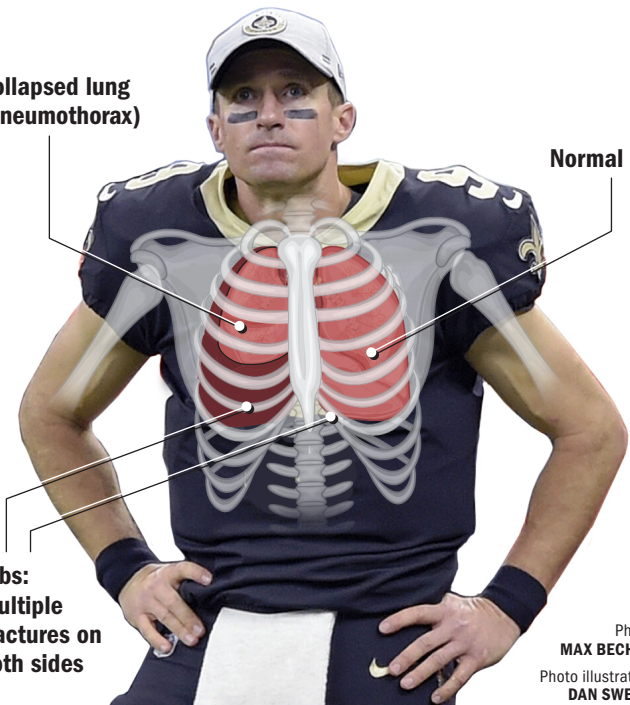

DREW BREEES' INJURIES

**Collapsed lung
(pneumothorax)**

Normal lung

**Ribs:
Multiple
fractures on
both sides**

Photo by
MAX BECHERER

Photo illustration by
DAN SWENSON