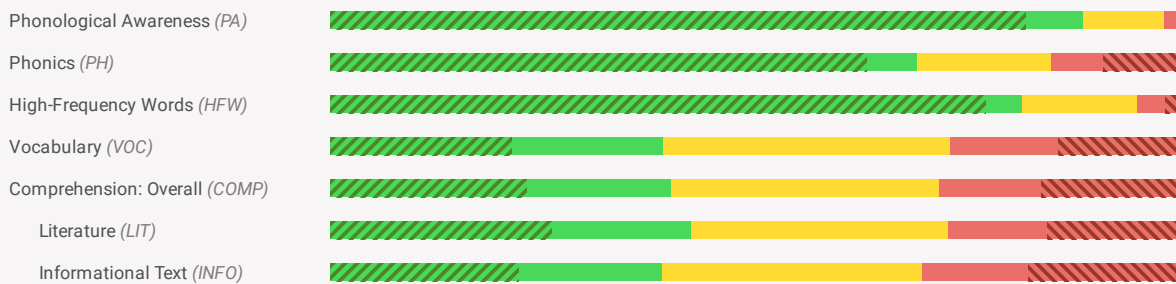

Placement by Domain

Switch Table View

Choose to Show Results By

Placement Summary

School

Showing 22 of 22

School	Overall Grade-Level Placement	Mid or Above Grade Level	Early On Grade Level	One Grade Level Below	Two Grade Levels Below	Three or More Grade Levels Below	Students Assessed/Total
BODE MIDDLE SCHOOL		25%	20%	20%	7%	28%	469/484
CARDEN PARK ELEMENTARY SCHOOL		15%	19%	41%	10%	14%	574/602
COLEMAN ACCELERATED ELEM SCH		21%	20%	35%	12%	12%	389/392
EDISON ELEMENTARY SCHOOL		17%	20%	38%	10%	15%	357/367