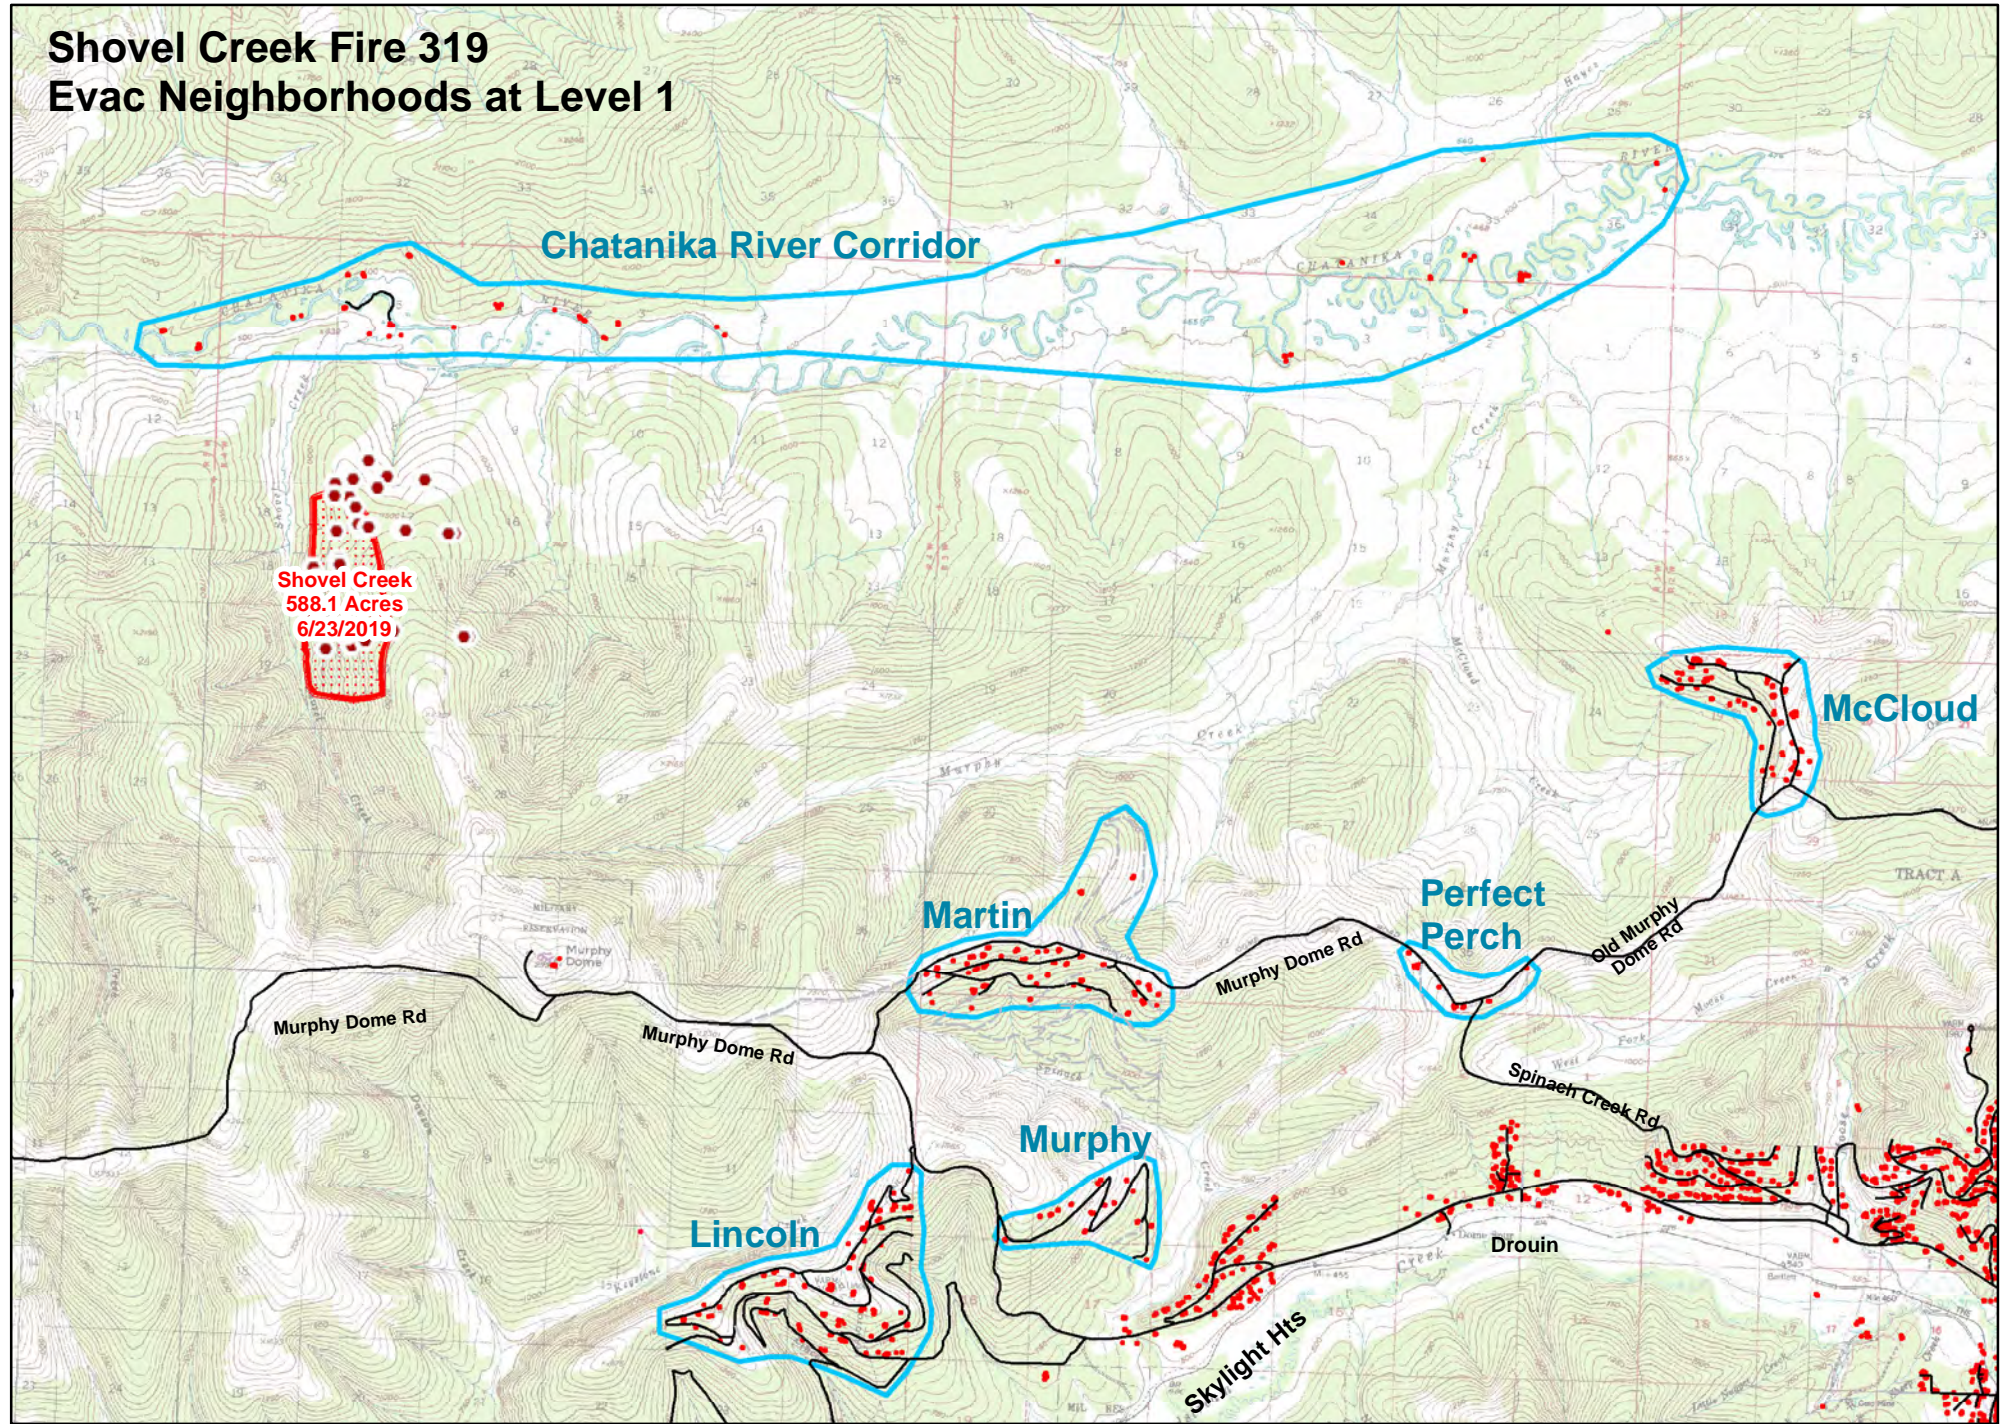

# Shovel Creek Fire 319 Evac Neighborhoods at Level 1

Shovel Creek  
588.1 Acres  
6/23/2019

### Legend

- Fire Heat Detection
- 2017 Buildings
- ▭ Fire Perimeter
- ▭ Neighborhoods at Level 1

Neighborhood Map  
6/25/2019 9am