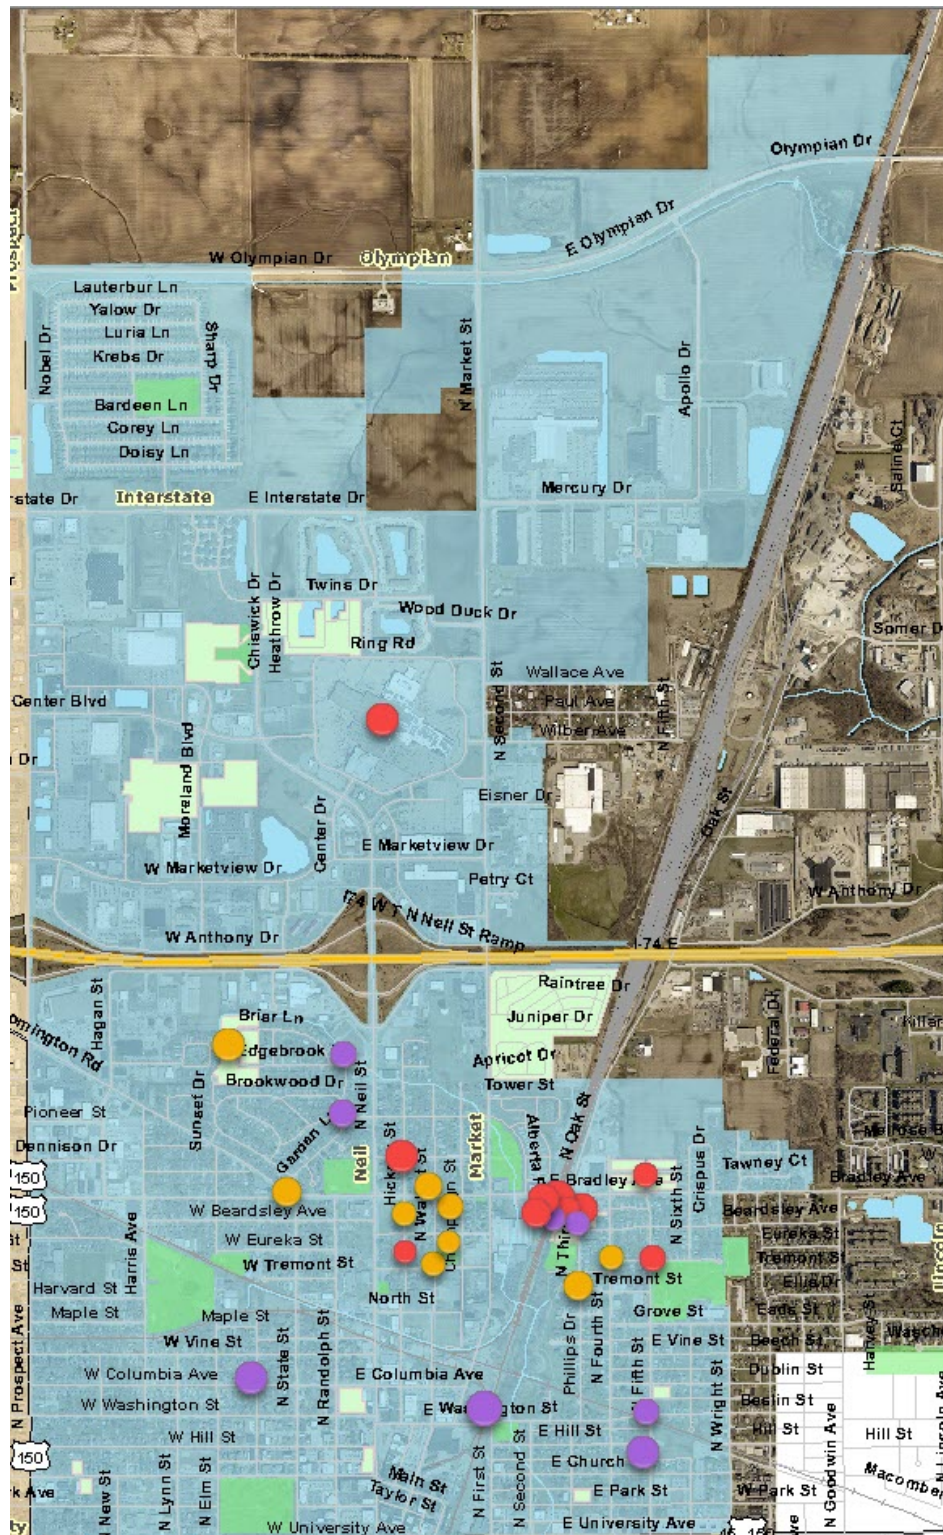

North District Shooting Incidents

South District Shooting Incidents

Southwest District Shooting Incidents

Key:

Red – Property Damage

Yellow – Victim hit

Purple – Evidence of a shooting located