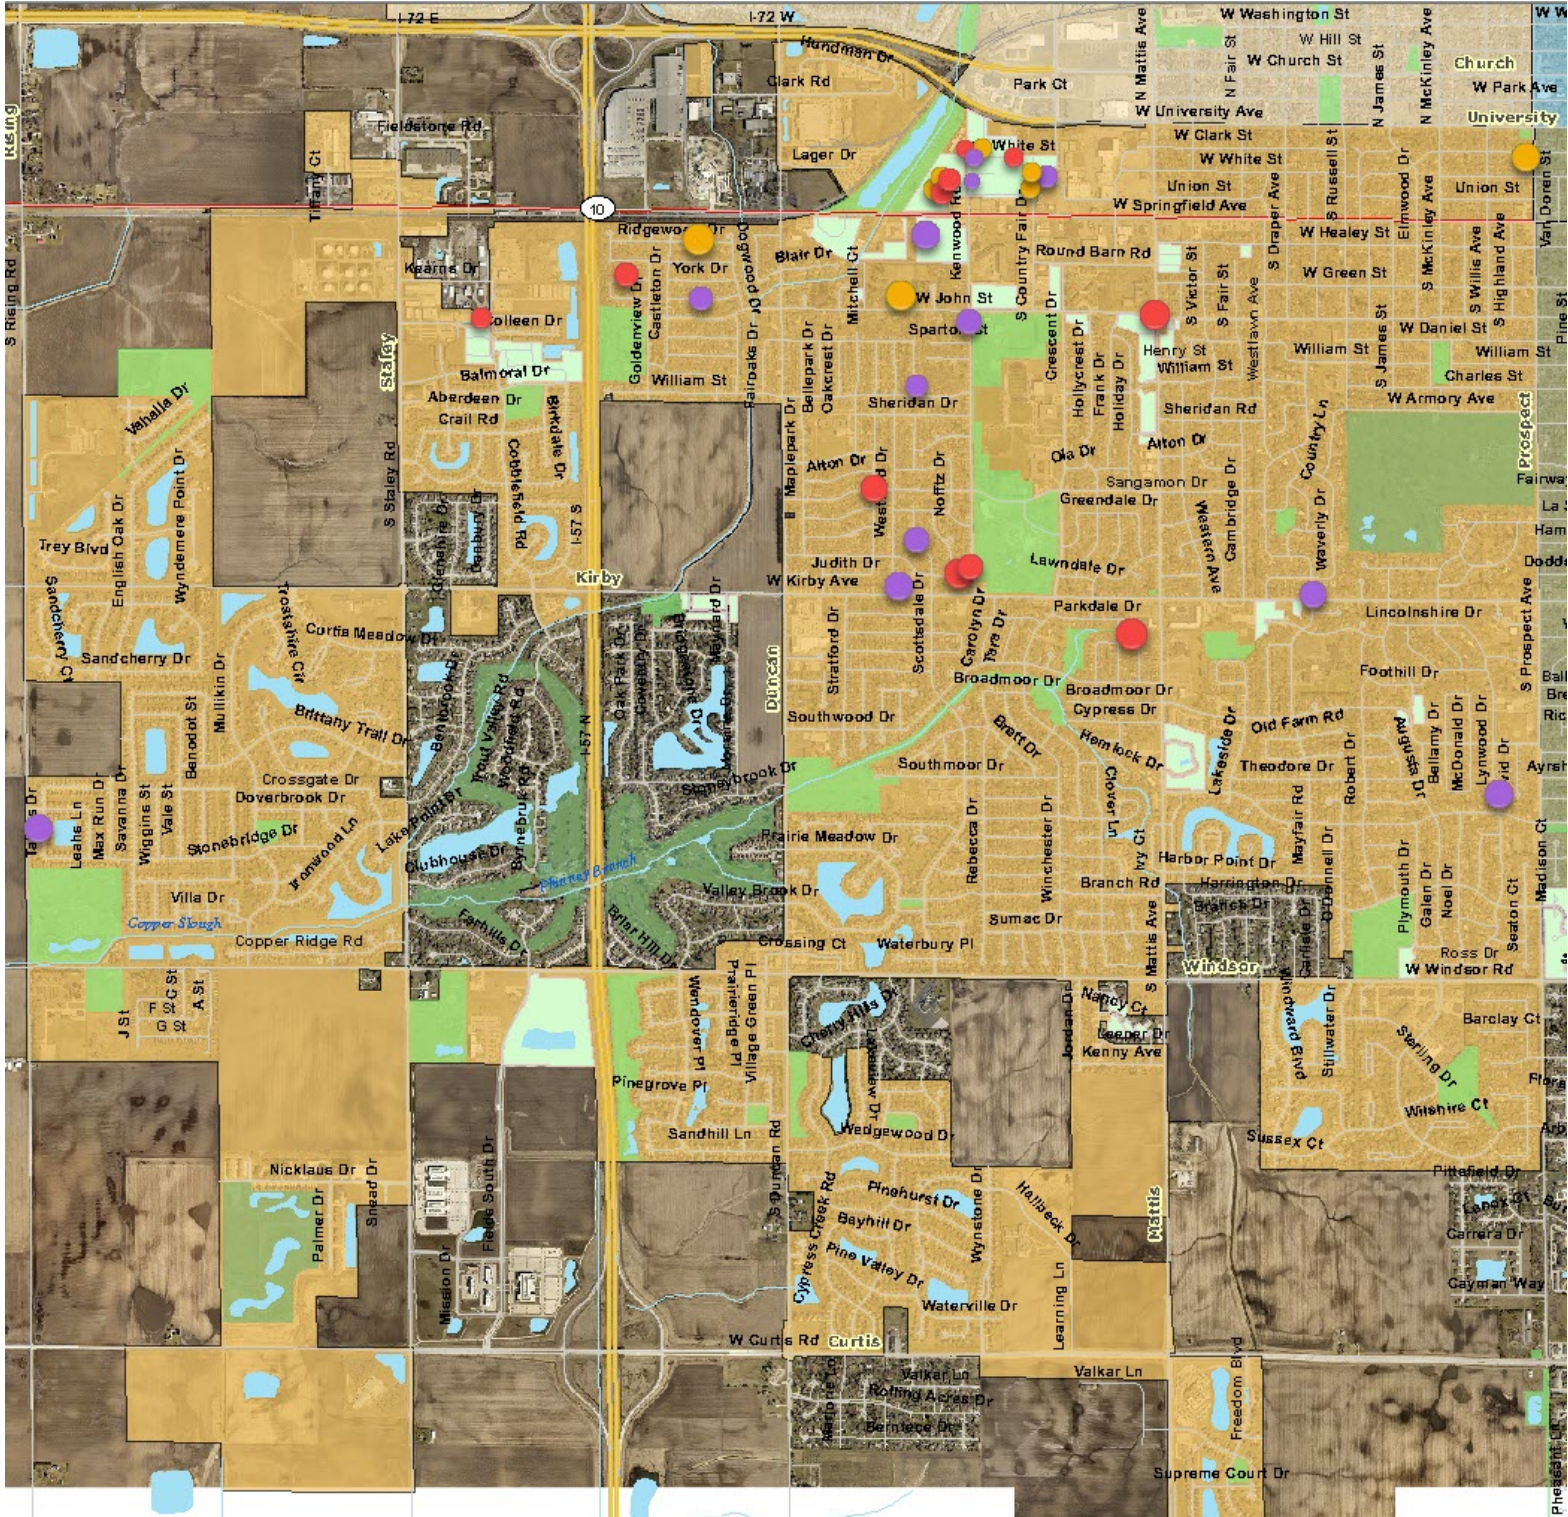

North District Shooting Incidents

South District Shooting Incidents

Southwest District Shooting Incidents

Key:

Red – Property Damage

Yellow – Victim hit

Purple – Evidence of a shooting located