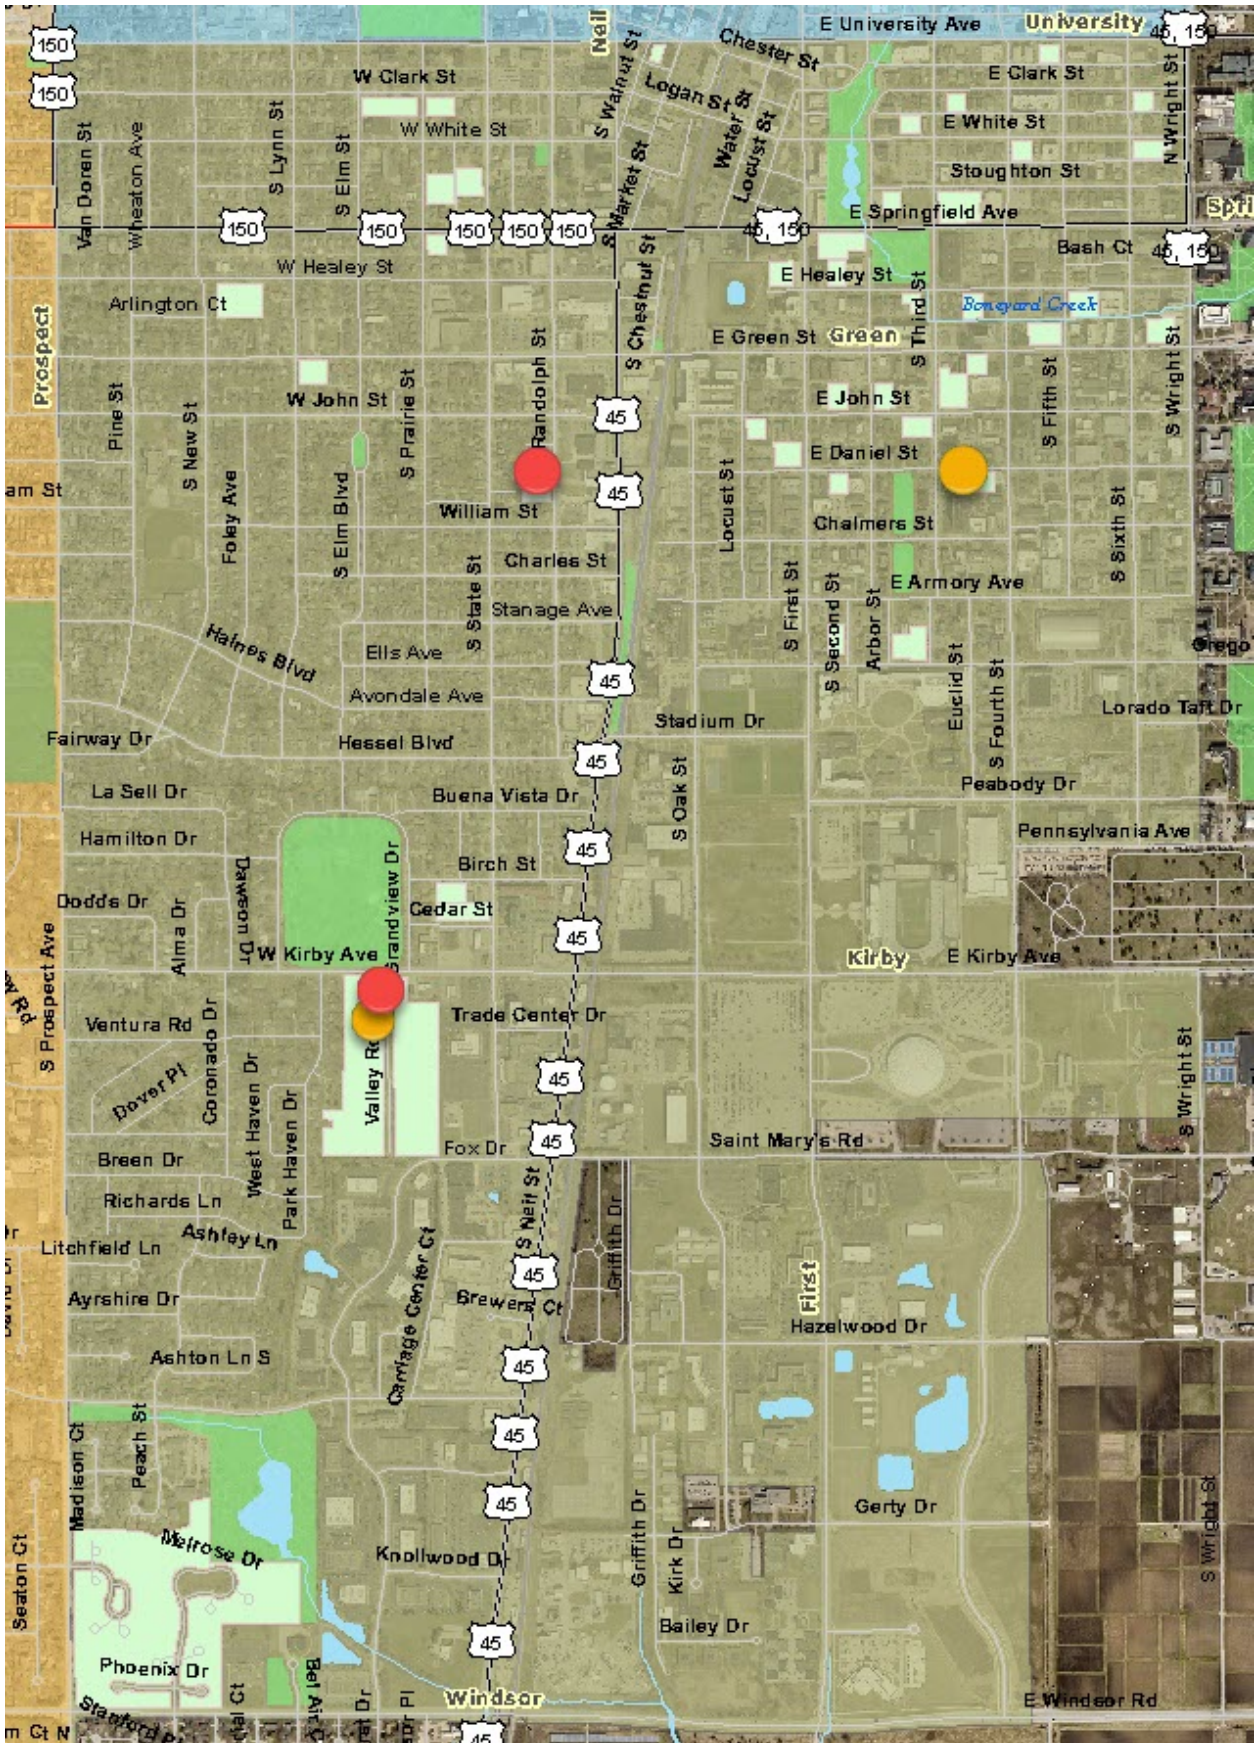

North District Shooting Incidents

South District Shooting Incidents

Southwest District Shooting Incidents

Key:

Red – Property Damage

Yellow – Victim hit

Purple – Evidence of a shooting located