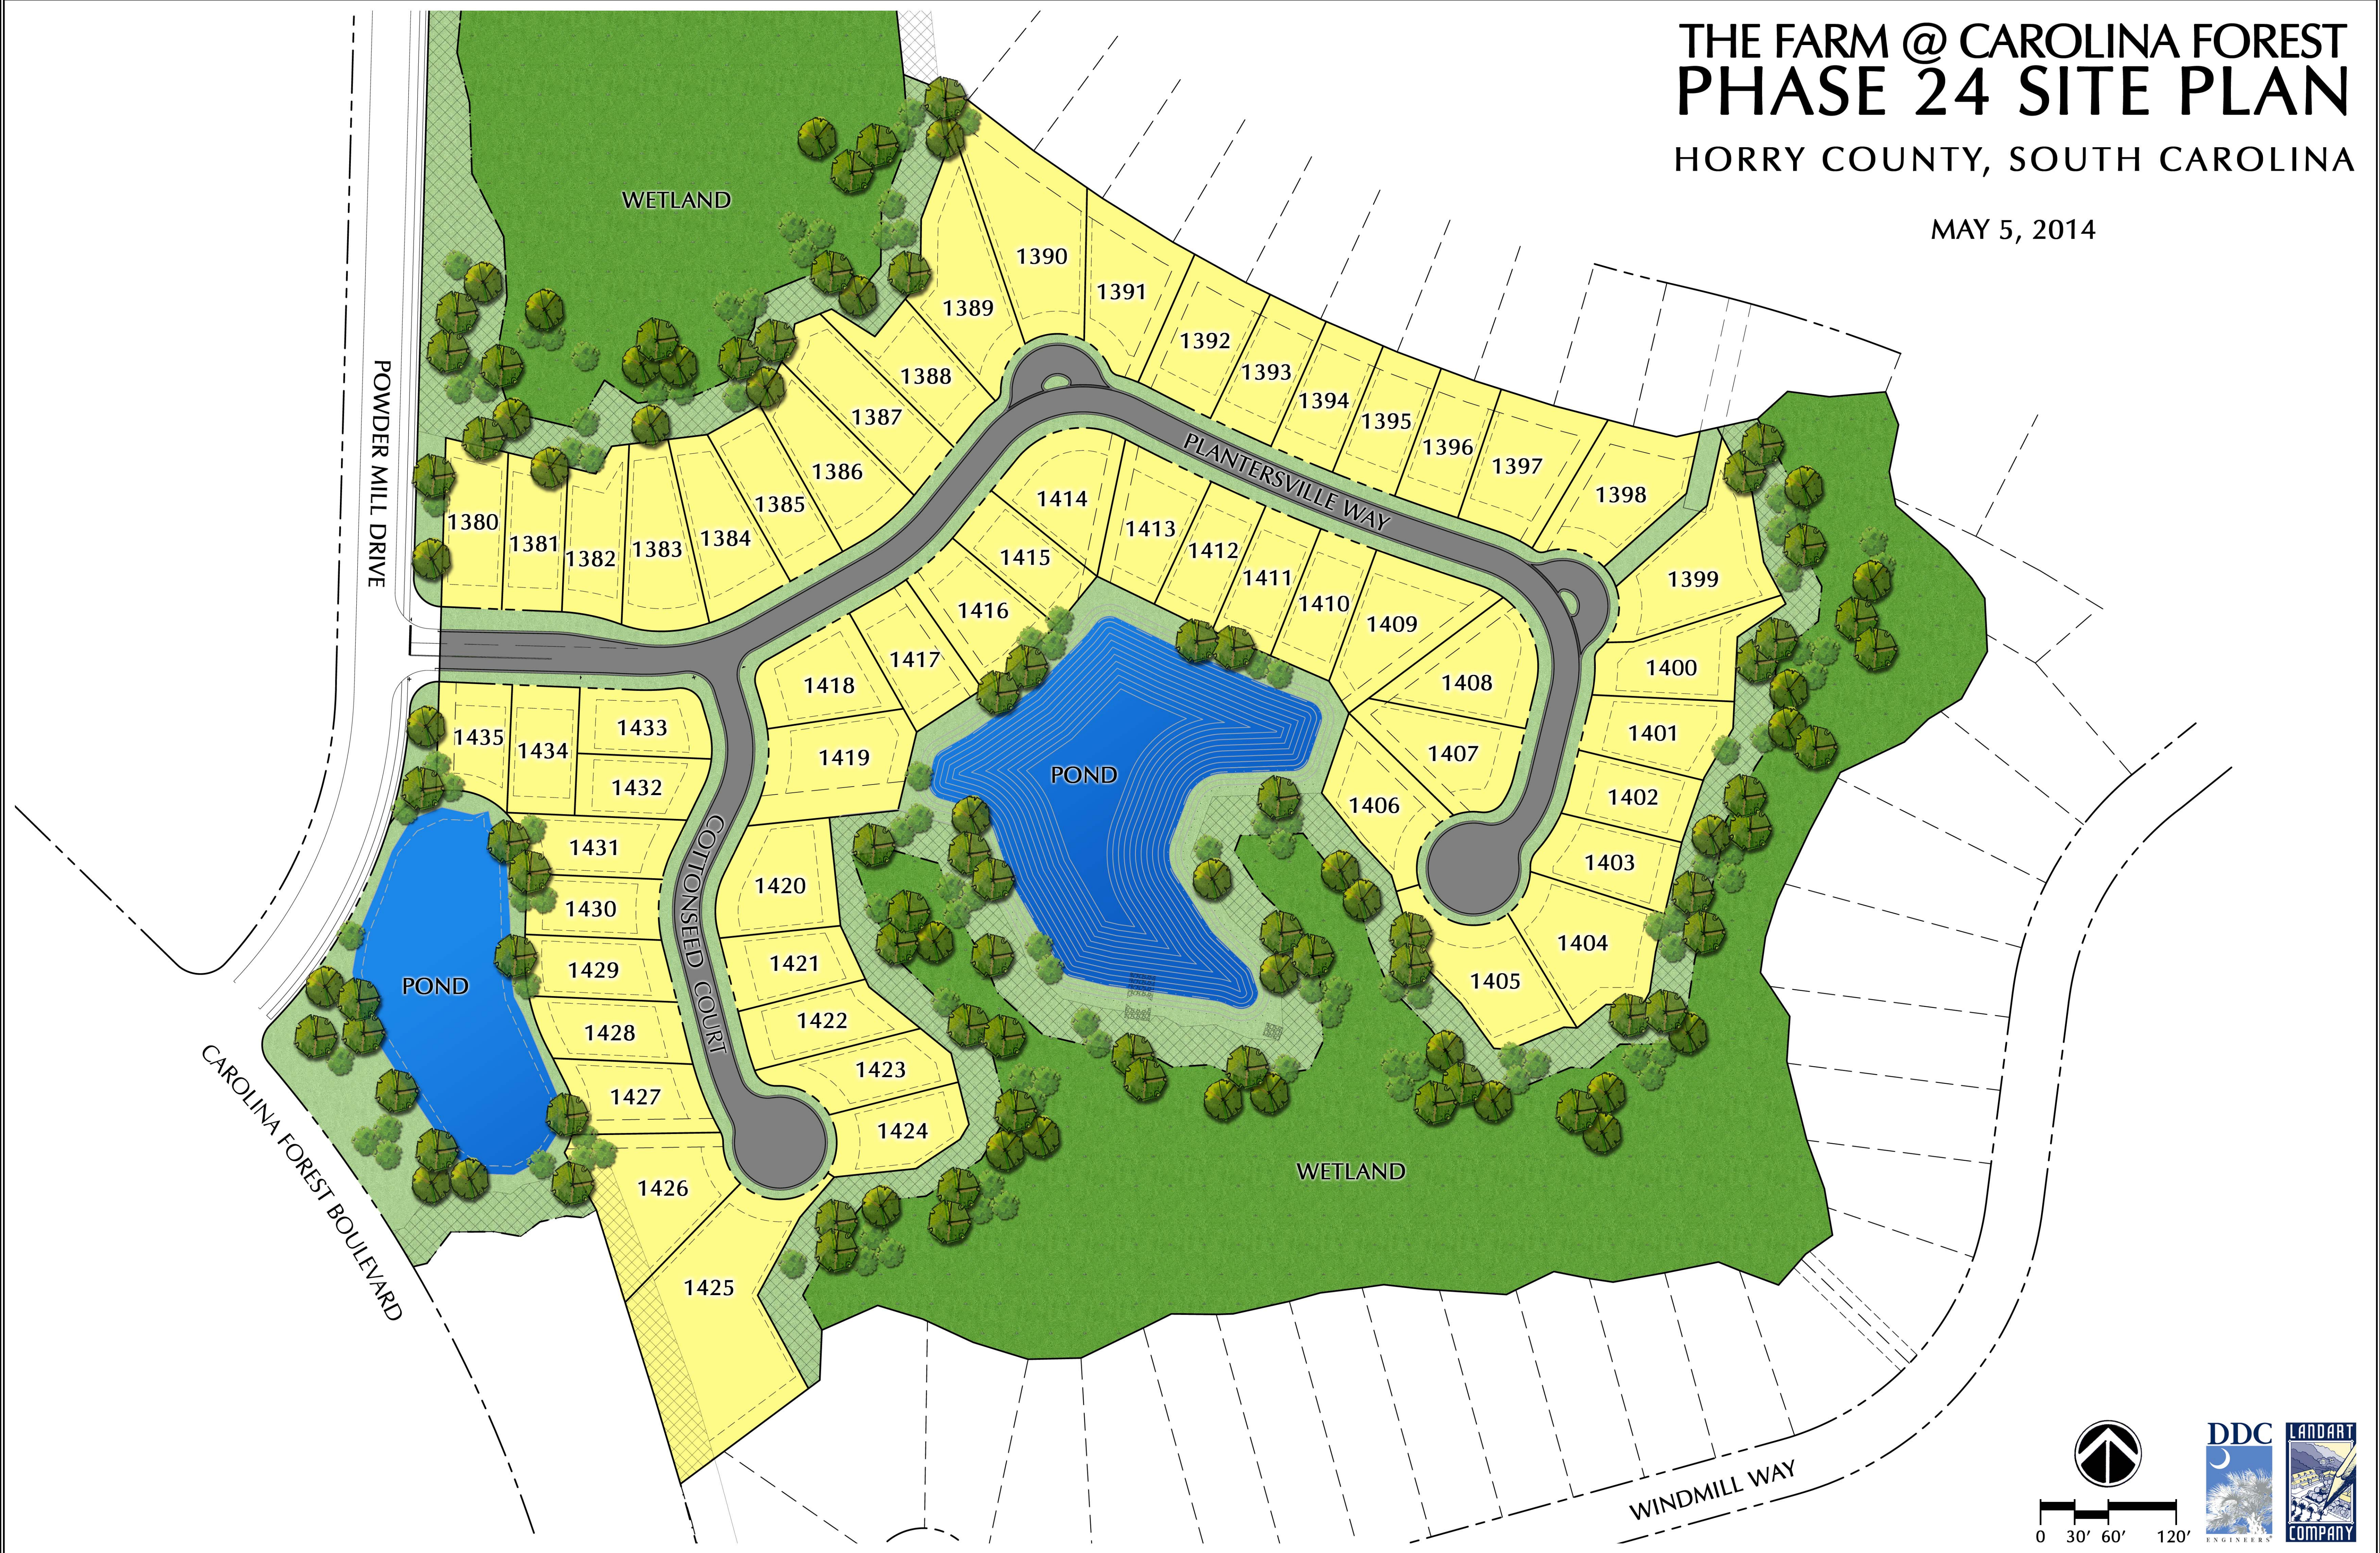

THE FARM @ CAROLINA FOREST PHASE 24 SITE PLAN

HORRY COUNTY, SOUTH CAROLINA

MAY 5, 2014

0 30' 60' 120'

DDC ENGINEERS
LANDART COMPANY