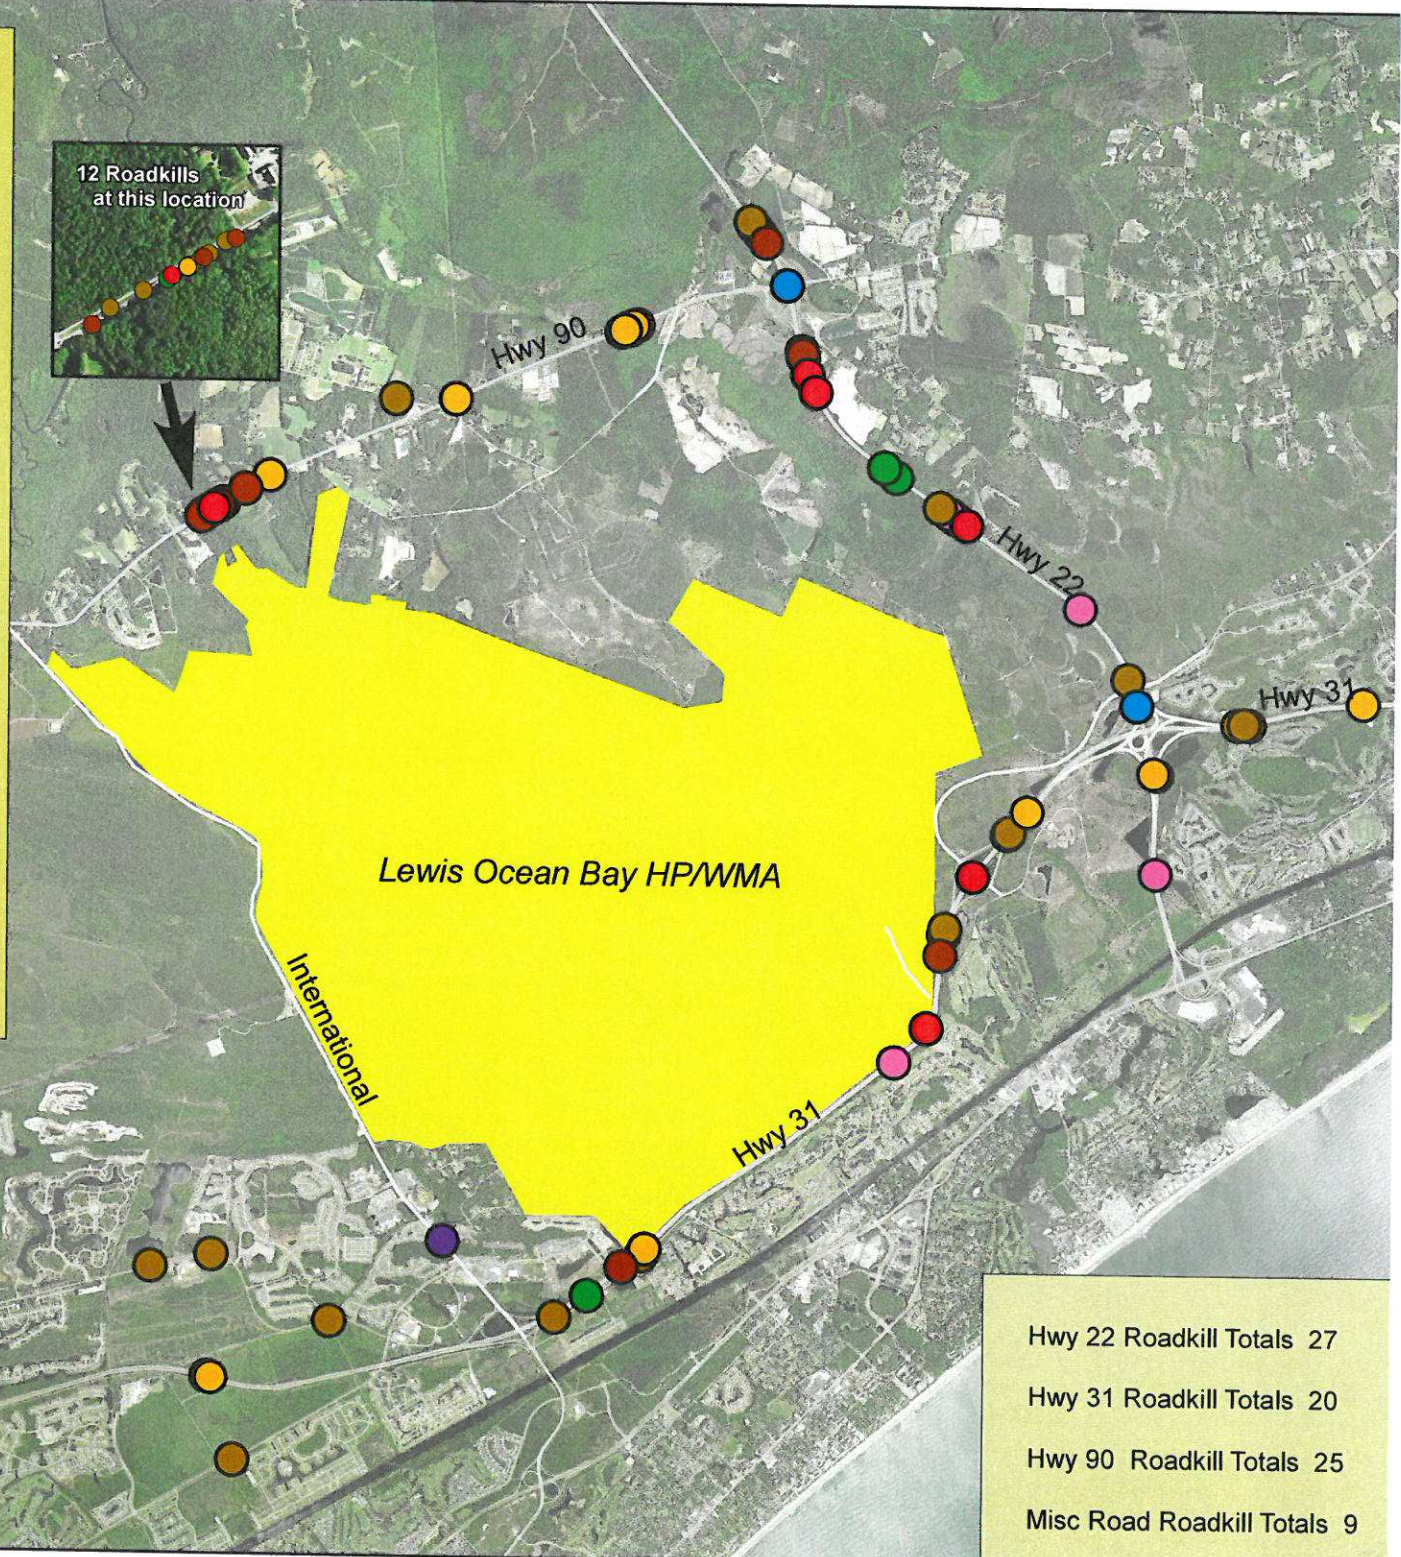

Bear Roadkills 2004 - 2015 Near Lewis Ocean Bay HP

Key to Symbols

Bear Roadkills 2004 to 2015

Year and Total

- 2004 8
- 2005 8
- 2006 1
- 2007 31
- 2008 14
- 2009 8
- 2012 2
- 2014 3
- 2015 6

Lewis Ocean Bay Boundary

*Note: No documented data for 2010 or 2011.
No roadkills in close proximity for 2013.*

0 0.75 1.5 3 Miles

Hwy 22 Roadkill Totals 27
 Hwy 31 Roadkill Totals 20
 Hwy 90 Roadkill Totals 25
 Misc Road Roadkill Totals 9