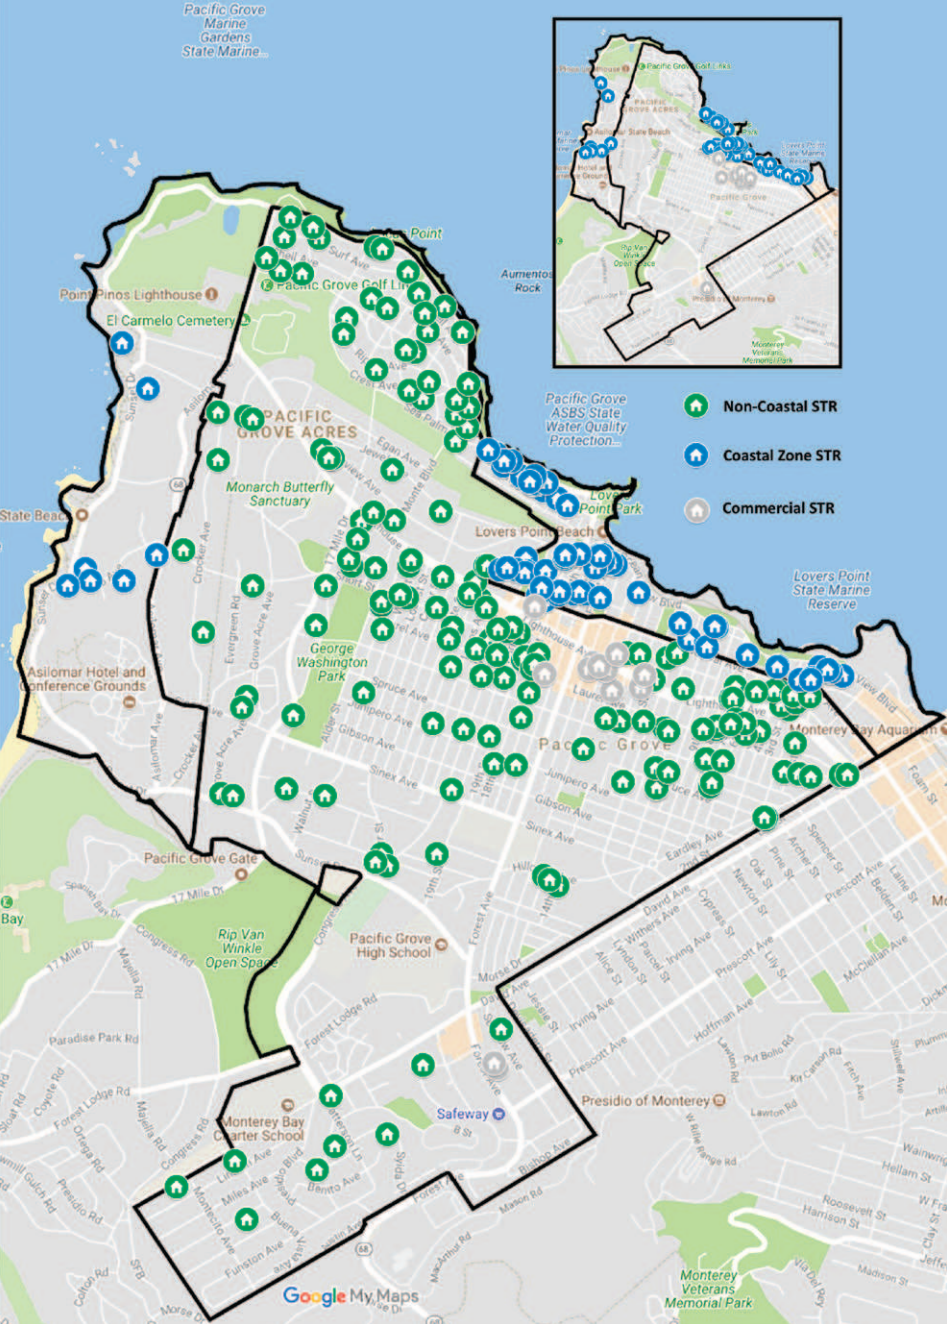

Pacific Grove  
Marine  
Gardens  
State Marine

A map of Pacific Grove's current short-term rentals tells the story: If the measure passes, existing rentals represented by the green dots will be phased out over an 18-month period, leaving only licensed rentals in the coastal zone, represented by blue dots, and commercial areas. The reduction would leave about 85 licenses; P.G. is currently set to have 205 licenses next year.