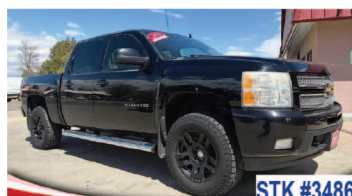

**CARFAX AVAILABLE ON ALL VEHICLES**

**Se Habla Espanol!**

STK # 3479

**2012 CHEVY SILVERADO 1500**  
WHITE, V8, 4WD, EXTENDED CAB, CLOTH, 107K MILES! **\$13,999.**

STK #3171

**2019 FORD RANGER**  
BLACK, 4CYL, 4WD, CREW CAB, CLOTH, 127K MILES! **\$22,250.**

STK #3486

**2013 CHEVY SILVERADO 1500**  
BLACK, V8, 4WD, CREW CAB, LEATHER, 134K MILES! **\$18,500.**

STK #3494

**2021 GMC ACADIA**  
BLACK, 4CYL, AWD, CLOTH, NAVI SYSTEM, 67K MILES! **\$23,999.**

STK #3142

**2019 HONDA CR-V**  
BLACK, 4CYL, AWD, CLOTH, SUNROOF, 95K MILES! **\$20,000.**

STK #2906

**2021 SUBARU CROSSTREK**  
WHITE, 4CYL, AWD, CLOTH, BACKUP CAMERA, 96K MILES! **\$18,500.**

STK #3398

**2024 CHEVY MALIBU**  
WHITE, 4CYL, FWD, CLOTH, ONE OWNER, 13K MILES! **\$23,000.**

STK #TT3375

**2018 DODGE JOURNEY**  
GRAY, V6, AWD, CLOTH, 99K MILES! **\$13,450.**

STK #3478

**2022 VOLKSWAGEN JETTA**  
WHITE, 4CYL, FWD, CLOTH, ONE OWNER, 85K MILES! **\$15,350.**

STK #3488

**2005 CHEVY AVALANCHE 1500**  
SILVER, V8, 4WD, CREW CAB, LEATHER, 180K MILES! **\$9,999.**