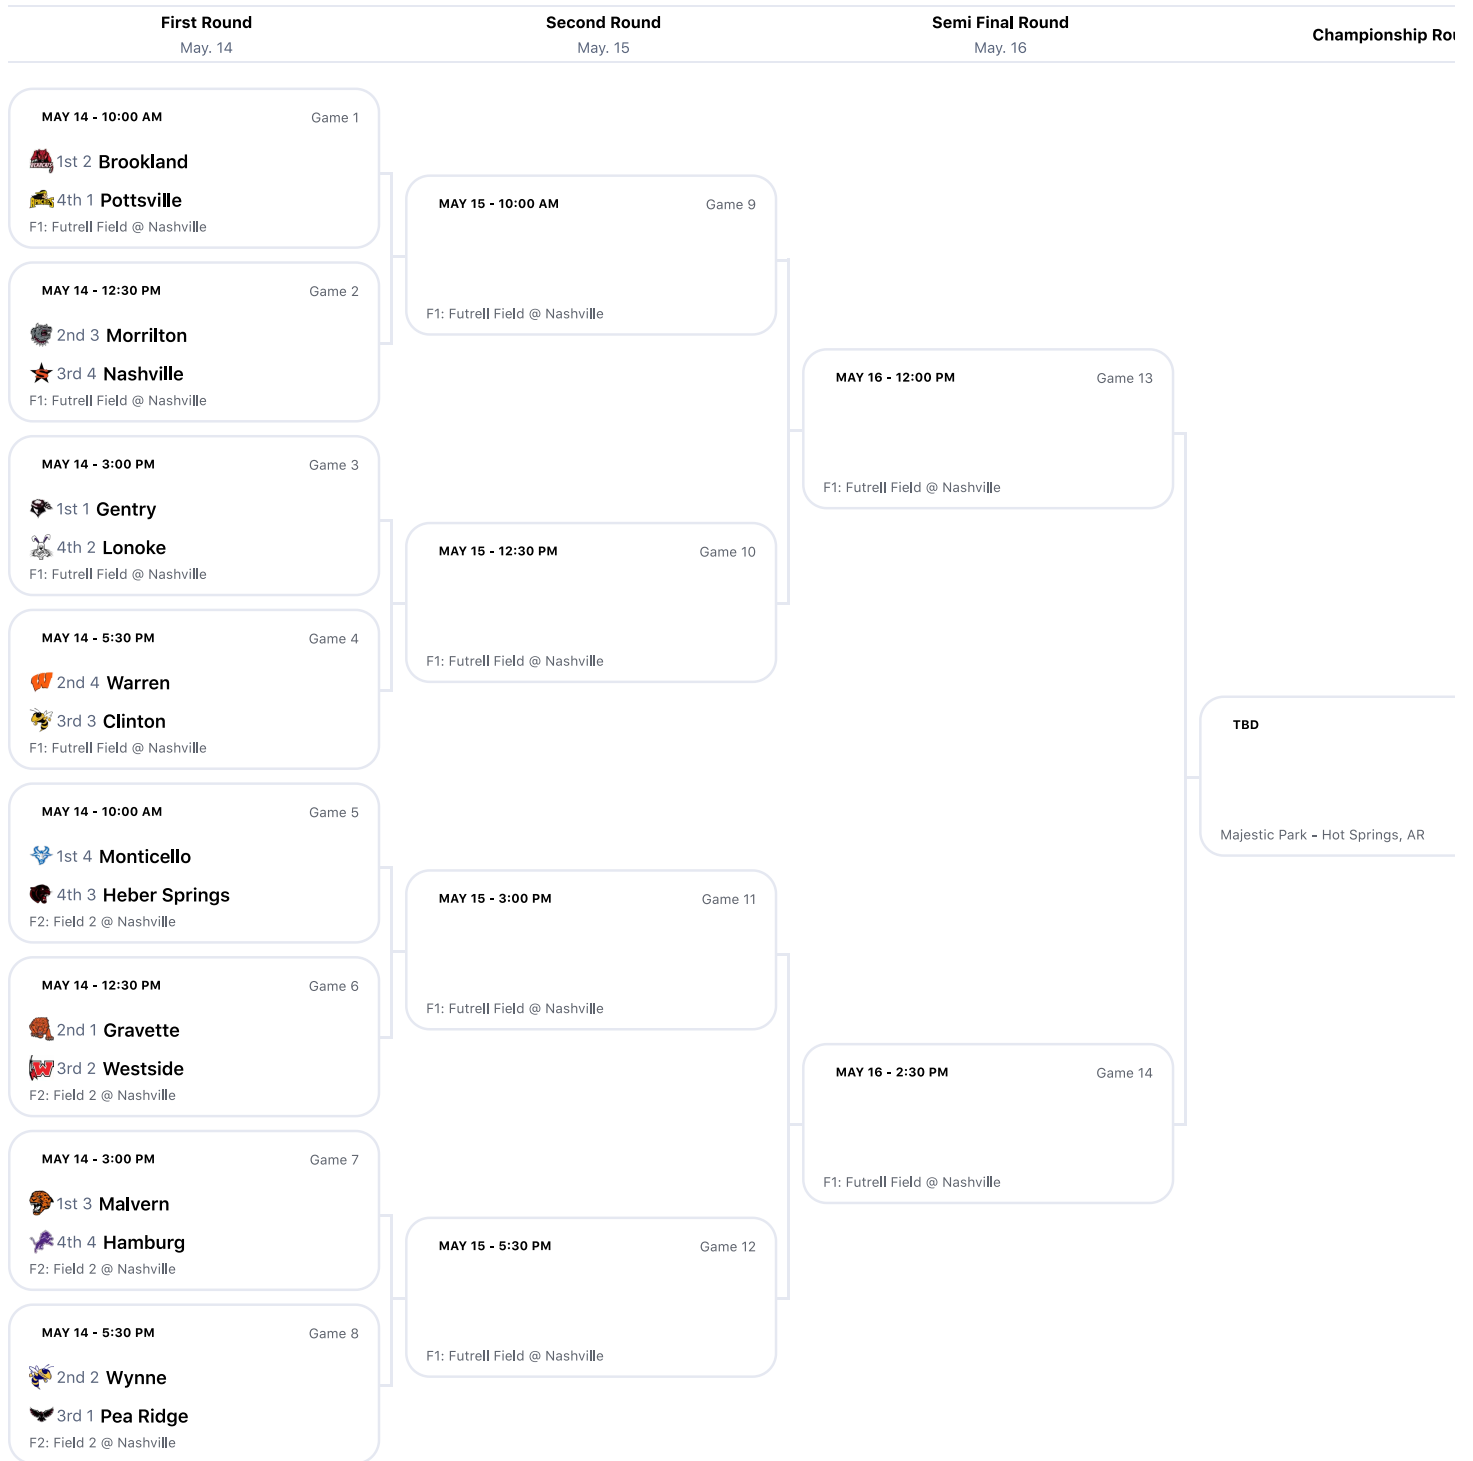

# 2026 Centennial Bank State Softball Tournament - 4A at Nashville

Share

Buy Tickets With GO FAN

**i** Field 1: Futrell Field @ Nashville High School. Field 2: Field 2 @ Nashville High School. The higher seed shall have the choice of selecting whether to be the home or away team. If two teams have the same seed, a coin toss shall determine the team which gets the choice whether to be the home or away team.