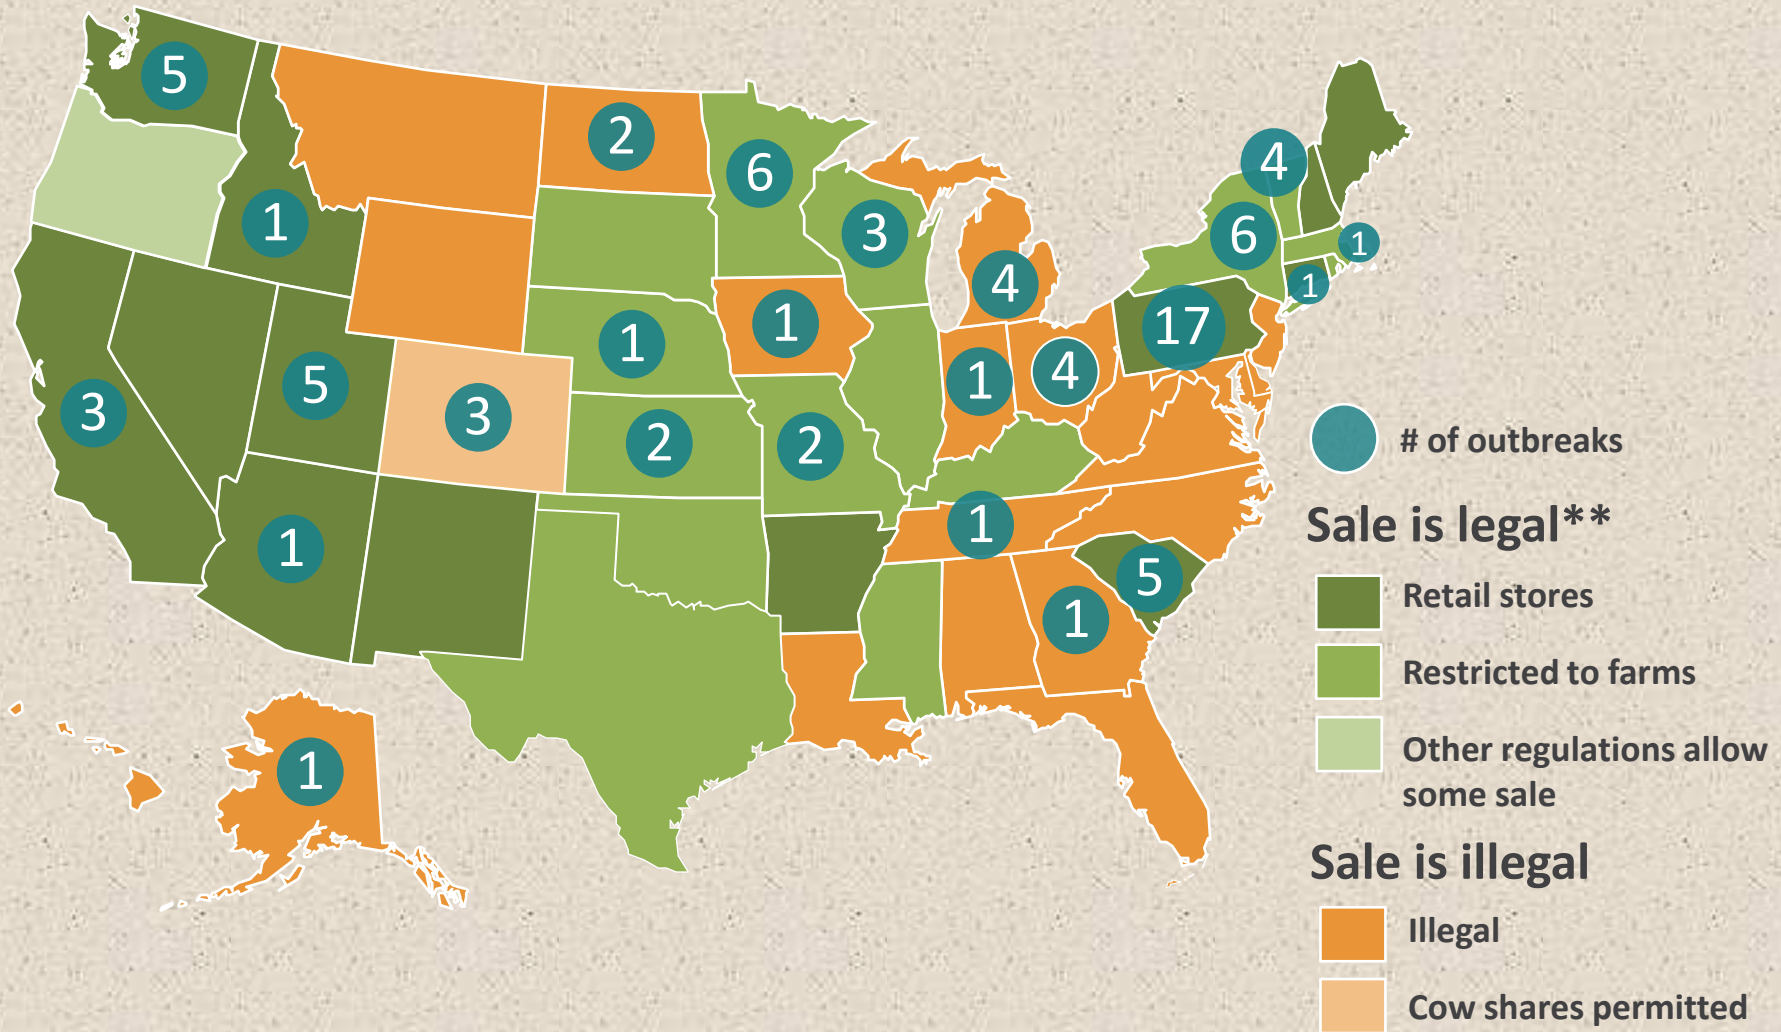

Legal Status of the Sale of Raw Milk, and Outbreaks* Linked to Raw Milk, by State, 2007-2012

Updated: March 2015

* Source of outbreak data: CDC, published data

** Source of legal status of the sale of raw milk data: National Association of State Departments of Agriculture (NASDA) and online search of state regulations