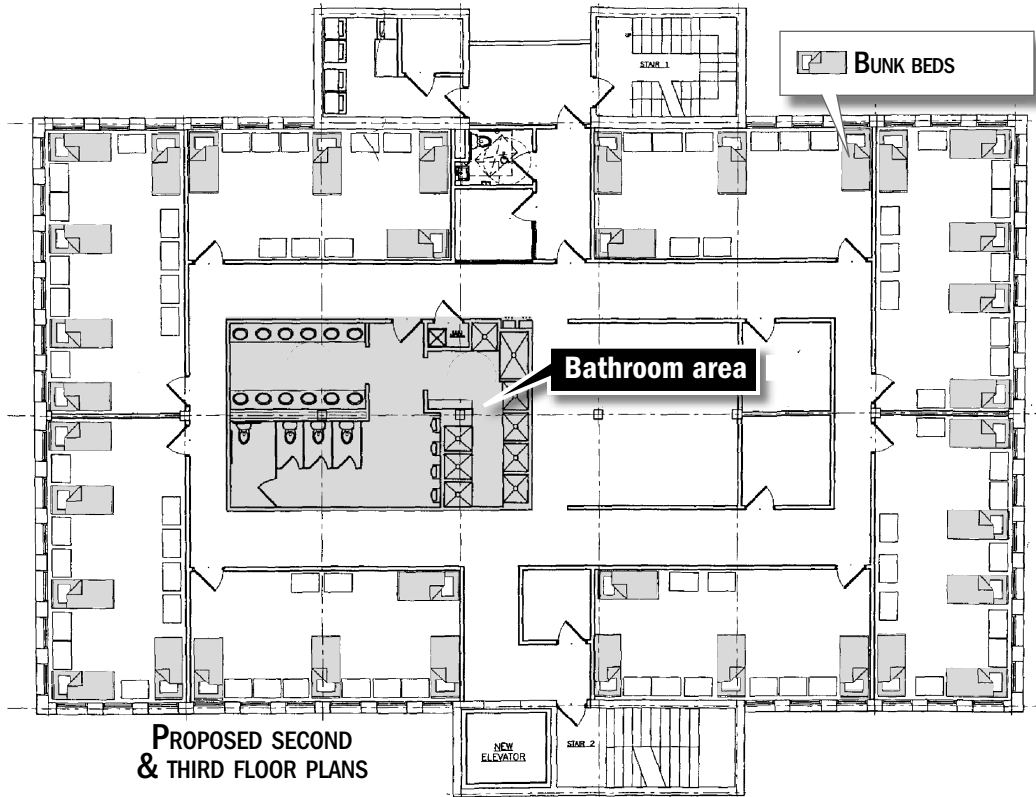

## Proposed MinSec community correction center

Preliminary plans for the proposed MinSec center in Manheim call for identical second and third floors. Each floor would have eight large bedrooms and a central bathroom.