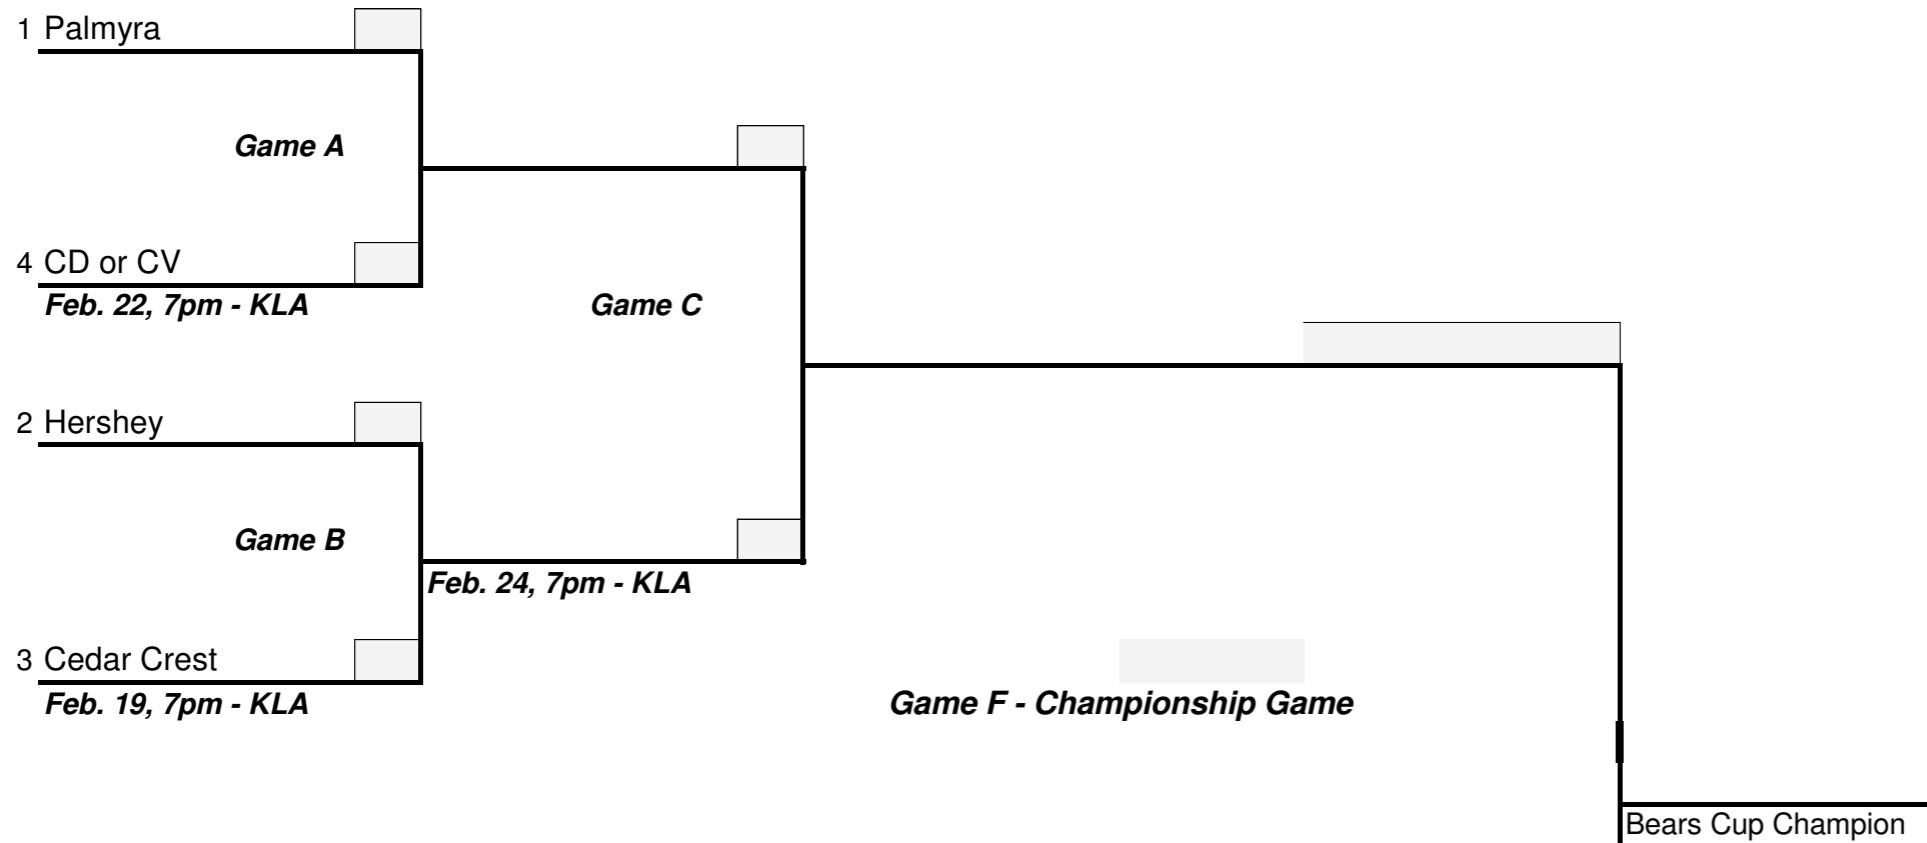

Winner's Bracket

Highest Seeded Team is the Home Team; No Re-Seeding
Home team is responsible for gate, clock & scoring
Play-in game not pictured; to be held on 2/17

CPIHL 2015 - 2016 TIER 1

PLAY OFF BRACKET