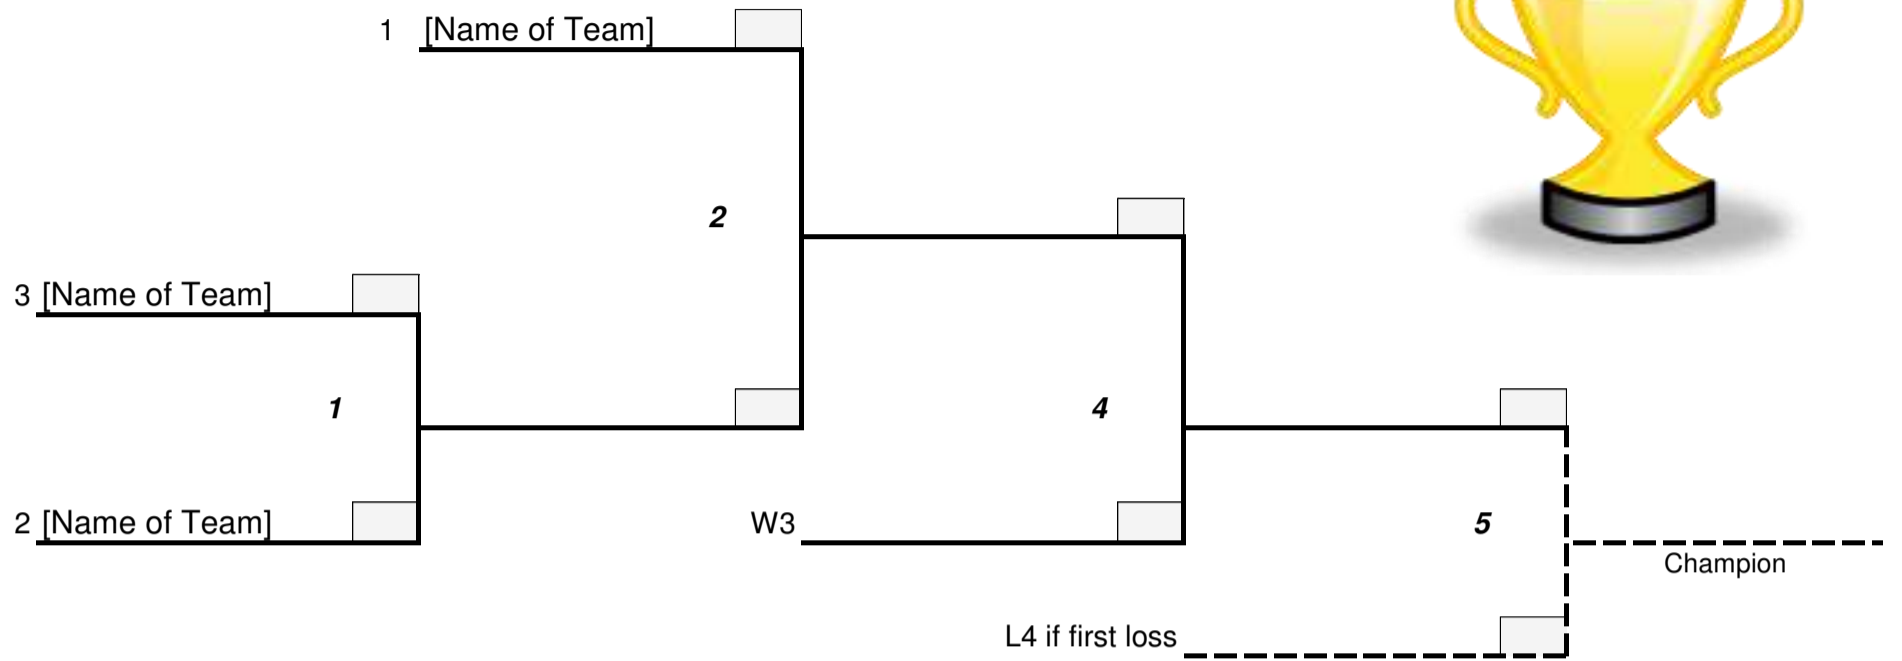

Winner's Bracket

[Name of Tournament]

[Dates of Tournament]

Loser's Bracket