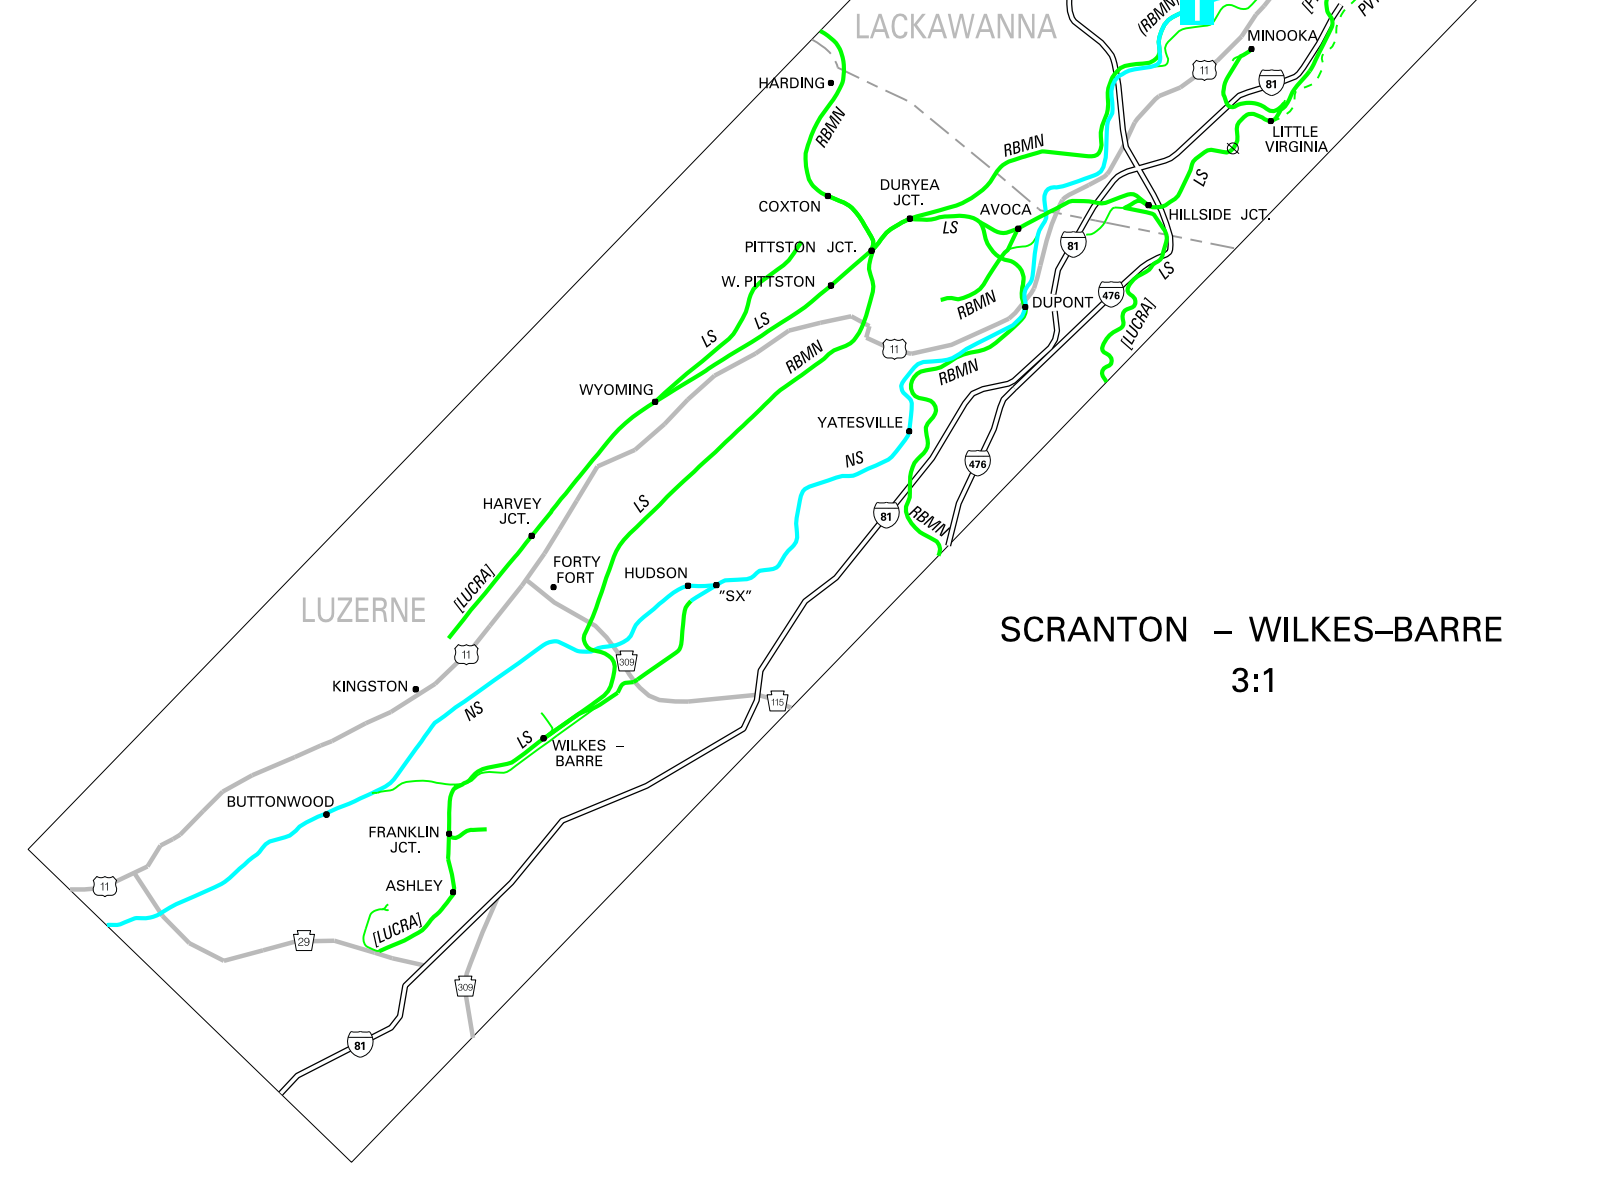

ALLENTOWN - BETHLEHEM 3:1

SCRANTON - WILKES-BARRE 3:1