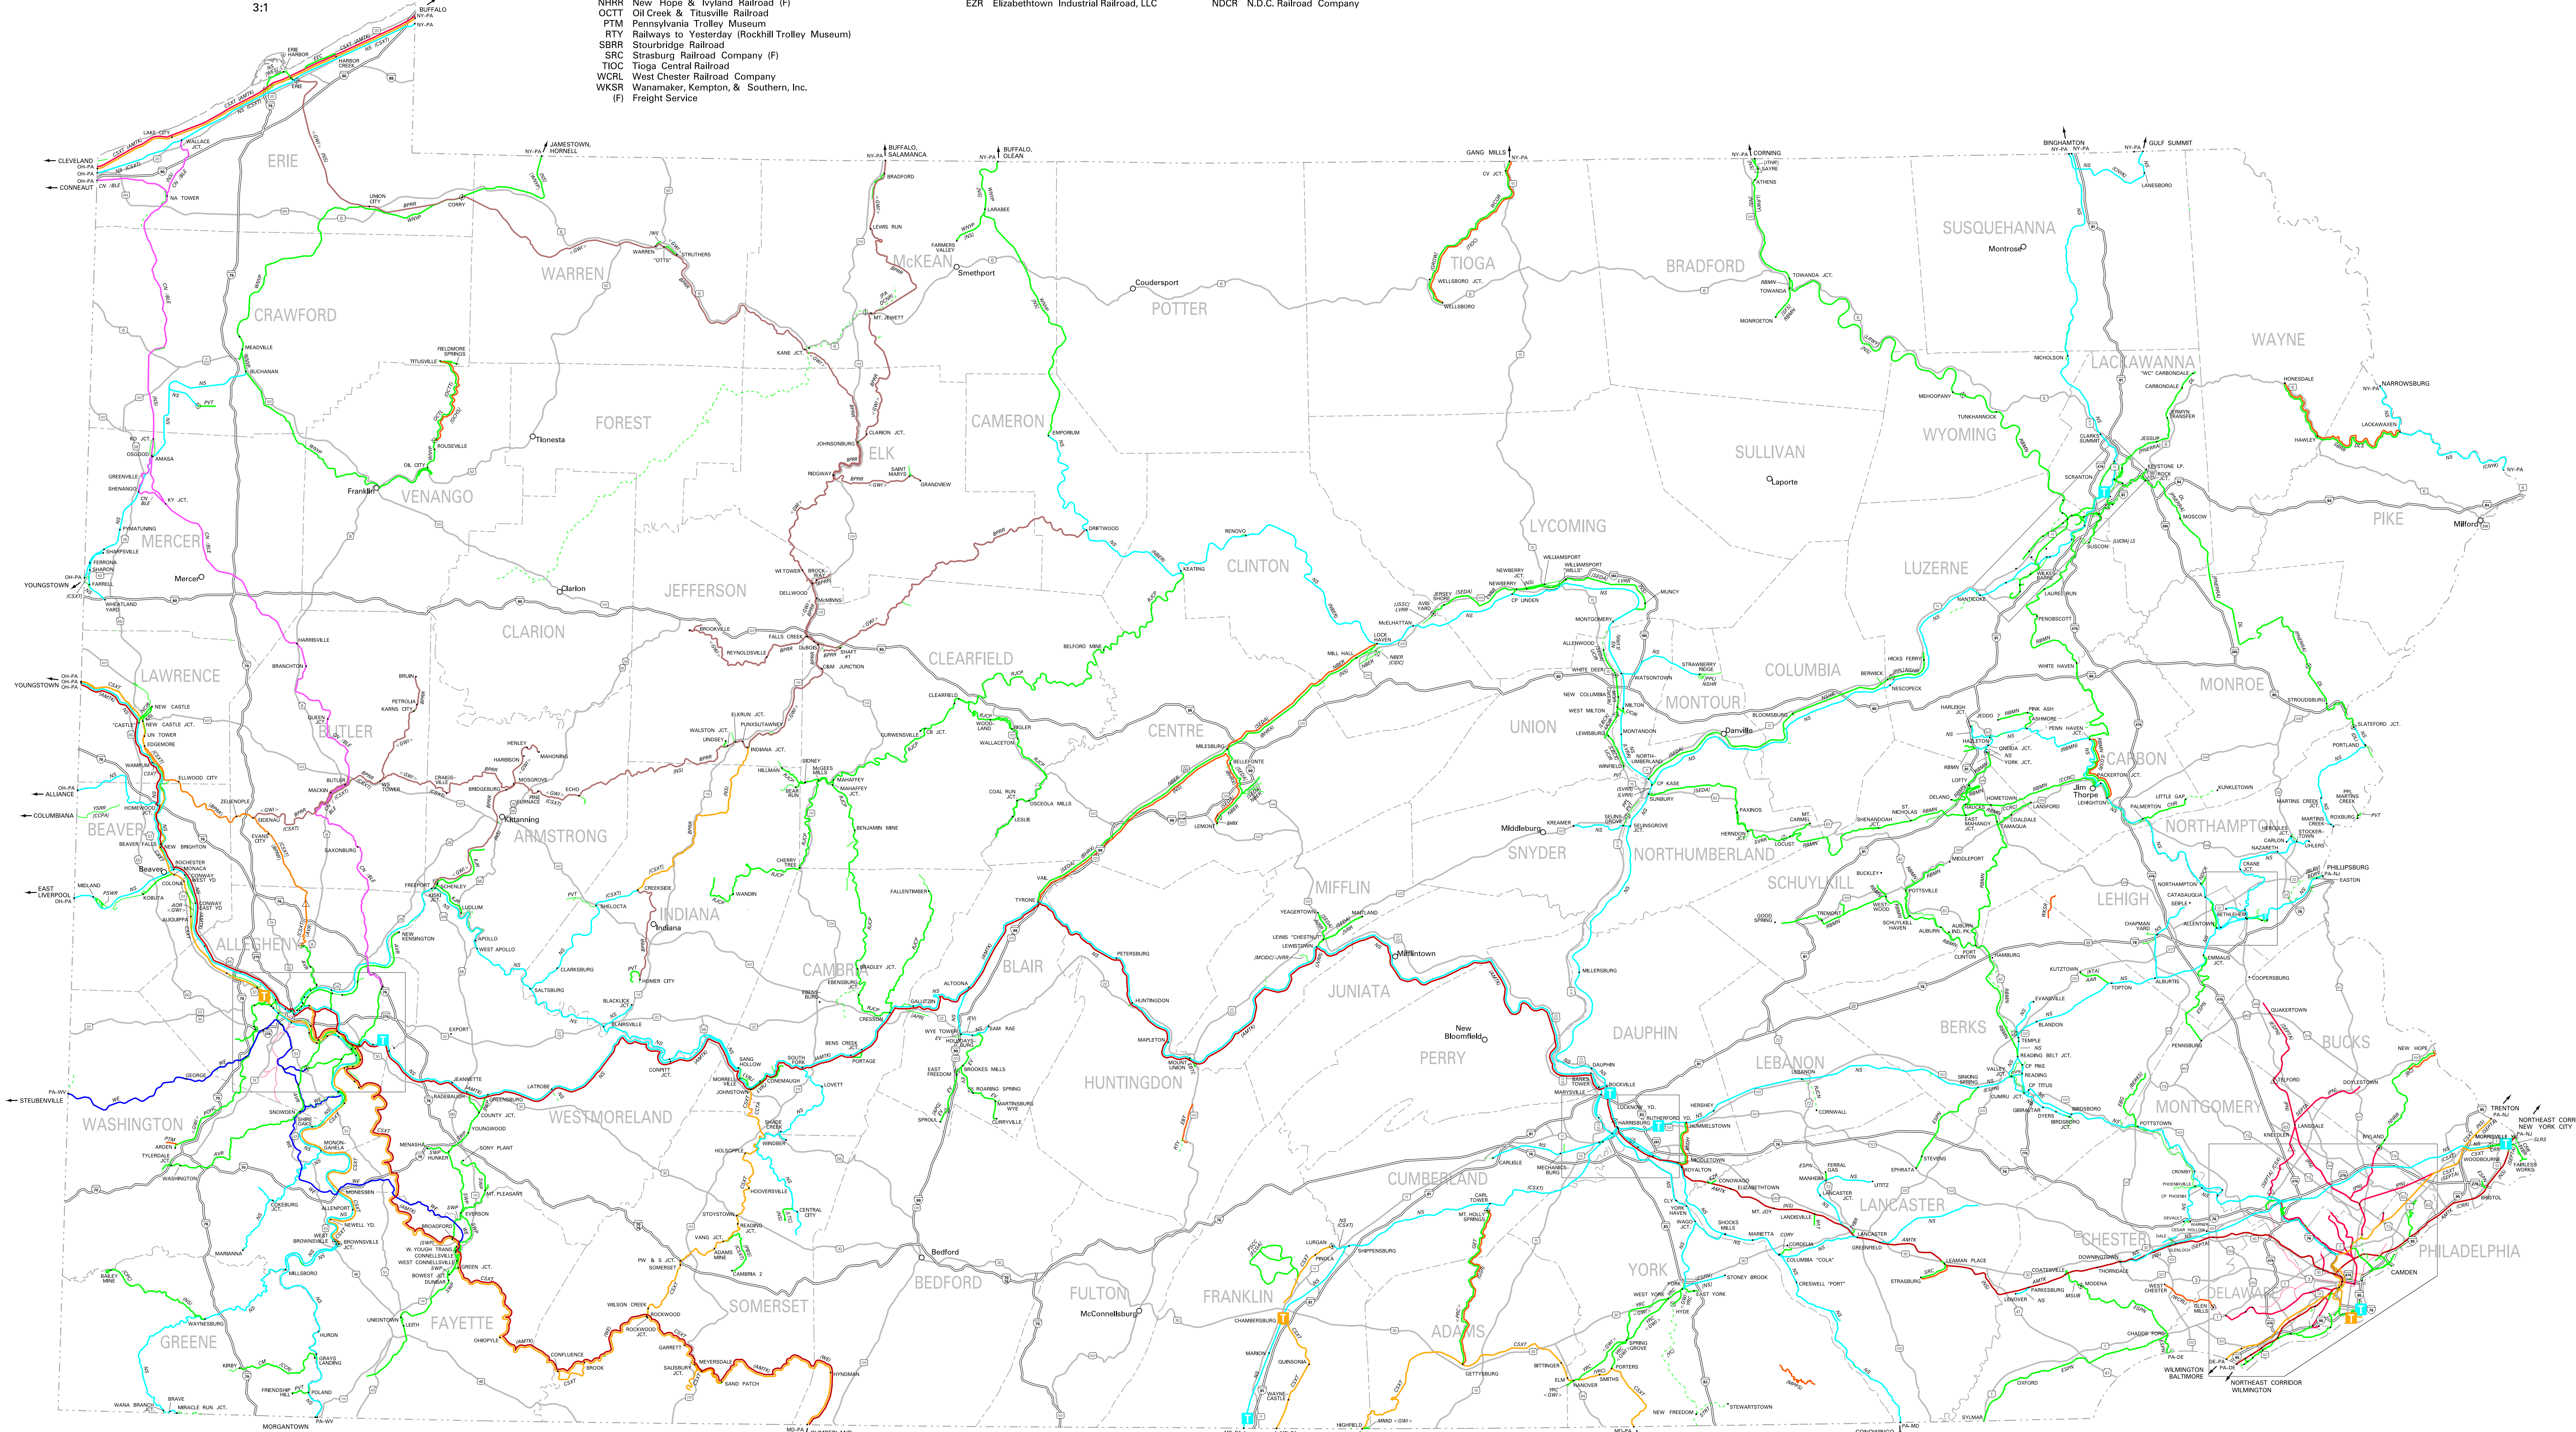

PITTSBURGH 3:1

COMMUTER RAILROAD
AMTRAK
COMMUTER RAILROAD Service Discontinued
TOURIST RAILROAD OPERATION
RAPID TRANSIT & LIGHT RAIL LINE Service Discontinued

RAPID TRANSIT & LIGHT RAIL LINE Service Discontinued
LOCAL LINE HAUL / SWITCHING AND TERMINAL RAILROAD
FREIGHT RAILROADS Service Discontinued

AS - OPERATING OWNER / CONTRACT OPERATOR
PO - NON - OPERATOR OWNER
TR - TRACKAGE RIGHTS
[MOP] - LEASING OPERATOR

RAILROAD NODE POINTS (NAMES & STATIONS)
INDICATES CHANGE IN OWNER
INDICATES CHANGE IN OPERATOR
NS MULTI - MODAL FACILITY
CSX MULTI - MODAL FACILITY

REGIONAL RAILROAD OPERATORS
BUFFALO & PITTSBURGH R.R., INC
WHEELING & LAKE ERIE RAILWAY

CLASS 1 RAILROAD OPERATORS
CSXT
CN / BLE
NORFOLK SOUTHERN RAILWAY

PENNSYLVANIA RAILROAD MAP
PREPARED BY THE
PENNSYLVANIA DEPARTMENT OF TRANSPORTATION
BUREAU OF RAIL, FREIGHT, PORTS, & WATERWAYS
BUREAU OF PLANNING AND RESEARCH
IN COOPERATION WITH THE
U.S. DEPARTMENT OF TRANSPORTATION
FEDERAL HIGHWAY ADMINISTRATION
FEDERAL RAILROAD ADMINISTRATION
AUGUST 2022
0 10 20
MAP SCALE IN MILES