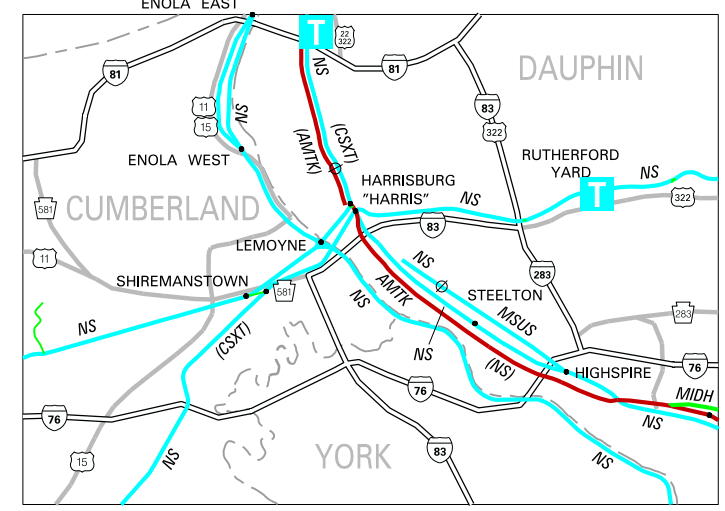

HARRISBURG 2:1