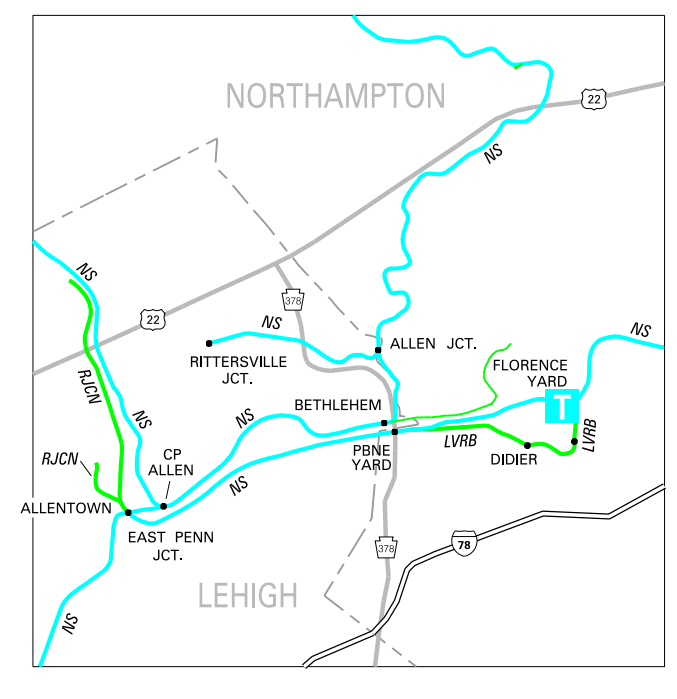

ALLENTOWN - BETHLEHEM 3:1