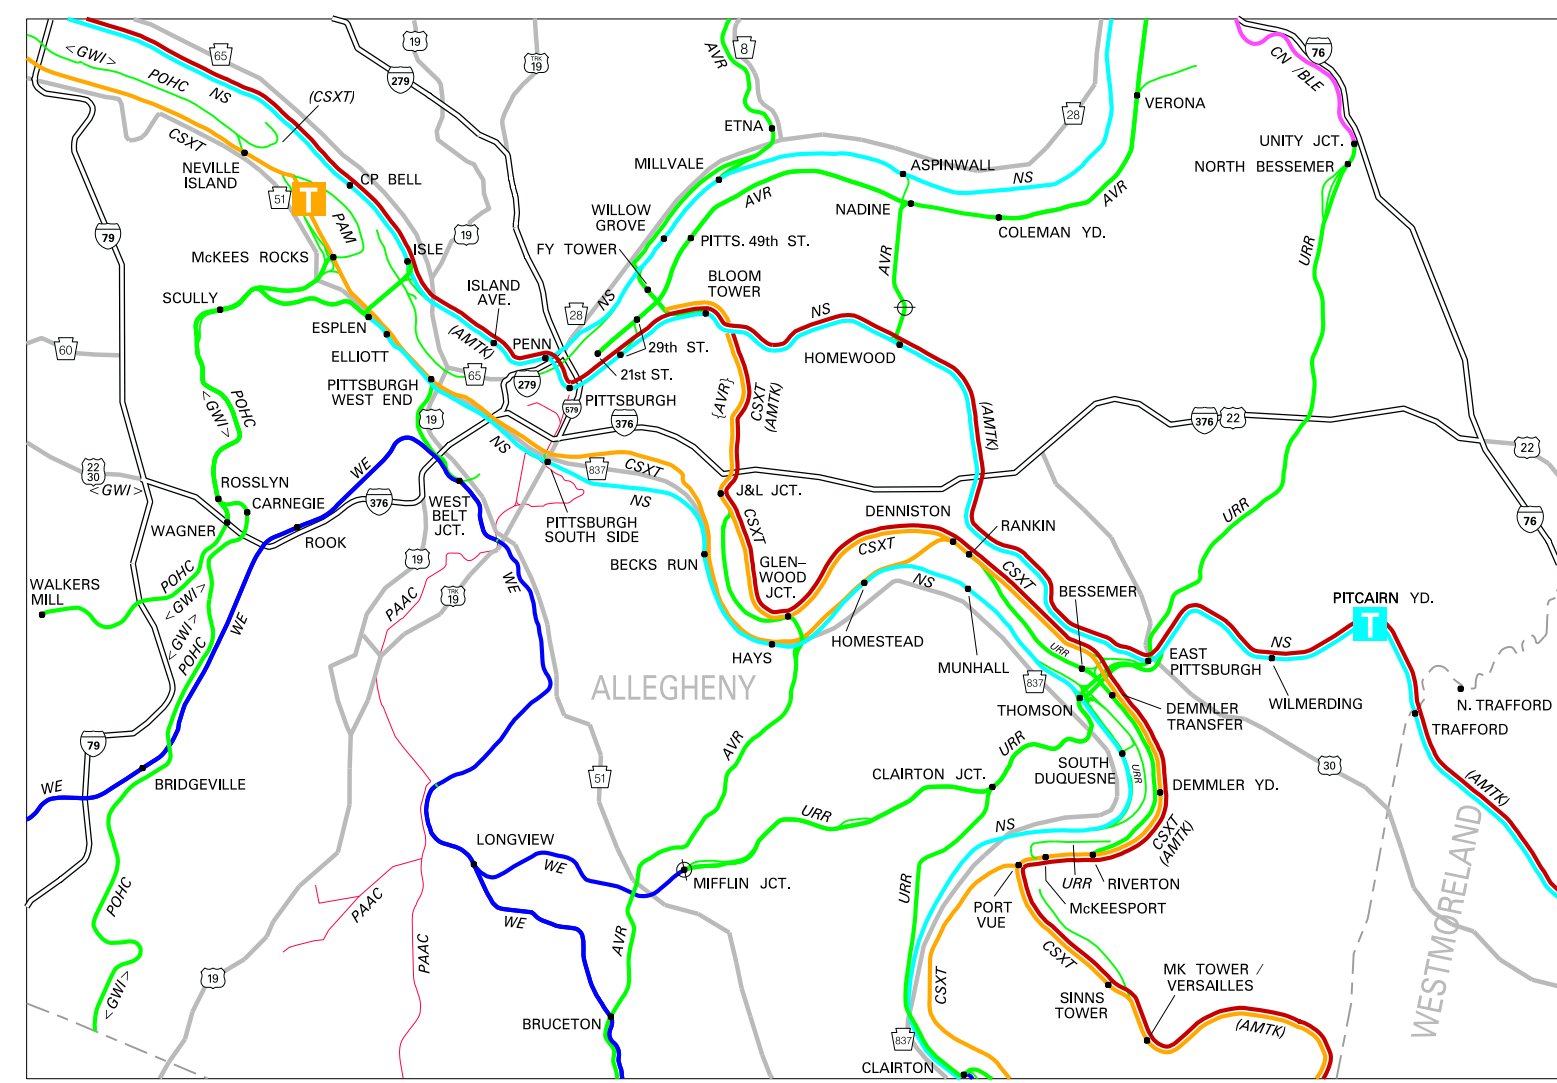

PENNSYLVANIA RAILROAD MAP

AUGUST 2022

INTERCITY PASSENGER RAILROADS

AMTK National RR Passenger Corp.

REGIONAL COMMUTER RAILROADS

TOURIST/EXCURSION RAILROADS

OPERATING FREIGHT RAILROADS

PARENT ORGANIZATION / RAILROAD FAMILY

NON-OPERATOR-OWNERS OF ACTIVE FREIGHT RAIL LINES

PITTSBURGH 3:1