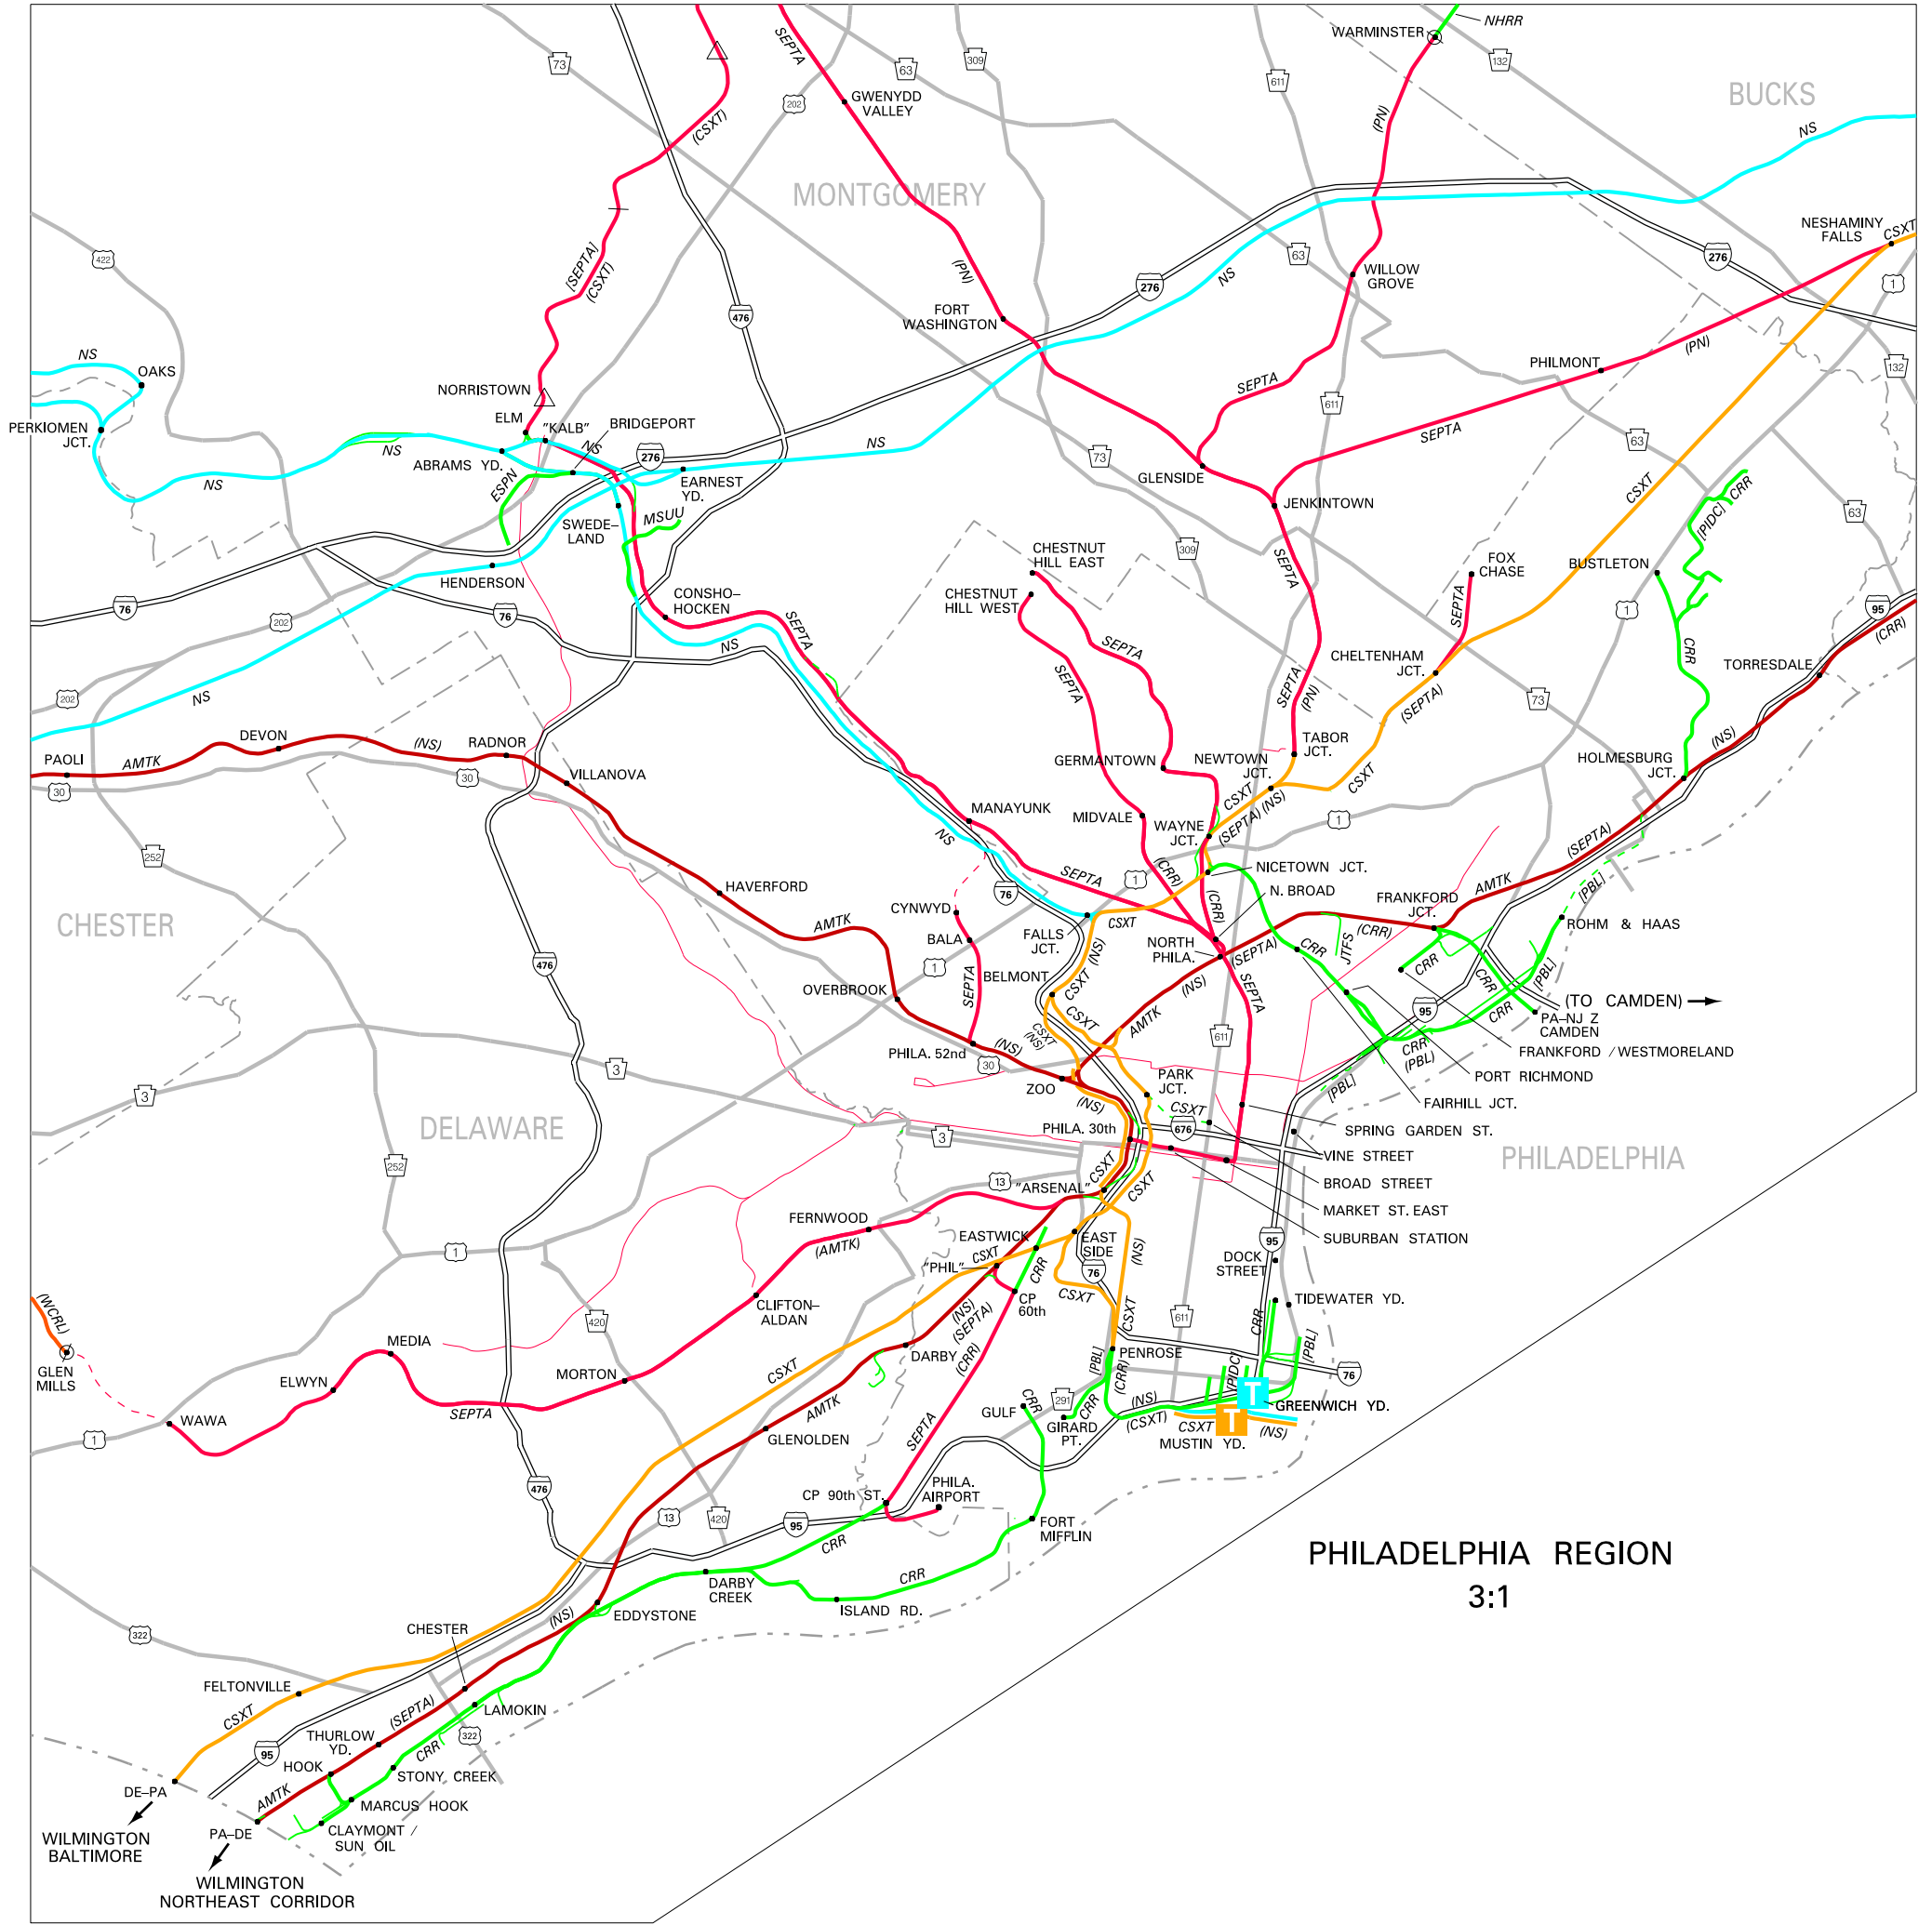

PHILADELPHIA REGION 3:1